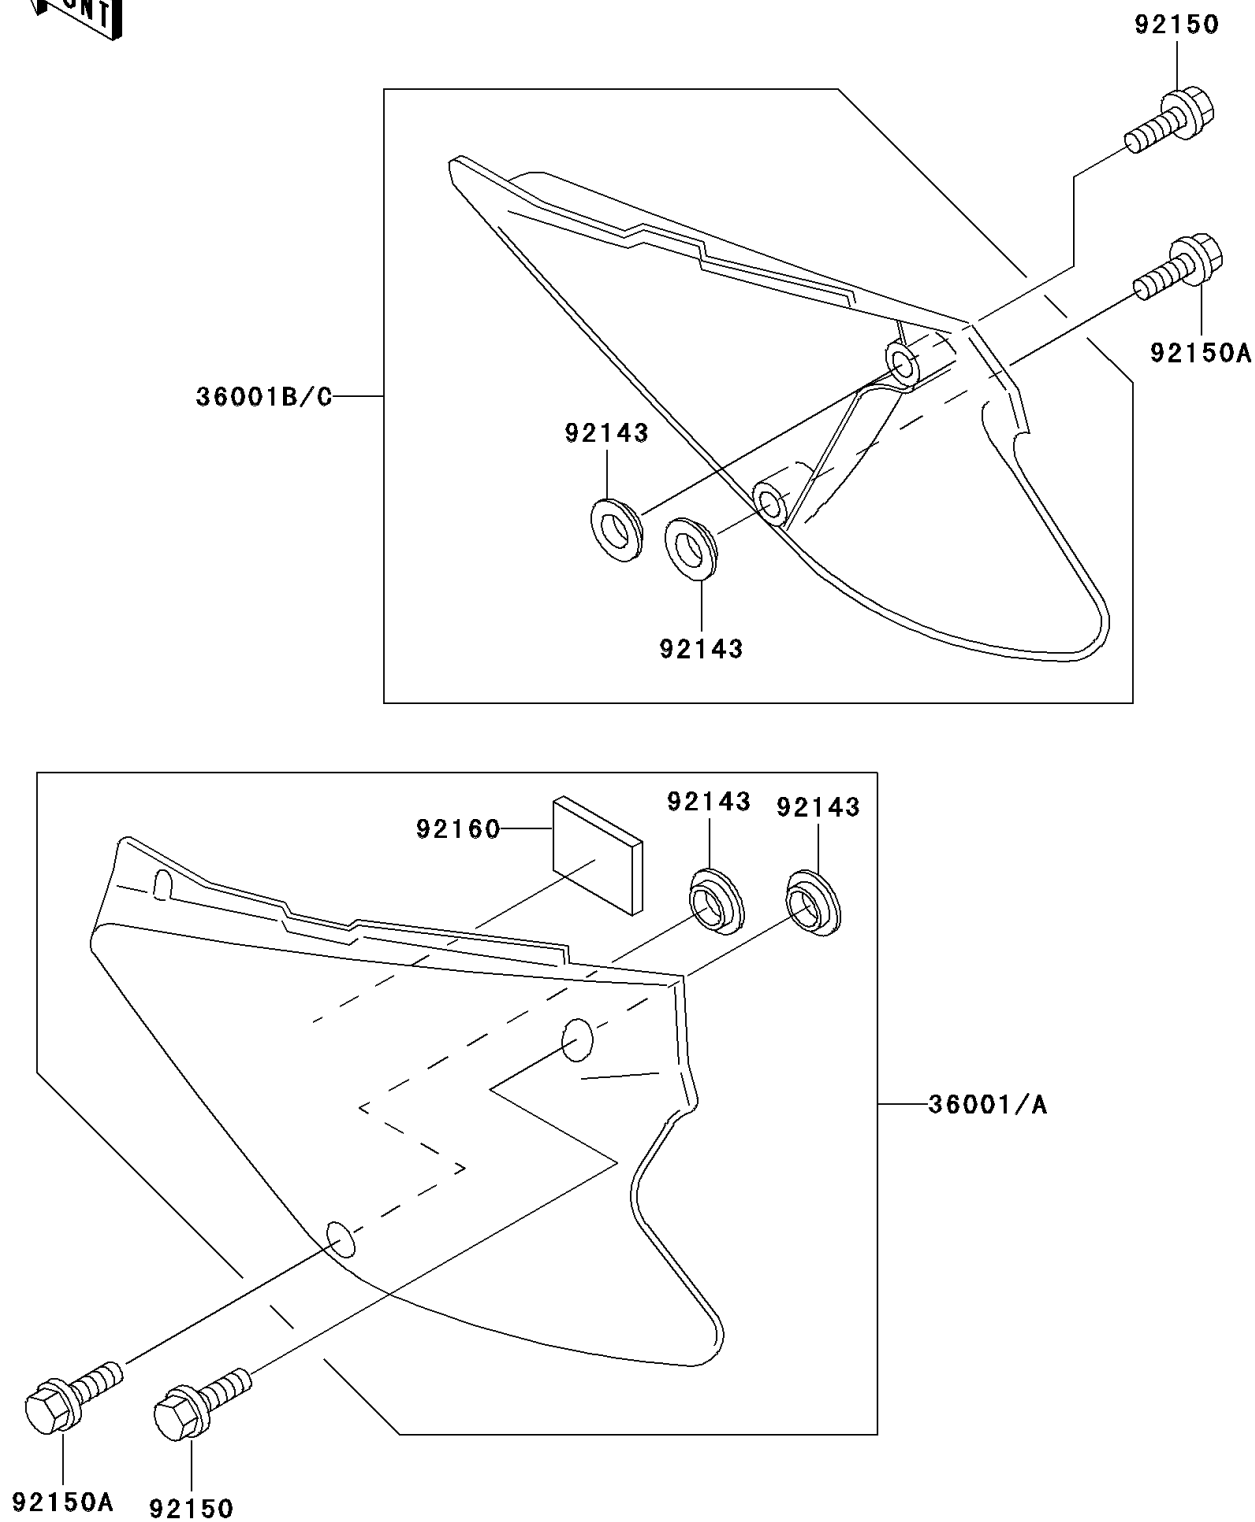

2001 KX85 PARTS DIAGRAM

Side Covers

F2611

2001 KX85 PARTS LIST

Side Covers

ITEM NAME	PART NUMBER	QUANTITY
COVER-SIDE,LH,P.WHITE (Ref # 36001A)	36001-1584-6F	1
COVER-SIDE,RH,P.WHITE (Ref # 36001C)	36001-1585-6F	1
COLLAR (Ref # 92143)	92143-1196	1
BOLT,6X20 (Ref # 92150)	92150-1339	1
BOLT,6X14 (Ref # 92150A)	92150-1340	1
DAMPER (Ref # 92160)	92160-1899	1