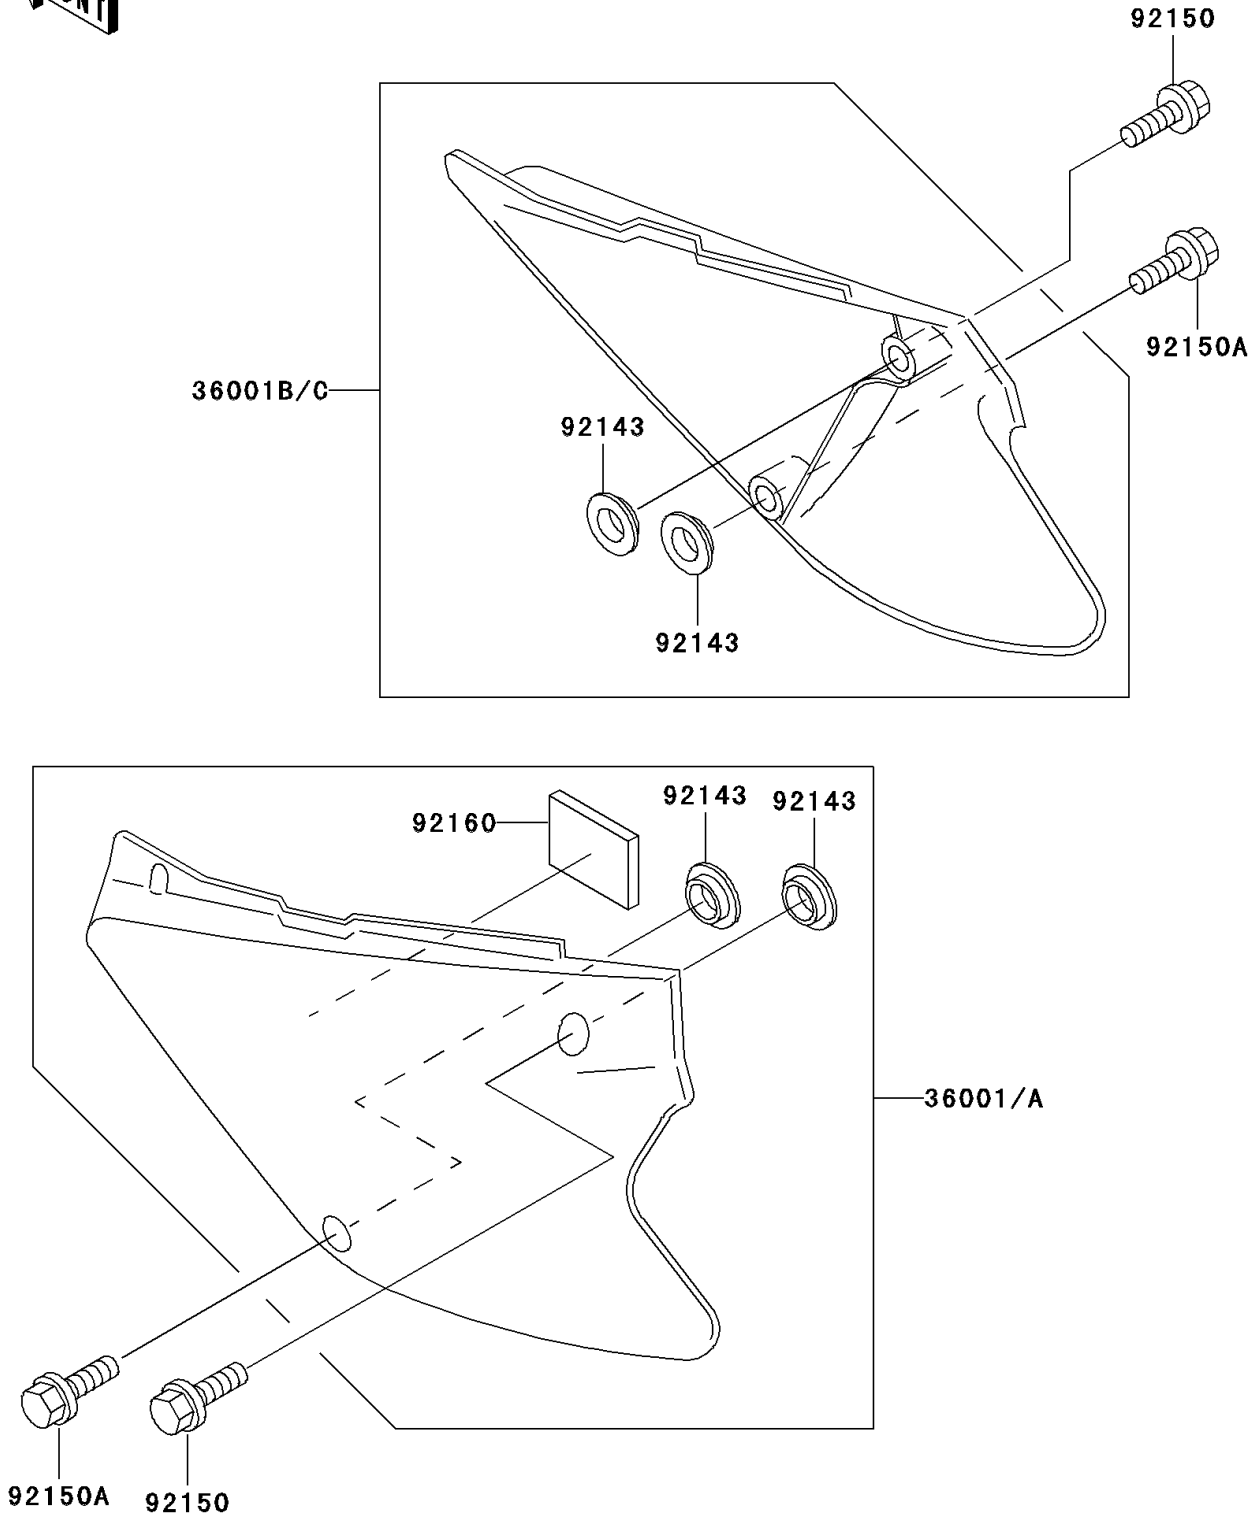

2001 KX85 PARTS DIAGRAM

Side Covers

F2611

2001 KX85 PARTS LIST

Side Covers

| ITEM NAME | PART NUMBER | QUANTITY |
|--------------------------------------|---------------|----------|
| COVER-SIDE,LH,P.WHITE (Ref # 36001A) | 36001-1584-6F | 1 |
| COVER-SIDE,RH,P.WHITE (Ref # 36001C) | 36001-1585-6F | 1 |
| COLLAR (Ref # 92143) | 92143-1196 | 4 |
| BOLT,6X20 (Ref # 92150) | 92150-1339 | 2 |
| BOLT,6X14 (Ref # 92150A) | 92150-1340 | 2 |
| DAMPER (Ref # 92160) | 92160-1899 | 1 |