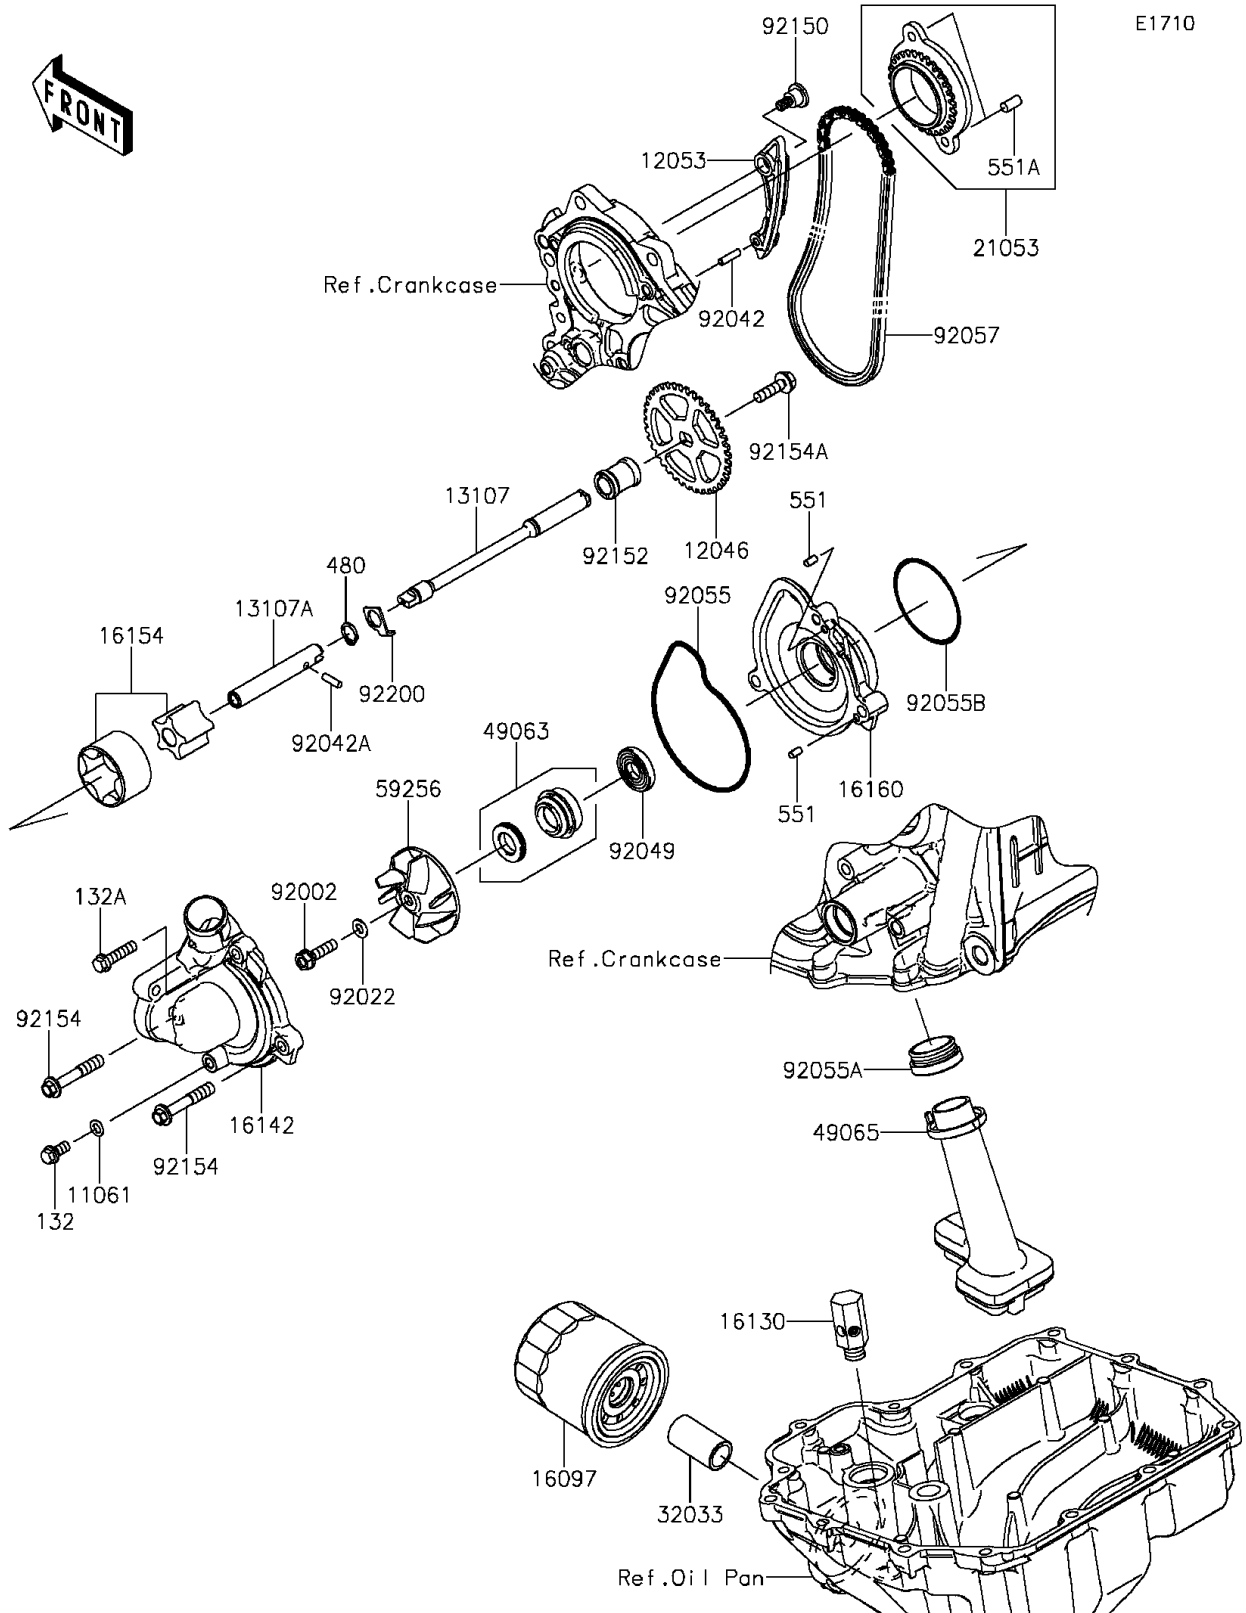

2015 Ninja® ZX™ -10R ABS 30th Anniversary Edition PARTS DIAGRA

Oil Pump/Oil Filter

E1710

2015 Ninja® ZX™ -10R ABS 30th Anniversary Edition PARTS LIST

Oil Pump/Oil Filter

ITEM NAME	PART NUMBER	QUANTITY
-----------	-------------	----------