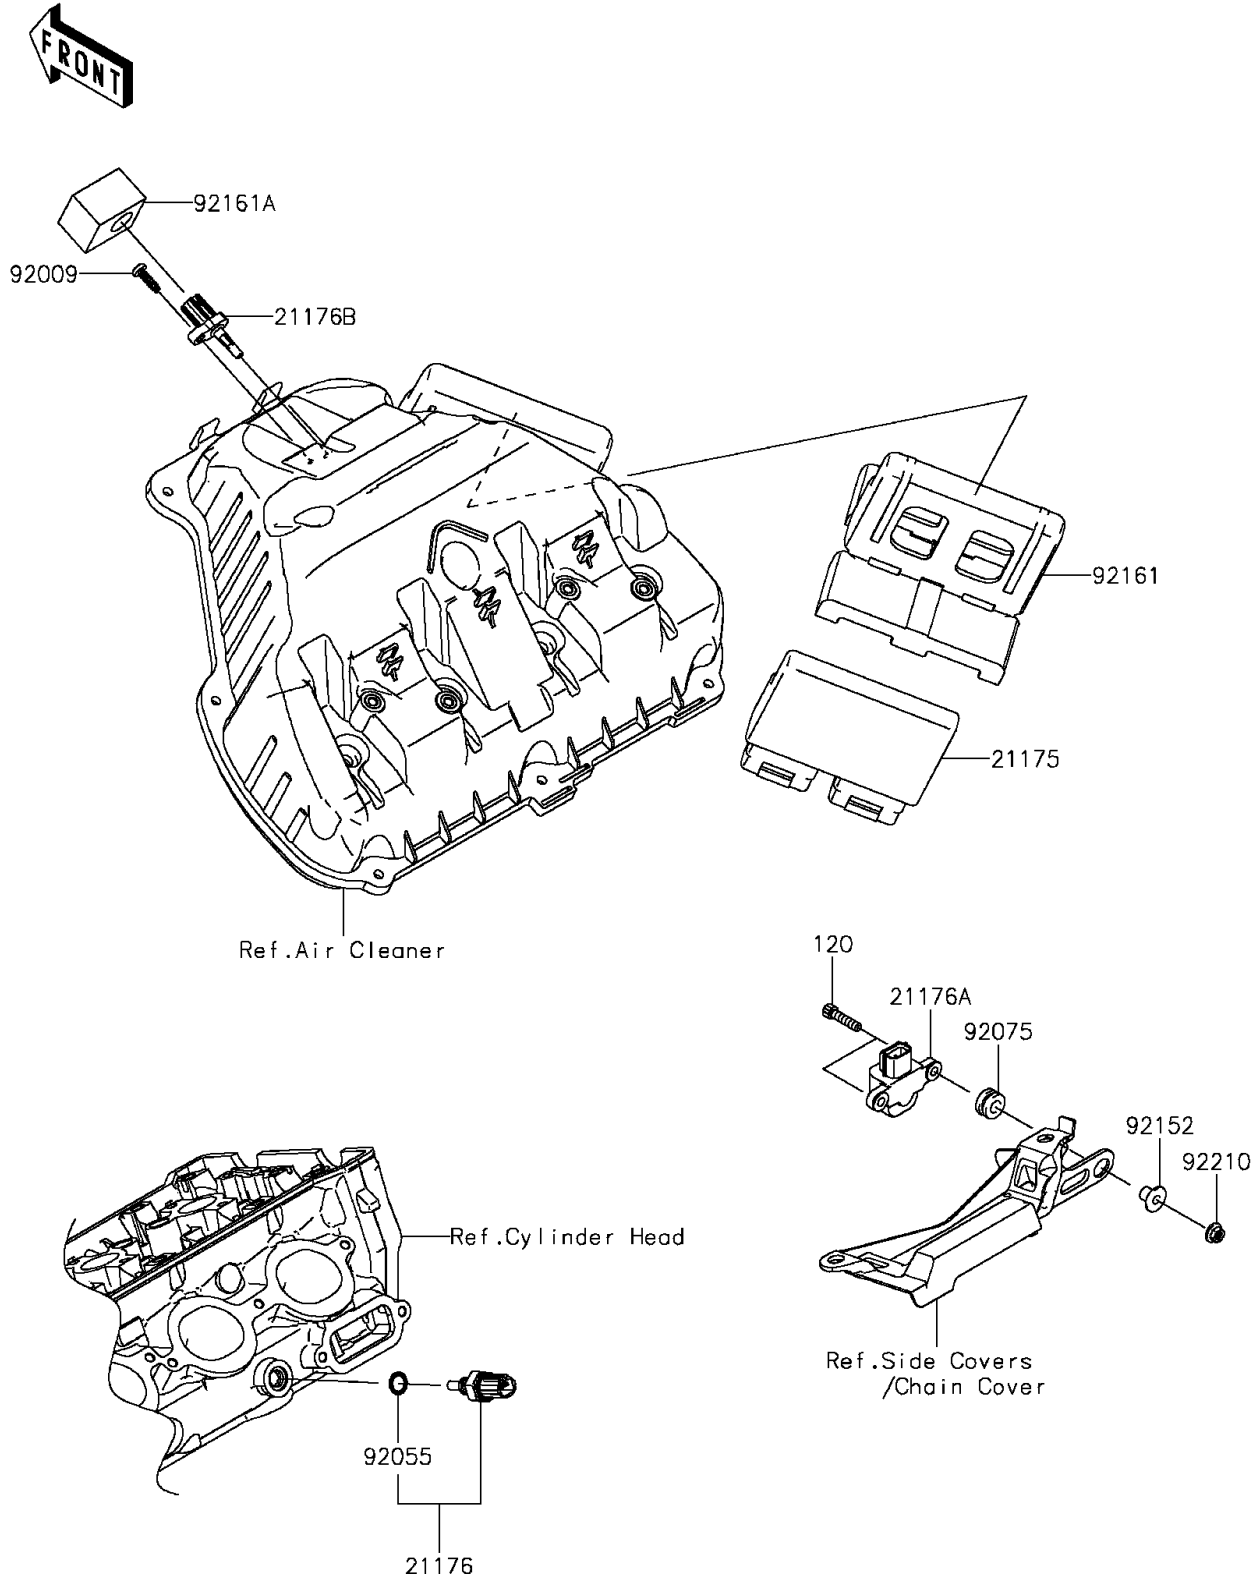

2015 Ninja® ZX™ -10R ABS 30th Anniversary Edition PARTS DIAGRA

Fuel Injection

E1530

2015 Ninja® ZX™ -10R ABS 30th Anniversary Edition PARTS LIST

Fuel Injection

ITEM NAME	PART NUMBER	QUANTITY
CONTROL UNIT-ELECTRONIC (Ref # 21175)	21175-0764	1
SENSOR,WATER TEMP (Ref # 21176)	21176-0009	1
SENSOR,VEHICLE-DOWN (Ref # 21176A)	21176-0026	1
SENSOR,AIR TEMPERATURE (Ref # 21176B)	21176-0048	1
SCREW,TAPPING,5X16 (Ref # 92009)	92009-1984	1
RING-O,9.5X1.9 (Ref # 92055)	92055-0016	1
DAMPER (Ref # 92075)	92075-1912	2
COLLAR (Ref # 92152)	92152-0134	2
DAMPER,ECU (Ref # 92161)	92161-0875	1
DAMPER (Ref # 92161A)	92161-0985	1
NUT,FLANGED,5MM (Ref # 92210)	92210-0007	2
BOLT-SOCKET,5X22 (Ref # 120)	120CA0522	2