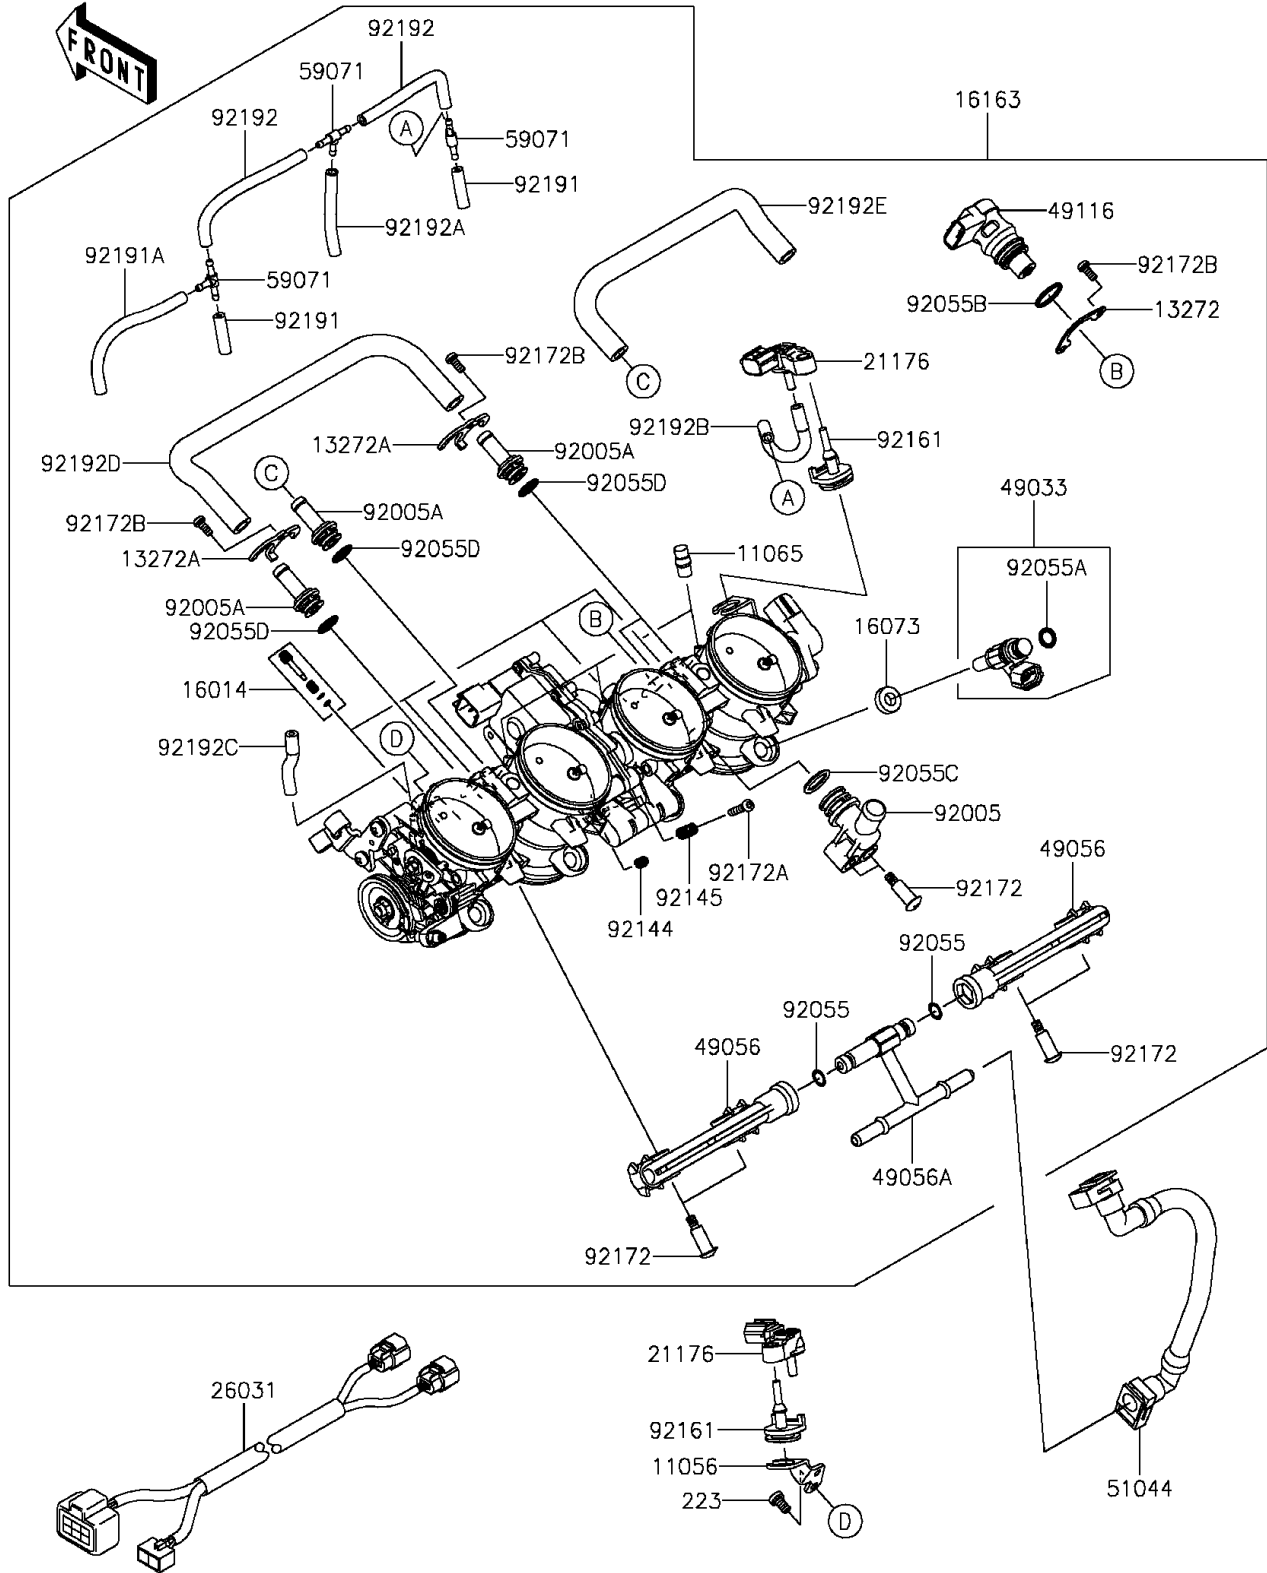

2015 Ninja® ZX™ -10R ABS 30th Anniversary Edition PARTS DIAGRA

Throttle

E1510

2015 Ninja® ZX™ -10R ABS 30th Anniversary Edition PARTS LIST

Throttle

ITEM NAME	PART NUMBER	QUANTITY
BRACKET (Ref # 11056)	11056-0269	1
CAP (Ref # 11065)	11065-0282	3
PLATE (Ref # 13272)	13272-0873	1
PLATE (Ref # 13272A)	13272-1082	2
SCREW-PILOT AIR (Ref # 16014)	16014-0002	4
INSULATOR (Ref # 16073)	16073-0129	4
THROTTLE-ASSY,TTK47 (Ref # 16163)	16163-0722	1
SENSOR,PRESSURE (Ref # 21176)	21176-0111	2
HARNES,THROTTLE,SUB (Ref # 26031)	26031-0960	1
NOZZLE-INJECTION (Ref # 49033)	49033-0027	4
PIPE-INJECTION (Ref # 49056)	49056-0024	2
PIPE-INJECTION (Ref # 49056A)	49056-0556	1
VALVE-ASSY,ISC (Ref # 49116)	49116-0704	1
TUBE-ASSY,FUEL (Ref # 51044)	51044-0120	1
JOINT,3WAY,T (Ref # 59071)	59071-3752	3
FITTING (Ref # 92005)	92005-0716	1
FITTING (Ref # 92005A)	92005-0717	4
RING-O (Ref # 92055)	92055-0064	2
RING-O,INJECTION NOZZLE (Ref # 92055A)	92055-0124	4
RING-O (Ref # 92055B)	92055-0206	1
RING-O (Ref # 92055C)	92055-0711	1
RING-O (Ref # 92055D)	92055-0712	4
SPRING (Ref # 92144)	92144-1451	1
SPRING,THROTTLE SYNCRO (Ref # 92145)	92145-0055	1
DAMPER (Ref # 92161)	92161-0673	2
SCREW,PIPE INJECTION (Ref # 92172)	92172-0064	6
SCREW (Ref # 92172A)	92172-0499	1
SCREW,TORX (Ref # 92172B)	92172-0720	4
TUBE,3X7X25 (Ref # 92191)	92191-0020	2

2015 Ninja® ZX™ -10R ABS 30th Anniversary Edition PARTS LIST

Throttle

ITEM NAME	PART NUMBER	QUANTITY
TUBE,3X7X100 (Ref # 92191A)	92191-0023	1
TUBE,3X7X95 (Ref # 92192)	92192-0018	2
TUBE,3X7X55 (Ref # 92192A)	92192-0106	1
TUBE (Ref # 92192B)	92192-0981	1
TUBE (Ref # 92192C)	92192-0982	1
TUBE (Ref # 92192D)	92192-0983	1
TUBE (Ref # 92192E)	92192-0984	1
SCREW-PAN-WS-CROS,5X10 (Ref # 223)	223AA0510	1