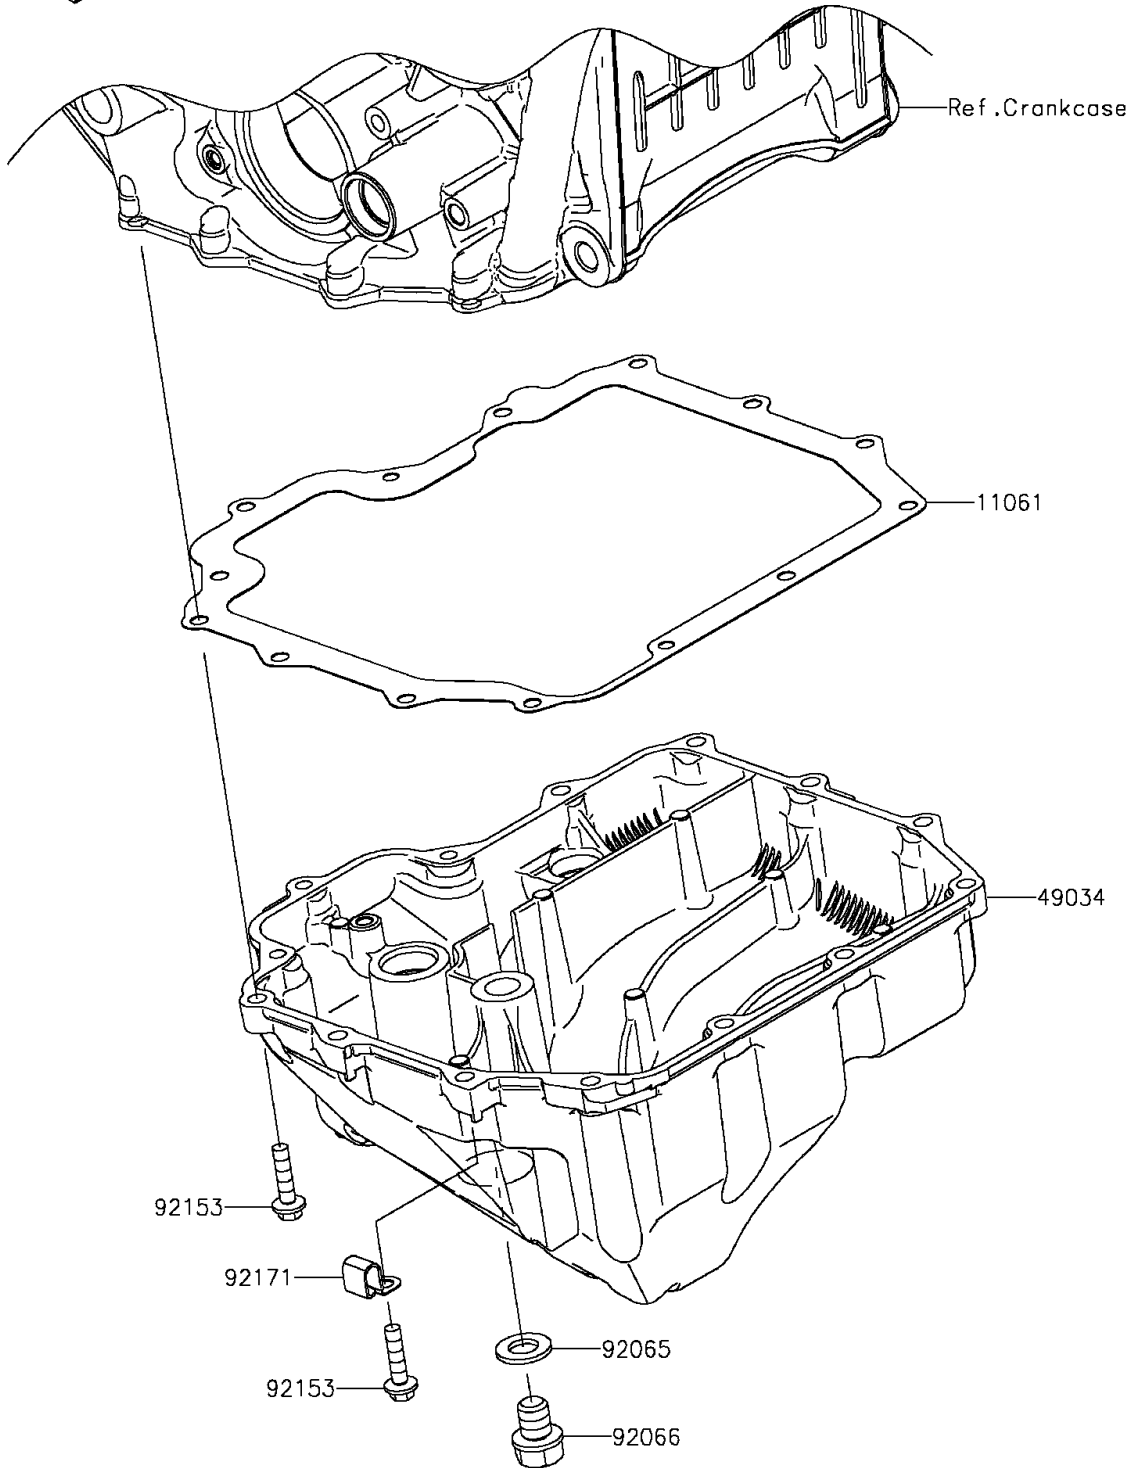

# 2015 Ninja® ZX™ -10R ABS 30th Anniversary Edition PARTS DIAGRA

Oil Pan

E1434

# 2015 Ninja® ZX™ -10R ABS 30th Anniversary Edition PARTS LIST

Oil Pan

ITEM NAME	PART NUMBER	QUANTITY
-----------	-------------	----------