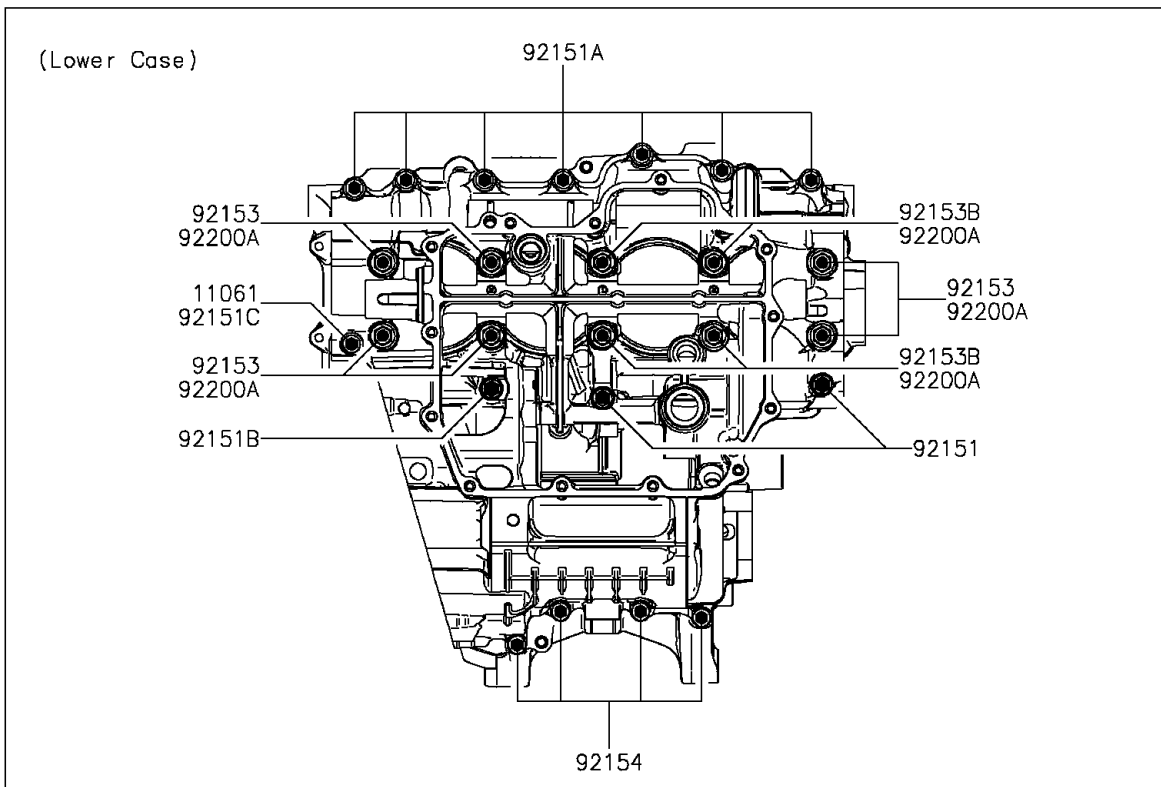

2015 Ninja® ZX™ -10R ABS 30th Anniversary Edition PARTS DIAGRA

Crankcase Bolt Pattern

E1412

2015 Ninja® ZX™ -10R ABS 30th Anniversary Edition PARTS LIST

Crankcase Bolt Pattern

ITEM NAME	PART NUMBER	QUANTITY
-----------	-------------	----------