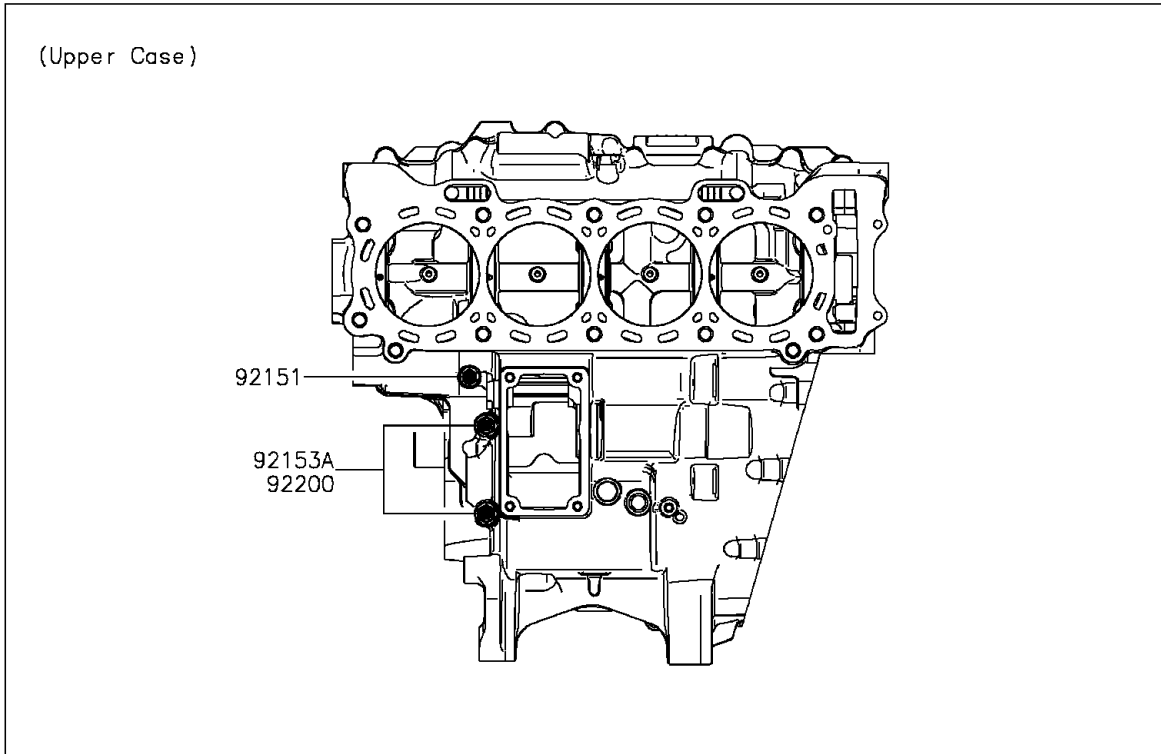

2015 Ninja® ZX™ -10R ABS 30th Anniversary Edition PARTS DIAGRA

Crankcase Bolt Pattern

E1412

2015 Ninja® ZX™ -10R ABS 30th Anniversary Edition PARTS LIST

Crankcase Bolt Pattern

ITEM NAME	PART NUMBER	QUANTITY
-----------	-------------	----------