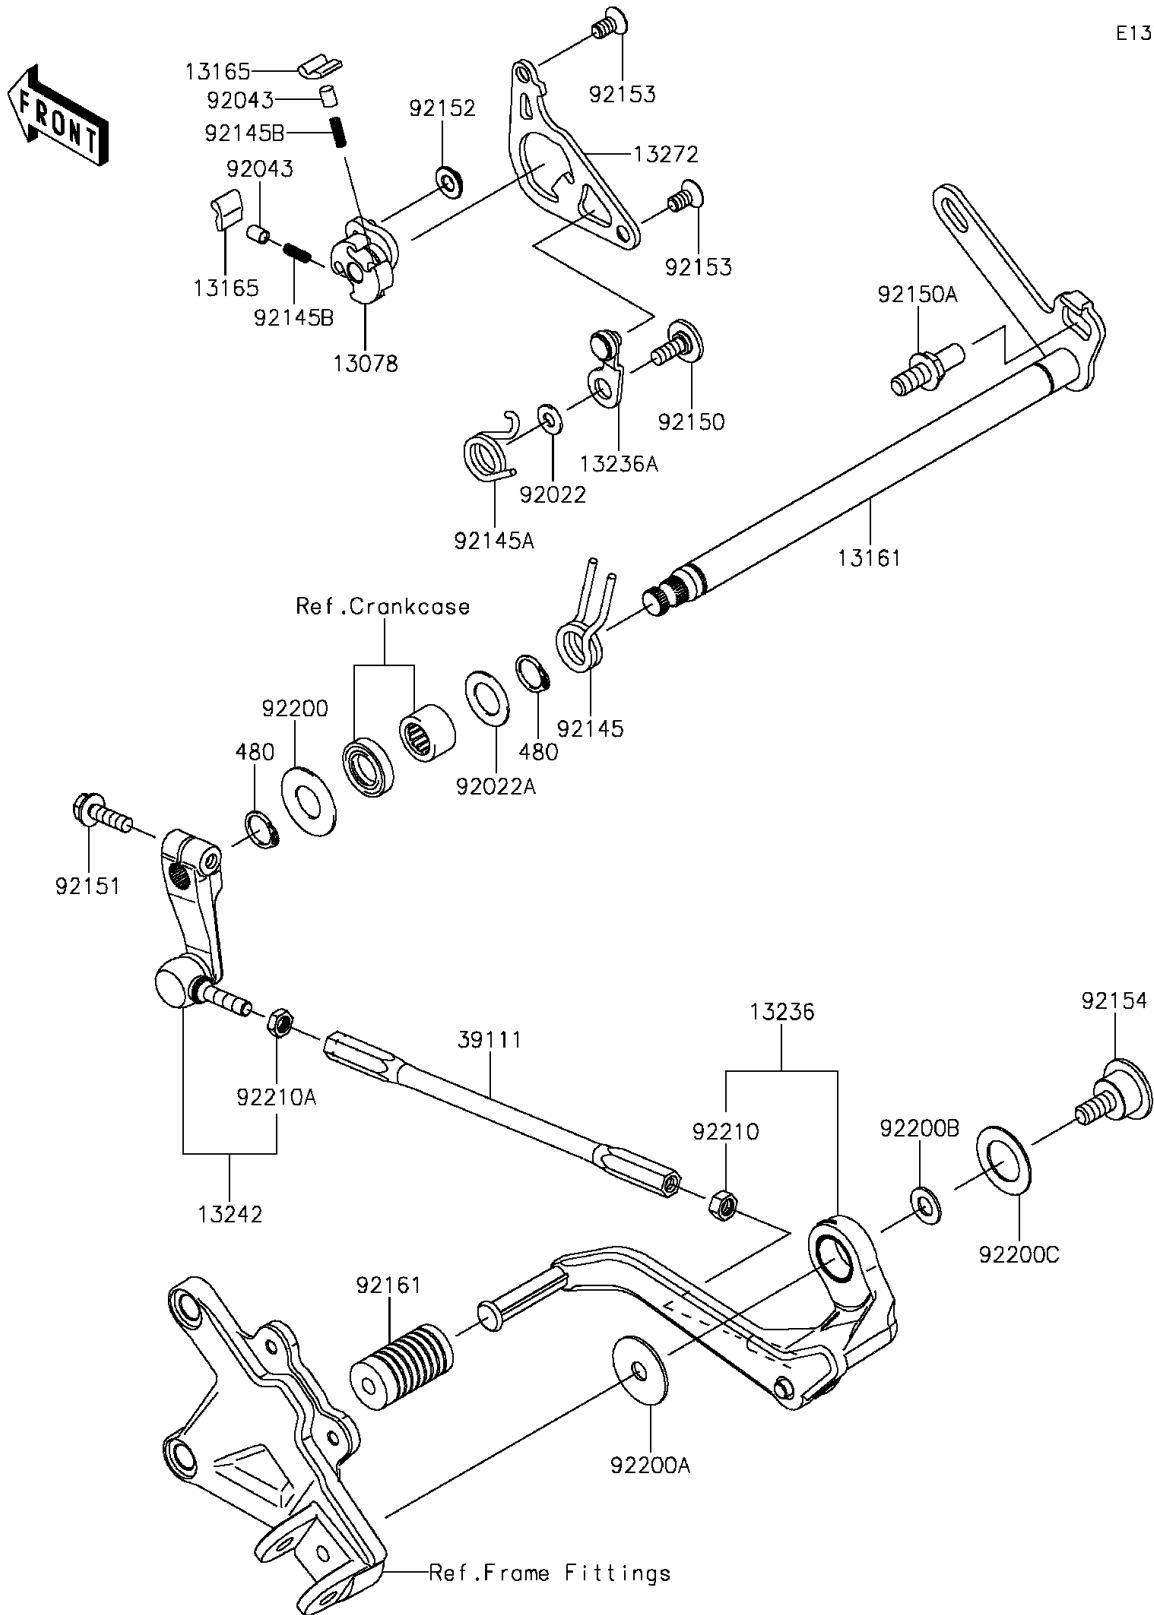

2015 Ninja® ZX™ -10R ABS 30th Anniversary Edition PARTS DIAGRA

Gear Change Mechanism

E1370

2015 Ninja® ZX™ -10R ABS 30th Anniversary Edition PARTS LIST

Gear Change Mechanism

ITEM NAME	PART NUMBER	QUANTITY
RATCHET (Ref # 13078)	13078-0012	1
LEVER-COMP-CHANGE SHAFT (Ref # 13161)	13161-0078	1
PAWL (Ref # 13165)	13165-0018	2
LEVER-COMP,CHANGE PEDAL (Ref # 13236)	13236-0191	1
LEVER-COMP,POSITION (Ref # 13236A)	13236-0192	1
LEVER-ASSY-CHANGE (Ref # 13242)	13242-0066	1
PLATE (Ref # 13272)	13272-1175	1
ROD-TIE (Ref # 39111)	39111-0080	1
WASHER,6X12.8X1.2 (Ref # 92022)	92022-1827	1
WASHER,14.3X24X1 (Ref # 92022A)	92022-272	1
PIN,PLUNGER (Ref # 92043)	92043-1676	2
SPRING (Ref # 92145)	92145-0786	1
SPRING (Ref # 92145A)	92145-0849	1
SPRING (Ref # 92145B)	92145-1490	2
BOLT,SOCKET,6X16 (Ref # 92150)	92150-1673	1
BOLT,RETURN SPRING (Ref # 92150A)	92150-1869	1
BOLT,FLANGED,6X20 (Ref # 92151)	92151-1226	1
COLLAR (Ref # 92152)	92152-1414	1
BOLT,TORX,6X8.7 (Ref # 92153)	92153-1669	2
BOLT (Ref # 92154)	92154-0399	1
DAMPER (Ref # 92161)	92161-0871	1
WASHER (Ref # 92200)	92200-0265	1
WASHER,8.2X30X1.5 (Ref # 92200A)	92200-0810	1
WASHER,8.2X18X1.2 (Ref # 92200B)	92200-0811	1
WASHER,18.3X30X1 (Ref # 92200C)	92200-0812	1
NUT,6MM (Ref # 92210)	92210-1100	1
NUT,LEFT HANDED,6MM (Ref # 92210A)	92210-1101	1
CIRCLIP-TYPE-C,14MM (Ref # 480)	480J1400	2