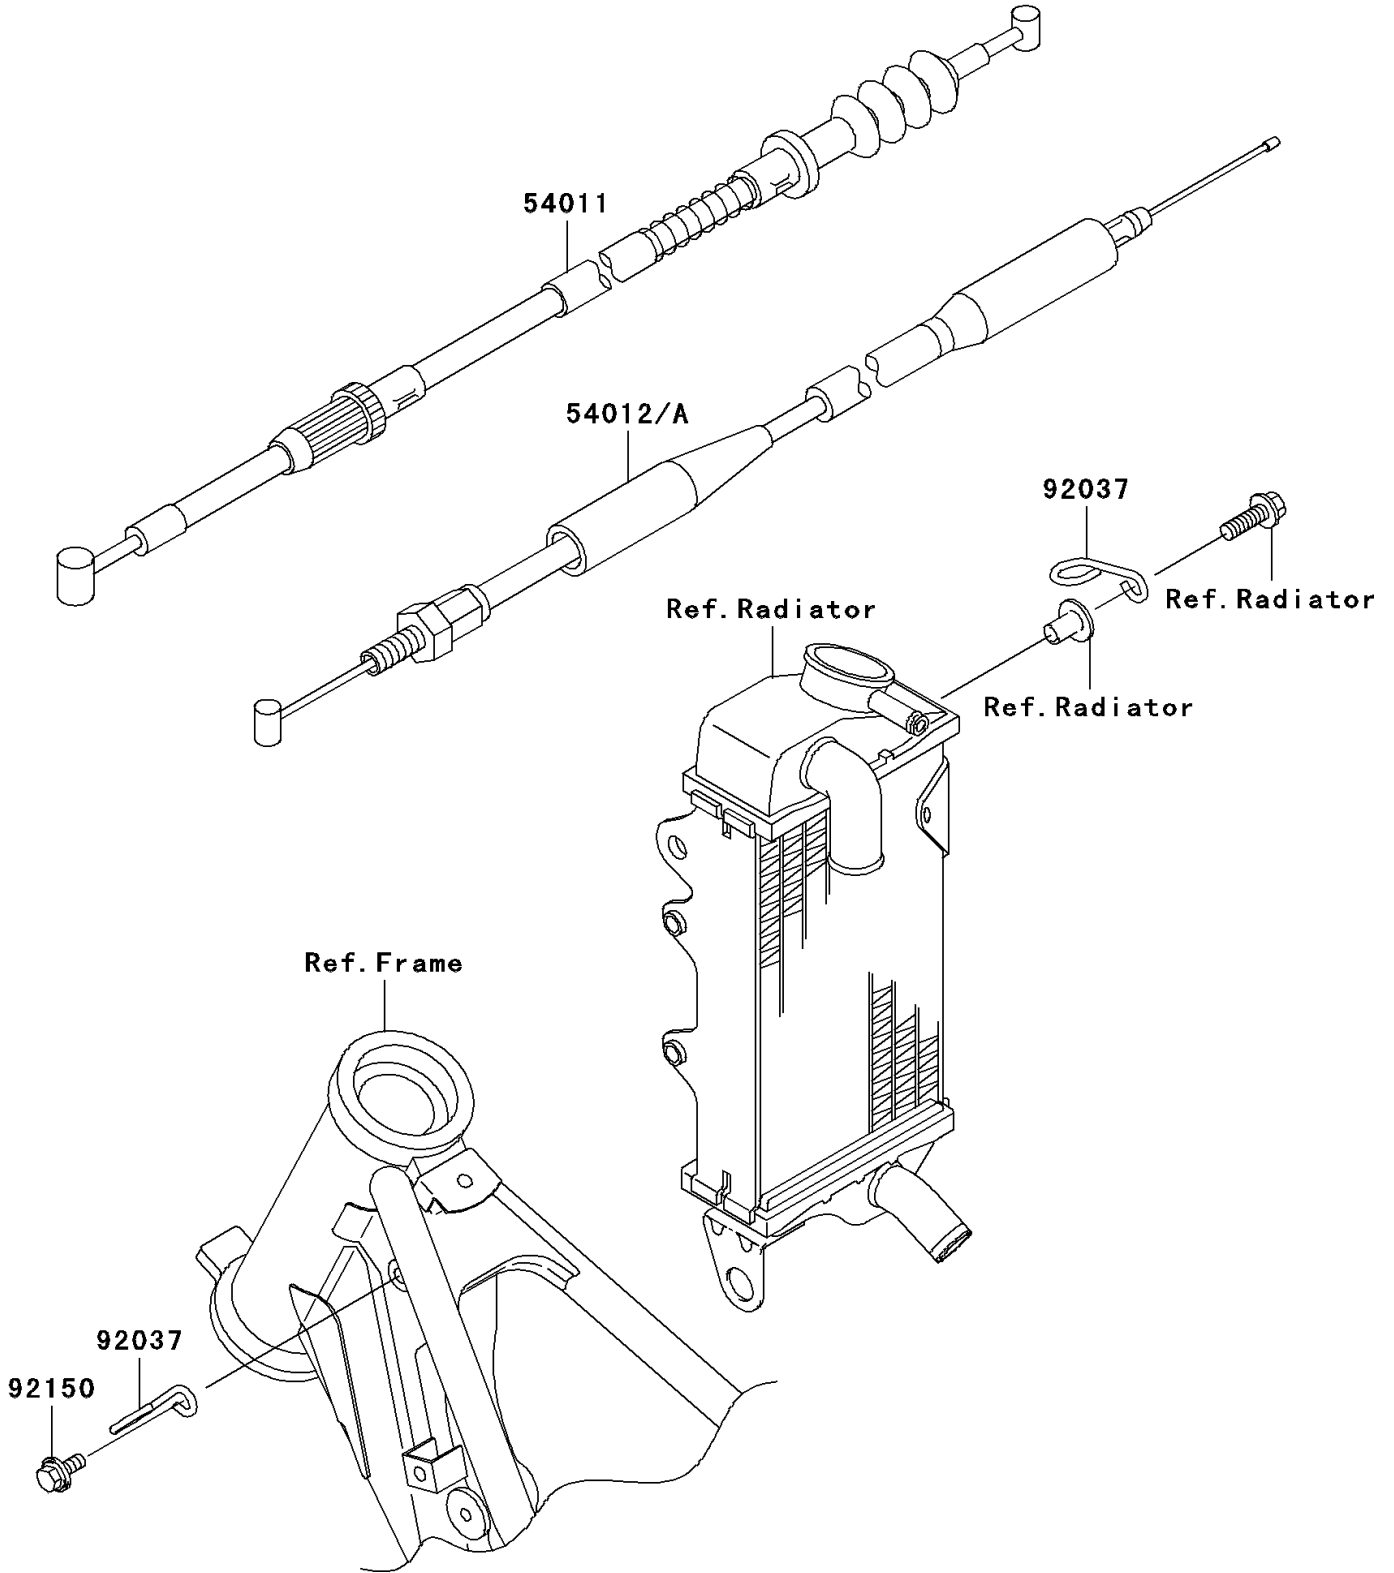

2001 KX85 PARTS DIAGRAM

Cables

F2540

2001 KX85 PARTS LIST

Cables

ITEM NAME	PART NUMBER	QUANTITY
CABLE-CLUTCH (Ref # 54011)	54011-1375	1
CABLE-THROTTLE (Ref # 54012A)	54012-1638	1
CLAMP,CABLE (Ref # 92037)	92037-1064	2
BOLT,6X14 (Ref # 92150)	92150-1340	1