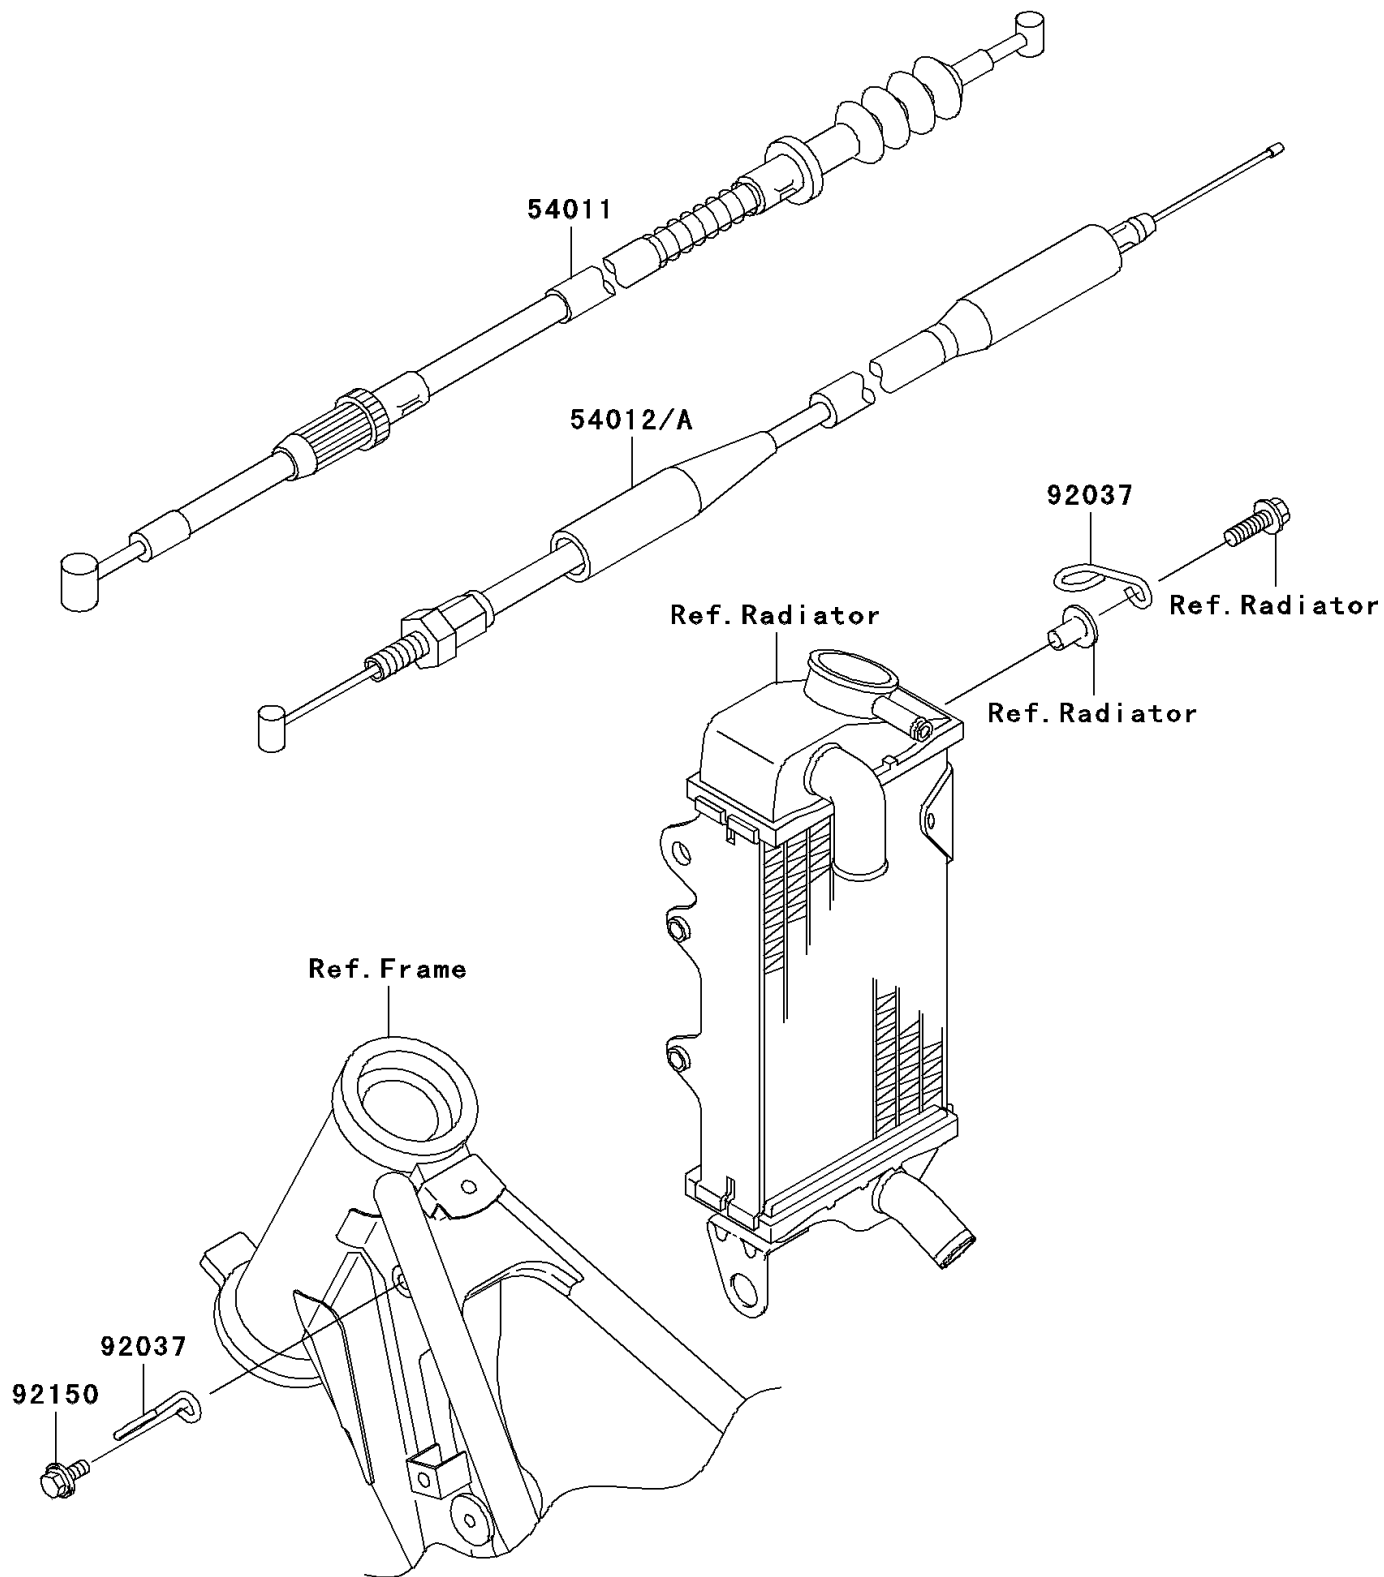

2001 KX85 PARTS DIAGRAM

Cables

F2540

2001 KX85 PARTS LIST

Cables

ITEM NAME	PART NUMBER	QUANTITY
CABLE-CLUTCH (Ref # 54011)	54011-1375	1
CABLE-THROTTLE (Ref # 54012A)	54012-1638	1
CLAMP,CABLE (Ref # 92037)	92037-1064	1
BOLT,6X14 (Ref # 92150)	92150-1340	1