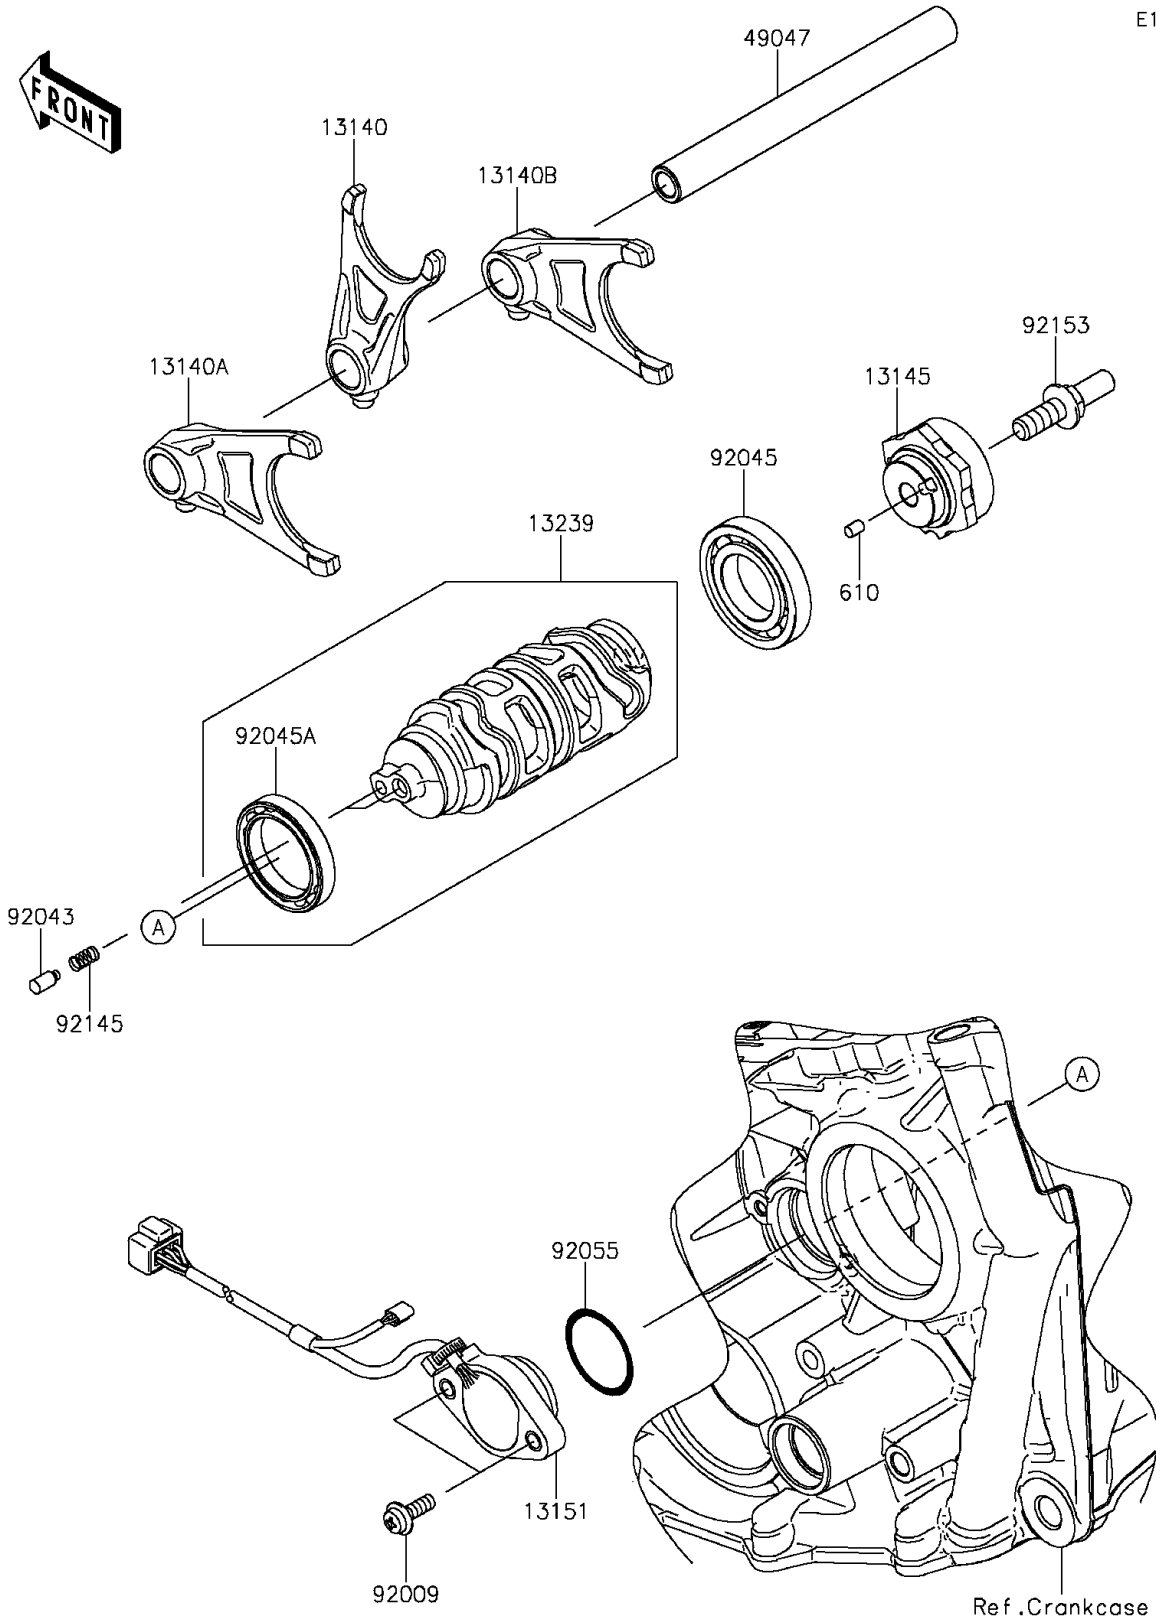

# 2015 Ninja® ZX™ -10R ABS 30th Anniversary Edition PARTS DIAGRA

Gear Change Drum/Shift Fork(s)

E1362

# 2015 Ninja® ZX™ -10R ABS 30th Anniversary Edition PARTS LIST

Gear Change Drum/Shift Fork(s)

ITEM NAME	PART NUMBER	QUANTITY
-----------	-------------	----------