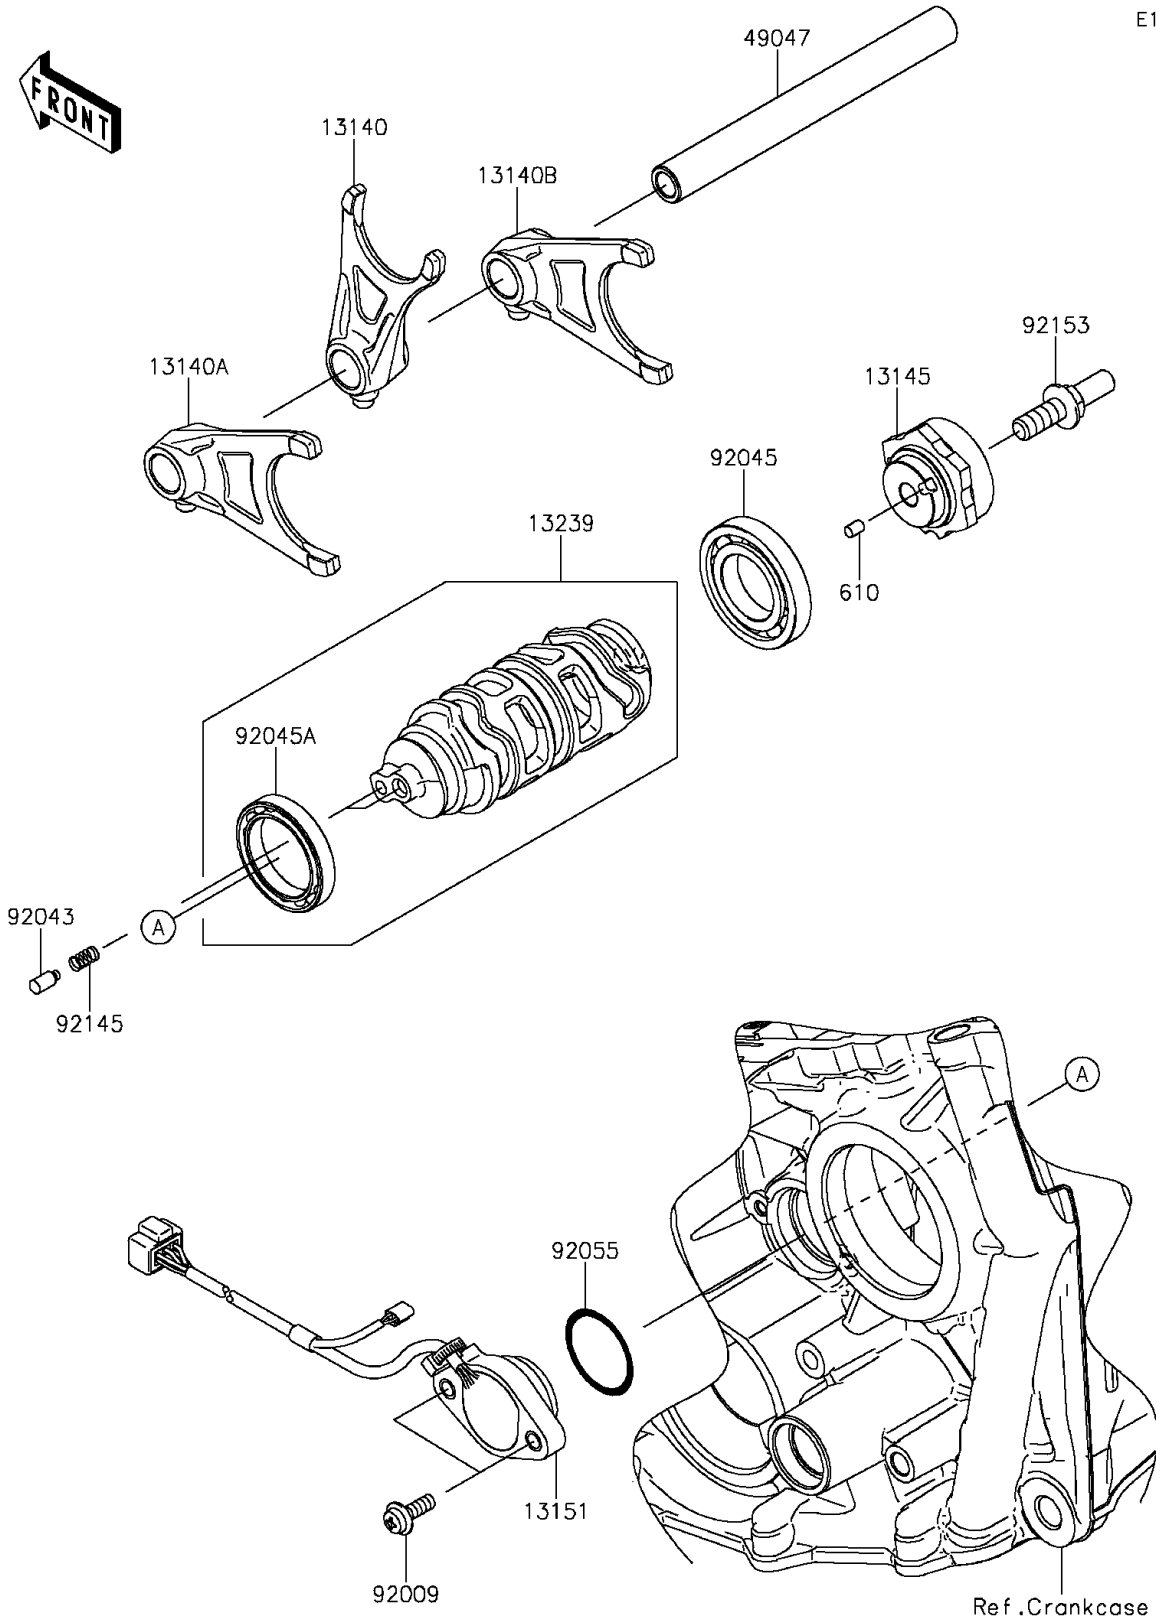

2015 Ninja® ZX™ -10R ABS 30th Anniversary Edition PARTS DIAGRA

Gear Change Drum/Shift Fork(s)

E1362

2015 Ninja® ZX™ -10R ABS 30th Anniversary Edition PARTS LIST

Gear Change Drum/Shift Fork(s)

ITEM NAME	PART NUMBER	QUANTITY
FORK-SHIFT,INPUT (Ref # 13140)	13140-0063	1
FORK-SHIFT,OUTPUT,LH (Ref # 13140A)	13140-0064	1
FORK-SHIFT,OUTPUT,RH (Ref # 13140B)	13140-0065	1
CAM-CHANGE DRUM (Ref # 13145)	13145-0051	1
SWITCH-COMP,GEAR POSITION (Ref # 13151)	13151-0053	1
DRUM-ASSY-CHANGE (Ref # 13239)	13239-0559	1
ROD-SHIFT (Ref # 49047)	49047-0623	1
SCREW (Ref # 92009)	92009-1895	2
PIN (Ref # 92043)	92043-1654	2
BEARING-BALL,16005 (Ref # 92045)	92045-1045	1
BEARING-BALL,6806 (Ref # 92045A)	92045-1152	1
RING-O,27.7X2.4 (Ref # 92055)	92055-091	1
SPRING (Ref # 92145)	92145-1414	2
BOLT (Ref # 92153)	92153-1735	1
ROLLER,4X6 (Ref # 610)	610A0406	1