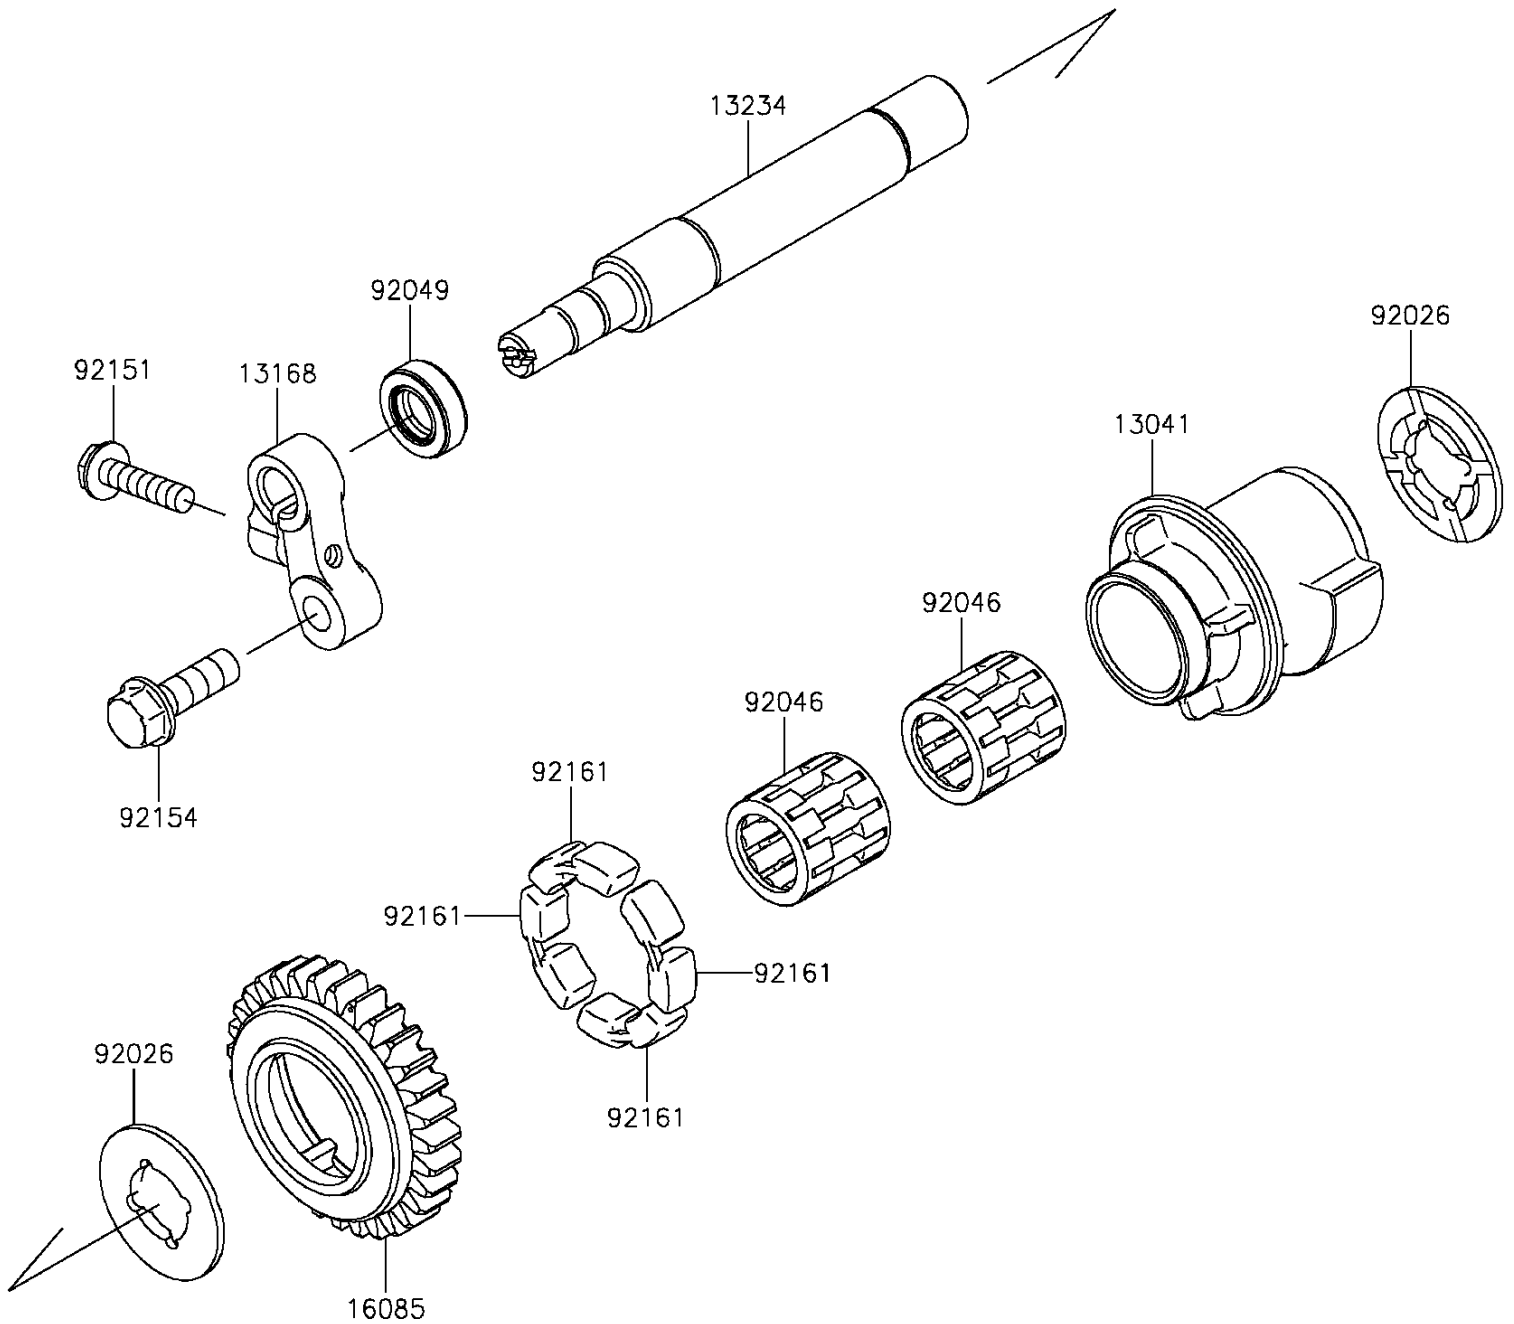

2015 Ninja® ZX™ -10R ABS 30th Anniversary Edition PARTS DIAGRA

Balancer

E1323

2015 Ninja® ZX™ -10R ABS 30th Anniversary Edition PARTS LIST

Balancer

ITEM NAME	PART NUMBER	QUANTITY
BALANCER (Ref # 13041)	13041-0553	1
LEVER (Ref # 13168)	13168-0115	1
SHAFT-COMP (Ref # 13234)	13234-0589	1
GEAR,BALANCER,31T (Ref # 16085)	16085-0144	1
SPACER (Ref # 92026)	92026-0082	2
BEARING-NEEDLE (Ref # 92046)	92046-1266	2
SEAL-OIL (Ref # 92049)	92049-0720	1
BOLT,FLANGED-SMALL,6X25 (Ref # 92151)	92151-1930	1
BOLT,FLANGED,8X25 (Ref # 92154)	92154-0413	1
DAMPER (Ref # 92161)	92161-1055	4