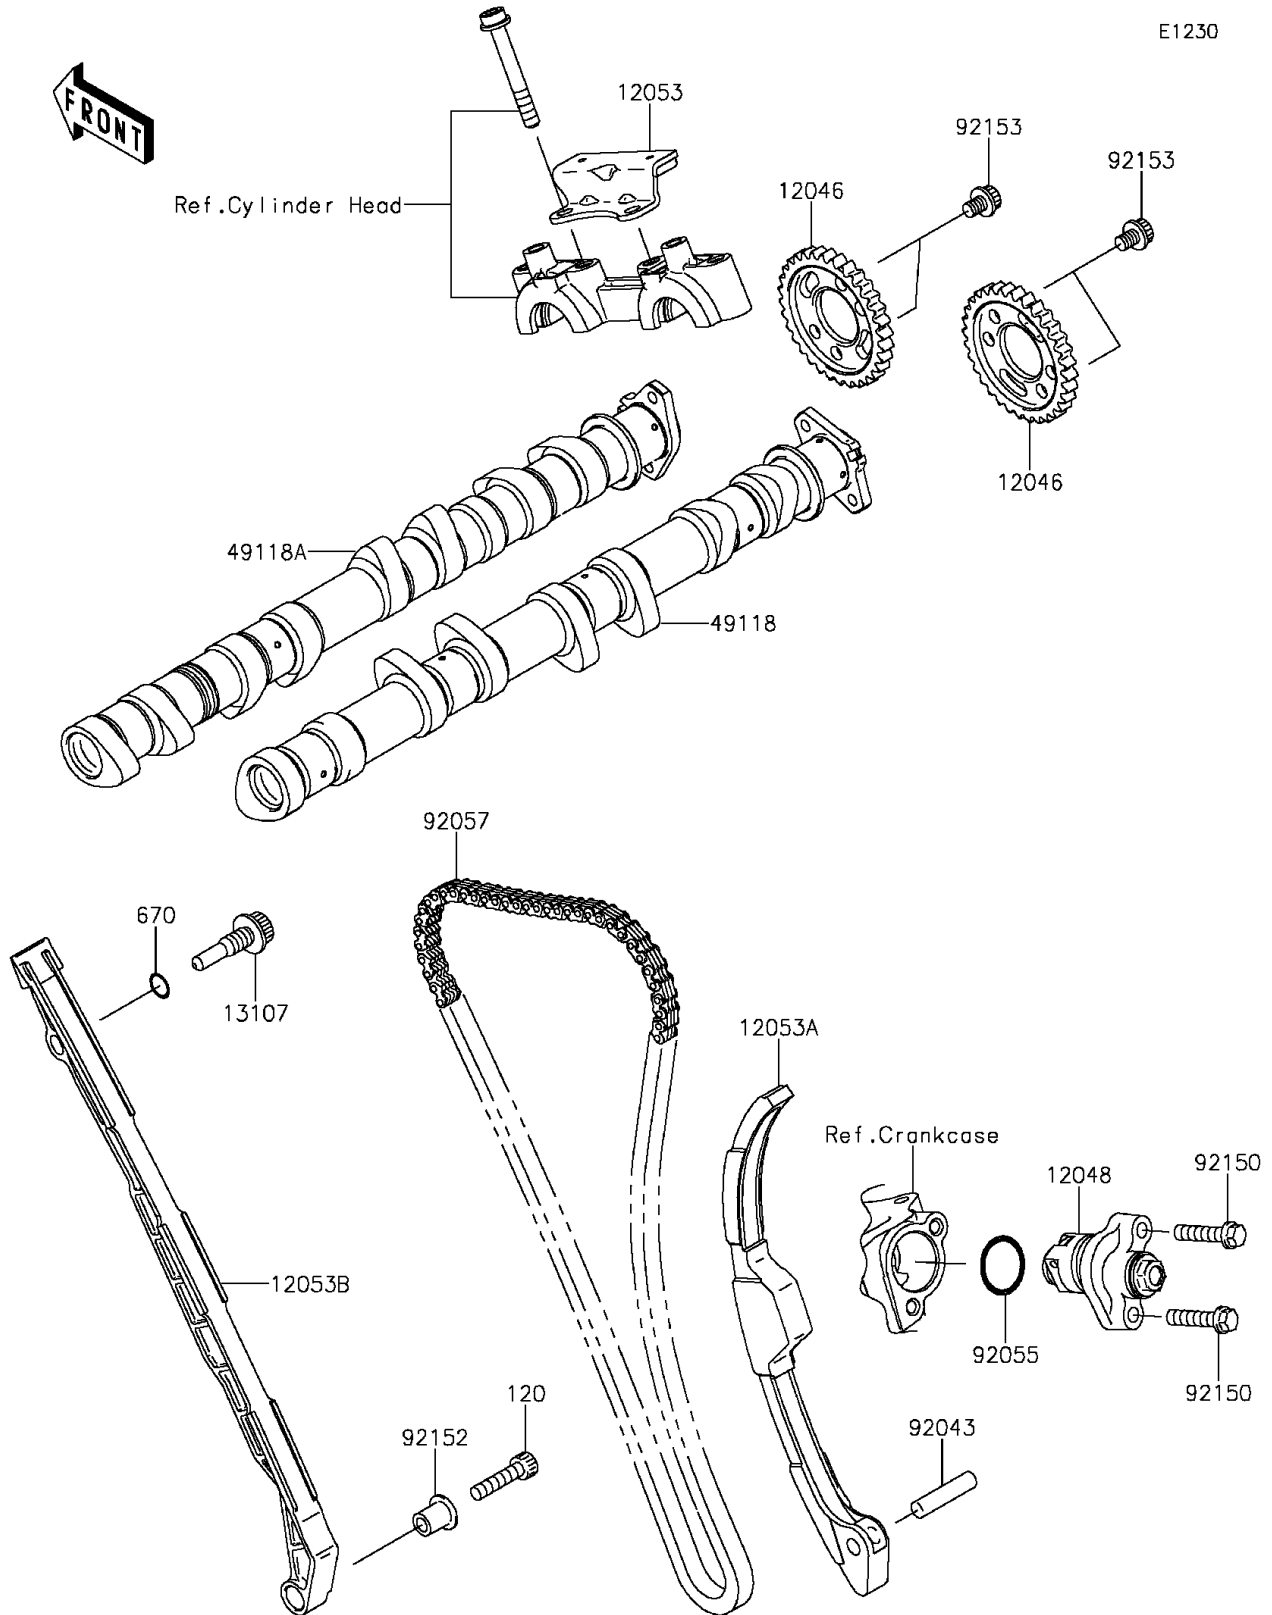

2015 Ninja® ZX™ -10R ABS 30th Anniversary Edition PARTS DIAGRA

Camshaft(s)/Tensioner

2015 Ninja® ZX™ -10R ABS 30th Anniversary Edition PARTS LIST

Camshaft(s)/Tensioner

ITEM NAME

PART NUMBER

QUANTITY
