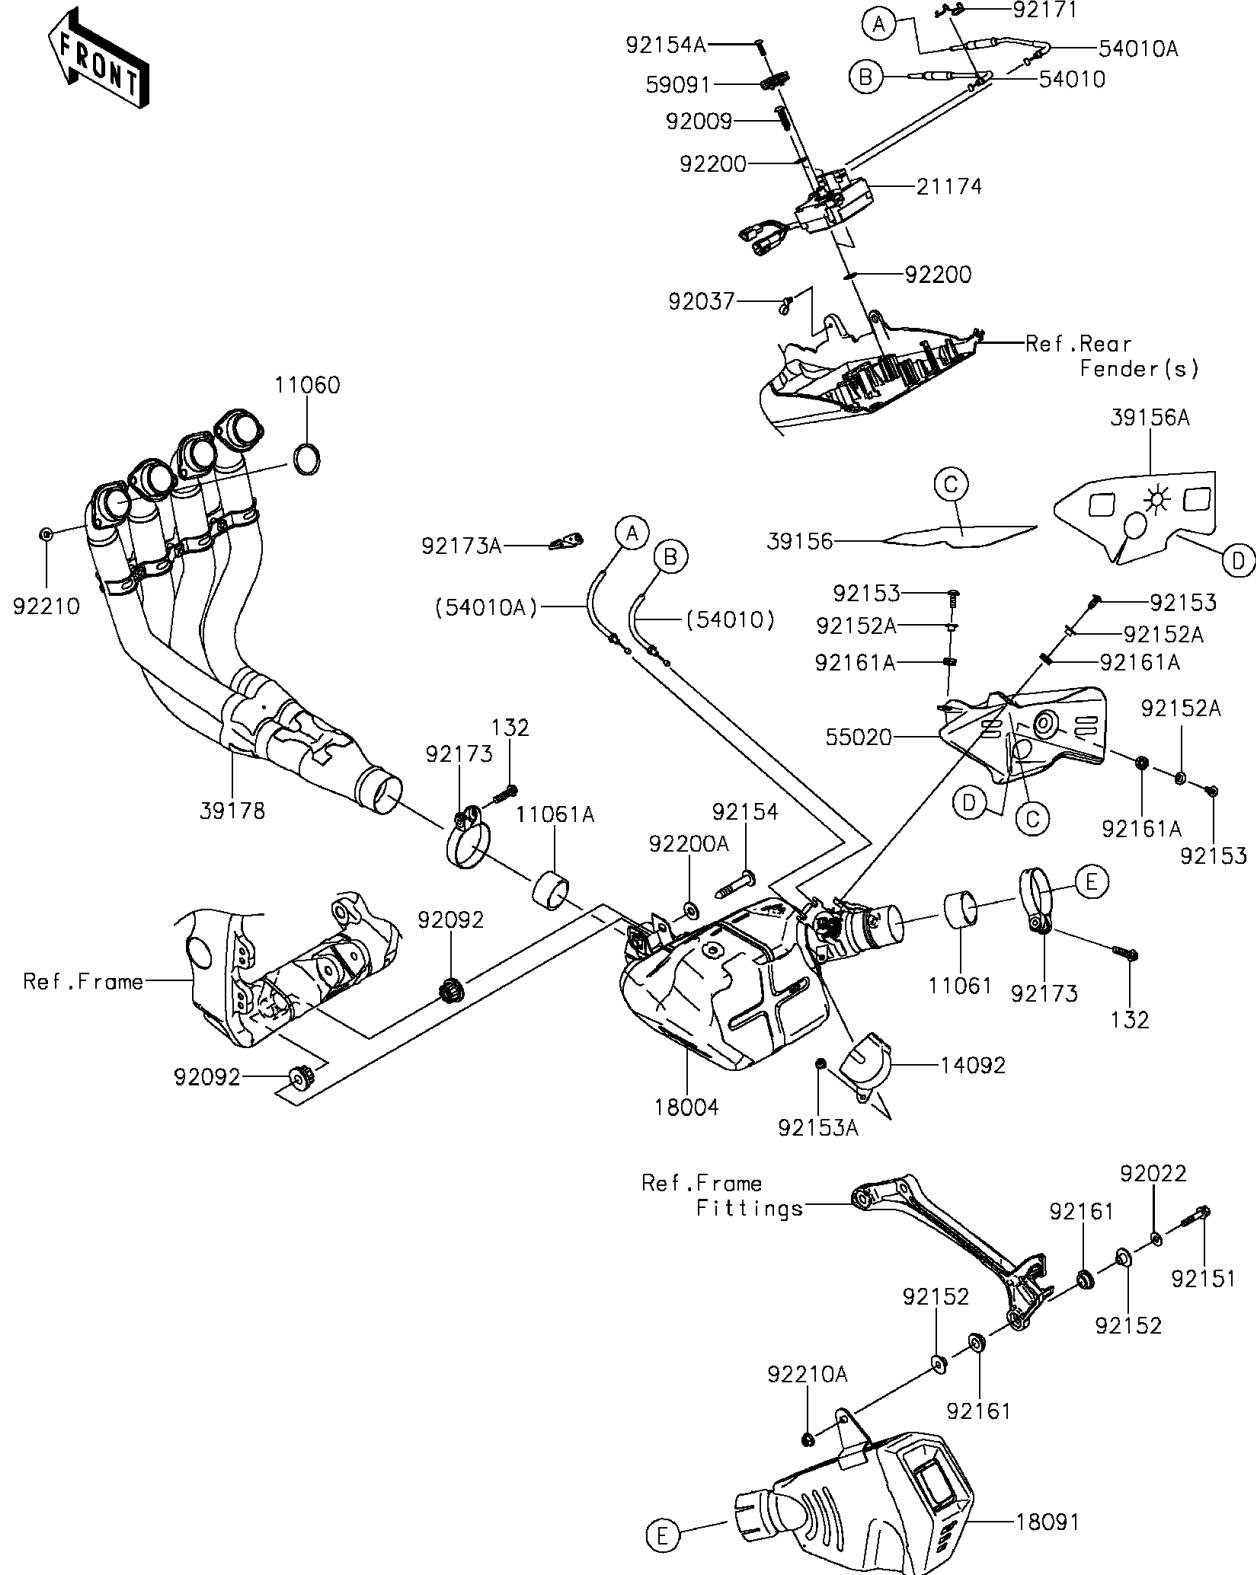

2015 Ninja® ZX™ -10R ABS 30th Anniversary Edition PARTS DIAGRA

Muffler(s)

E1140

2015 Ninja® ZX™ -10R ABS 30th Anniversary Edition PARTS LIST

Muffler(s)

ITEM NAME	PART NUMBER	QUANTITY
GASKET,EXHAUST PIPE (Ref # 11060)	11060-1203	4
GASKET,50.8X62X30 (Ref # 11061)	11061-0447	1
GASKET,54X62X30 (Ref # 11061A)	11061-0448	1
COVER,PULLEY (Ref # 14092)	14092-0705	1
CHAMBER-PREMUFLER (Ref # 18004)	18004-0010	1
BODY-COMP-MUFFLER (Ref # 18091)	18091-0848	1
MOTOR-ELECTRIC (Ref # 21174)	21174-0005	1
PAD,GUARD,UPP (Ref # 39156)	39156-0731	1
PAD,GUARD,LWR (Ref # 39156A)	39156-0732	1
MANIFOLD-COMP-EXHAUST (Ref # 39178)	39178-0176	1
CABLE,OPEN (Ref # 54010)	54010-0577	1
CABLE,CLOSE (Ref # 54010A)	54010-0578	1
GUARD (Ref # 55020)	55020-0562	1
PULLEY (Ref # 59091)	59091-0007	1
SCREW,TAPPING,6X30 (Ref # 92009)	92009-1481	2
WASHER,8.5X19X1.2 (Ref # 92022)	92022-3730	1
CLAMP,SPEED,L=43 (Ref # 92037)	92037-1290	1
BUSHING-RUBBER,MUFFLER (Ref # 92092)	92092-1087	2
BOLT,FLANGED,8X40 (Ref # 92151)	92151-1532	1
COLLAR (Ref # 92152)	92152-0188	2
COLLAR,6.3X8.3X16 (Ref # 92152A)	92152-0286	3
BOLT,SOCKET,6X16 (Ref # 92153)	92153-0817	3
BOLT,SOCKET,6X10 (Ref # 92153A)	92153-1527	1
BOLT,SOCKET,10X61 (Ref # 92154)	92154-0125	1
BOLT,TORX,5X18 (Ref # 92154A)	92154-0217	1
DAMPER (Ref # 92161)	92161-0135	2
DAMPER (Ref # 92161A)	92161-0308	3
CLAMP (Ref # 92171)	92171-0292	1
CLAMP,64.5MM (Ref # 92173)	92173-0284	2

2015 Ninja® ZX™ -10R ABS 30th Anniversary Edition PARTS LIST

Muffler(s)

ITEM NAME	PART NUMBER	QUANTITY
CLAMP (Ref # 92173A)	92173-0781	1
WASHER (Ref # 92200)	92200-0078	4
WASHER,10.5X25X2.0 (Ref # 92200A)	92200-1377	1
NUT,8MM (Ref # 92210)	92210-0076	8
NUT,8MM (Ref # 92210A)	92210-0121	1
BOLT-FLANGED-SMALL,8X30 (Ref # 132)	132BC0830	2