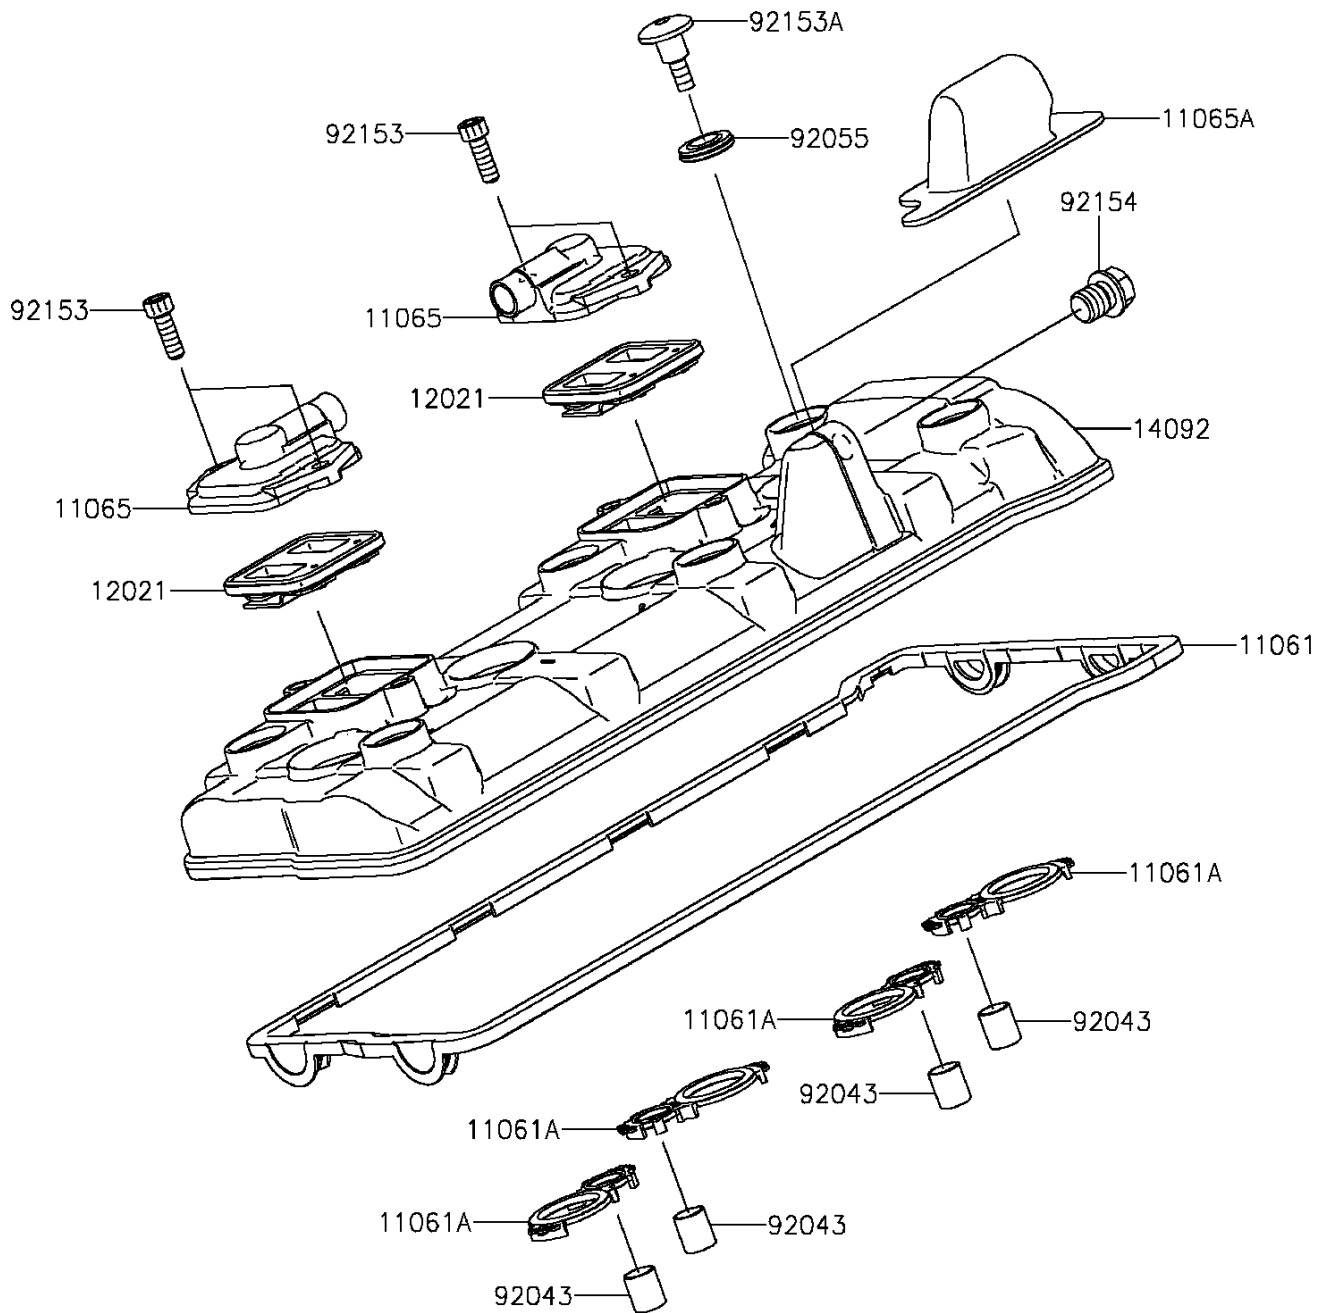

2015 Ninja® ZX™ -10R ABS 30th Anniversary Edition PARTS DIAGRA

Cylinder Head Cover

E1112

2015 Ninja® ZX™ -10R ABS 30th Anniversary Edition PARTS LIST

Cylinder Head Cover

ITEM NAME	PART NUMBER	QUANTITY
GASKET,HEAD COVER (Ref # 11061)	11061-0436	1
GASKET,PLUG HOLE (Ref # 11061A)	11061-0437	4
CAP (Ref # 11065)	11065-0360	2
CAP (Ref # 11065A)	11065-0729	1
VALVE-ASSY-REED (Ref # 12021)	12021-0021	2
COVER,HEAD (Ref # 14092)	14092-0147	1
PIN,10.1X12X14 (Ref # 92043)	92043-4009	4
RING-O (Ref # 92055)	92055-0187	6
BOLT,SOCKET,6X18 (Ref # 92153)	92153-1284	4
BOLT,SOCKET,6X22.5 (Ref # 92153A)	92153-1779	6
BOLT,FLANGED,12X13 (Ref # 92154)	92154-0756	1