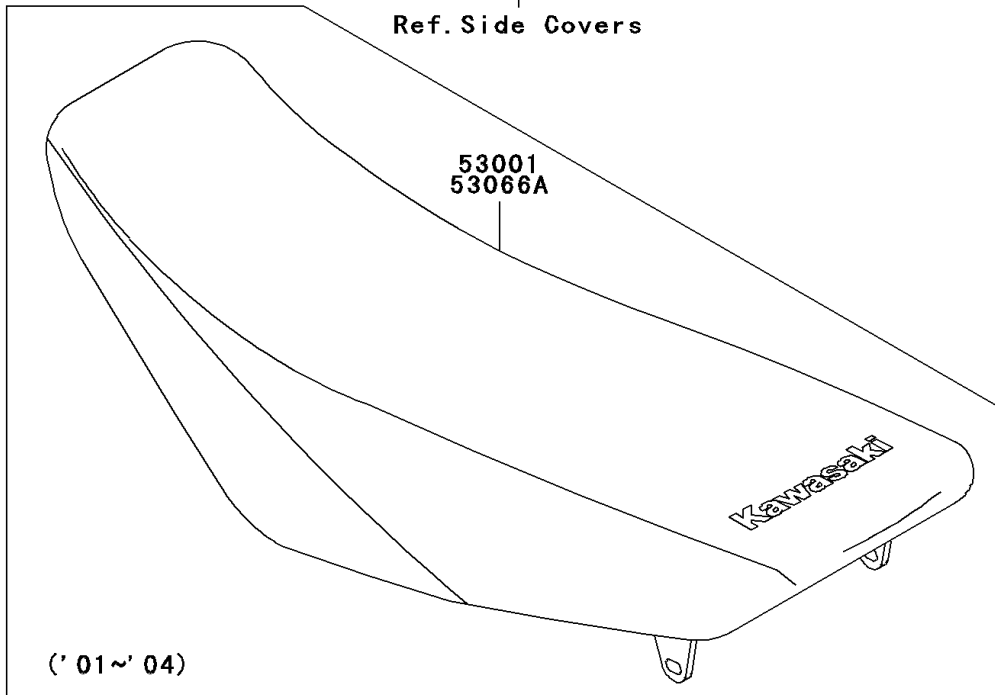

2003 KX85 PARTS DIAGRAM

Seat

F2510

53066

Ref. Side Covers

53001
53066A

('01~'04)

2003 KX85 PARTS LIST

Seat

ITEM NAME	PART NUMBER	QUANTITY
SEAT-ASSY,BLACK (Ref # 53066A)	53066-1061-MW	1