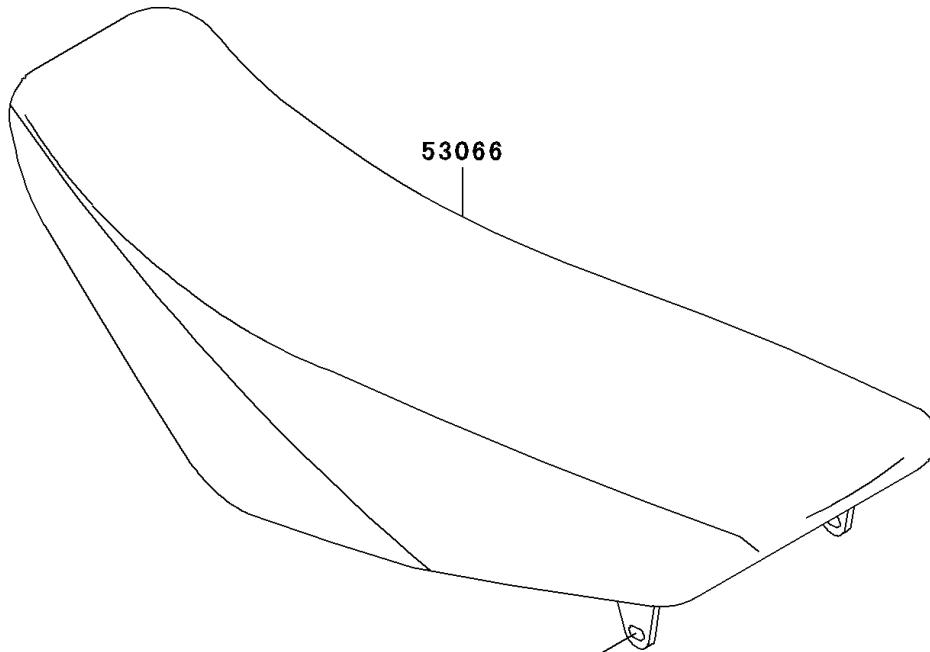

2003 KX85 PARTS DIAGRAM

Seat

F2510

53066

Ref. Side Covers

53001
53066A

('01~'04)

2003 KX85 PARTS LIST

Seat

ITEM NAME	PART NUMBER	QUANTITY
SEAT-ASSY,BLACK (Ref # 53066A)	53066-1061-MW	1