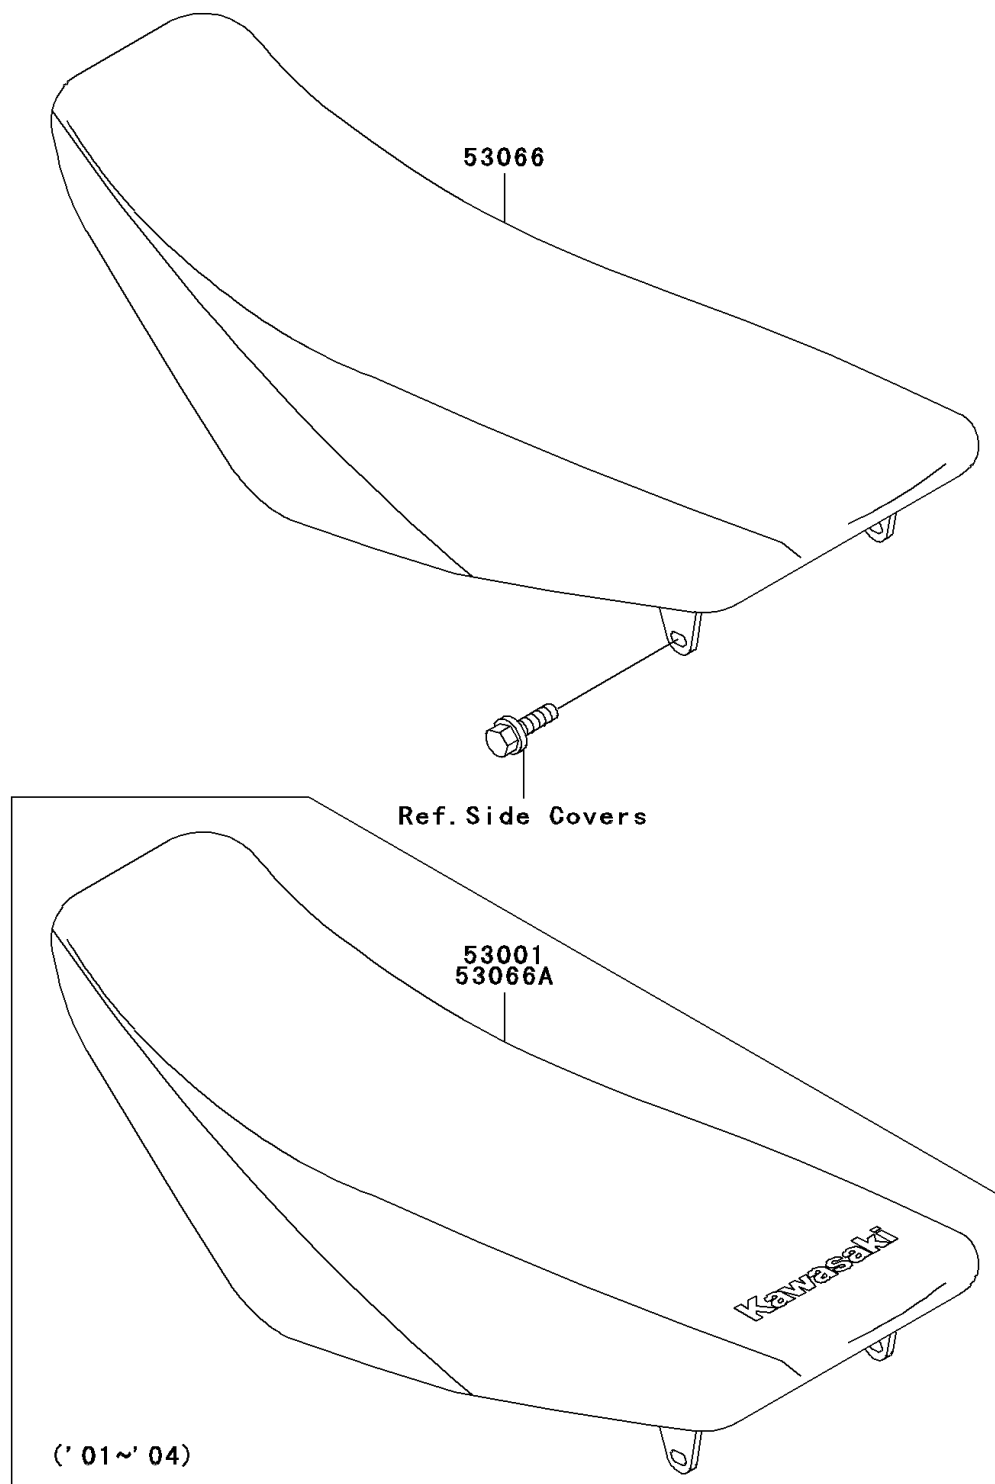

2001 KX85 PARTS DIAGRAM

Seat

F2510

2001 KX85 PARTS LIST

Seat

ITEM NAME	PART NUMBER	QUANTITY
SEAT-ASSY, GREEN/BLACK (Ref # 53001)	53001-1937-MH	1