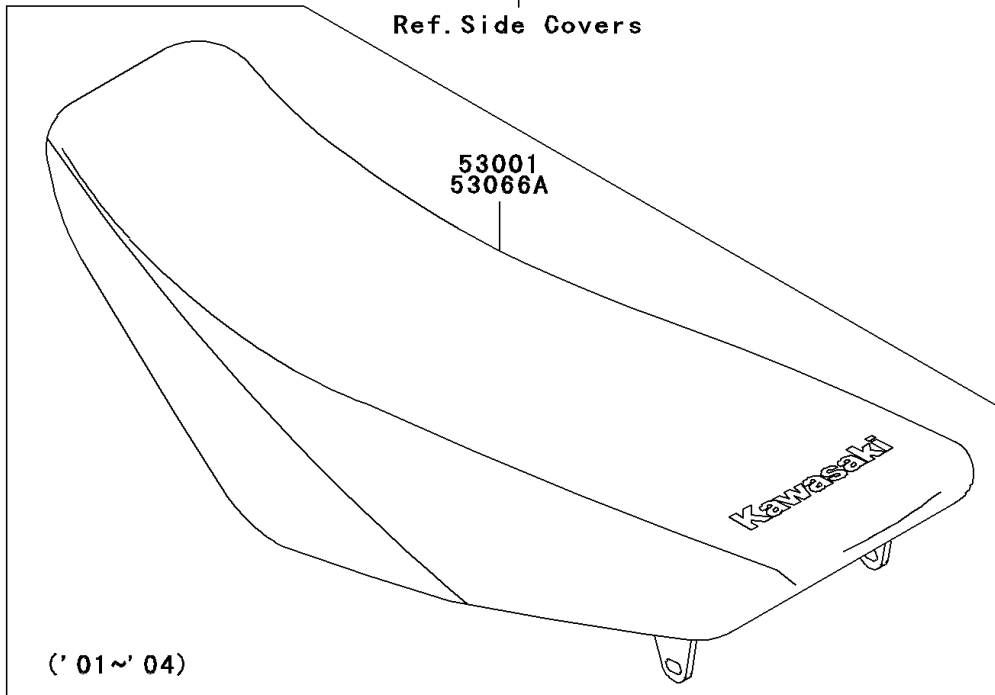

2001 KX85 PARTS DIAGRAM

Seat

F2510

53066

Ref. Side Covers

53001
53066A

(' 01 ~ ' 04)

2001 KX85 PARTS LIST

Seat

ITEM NAME	PART NUMBER	QUANTITY
SEAT-ASSY, GREEN/BLACK (Ref # 53001)	53001-1937-MH	1