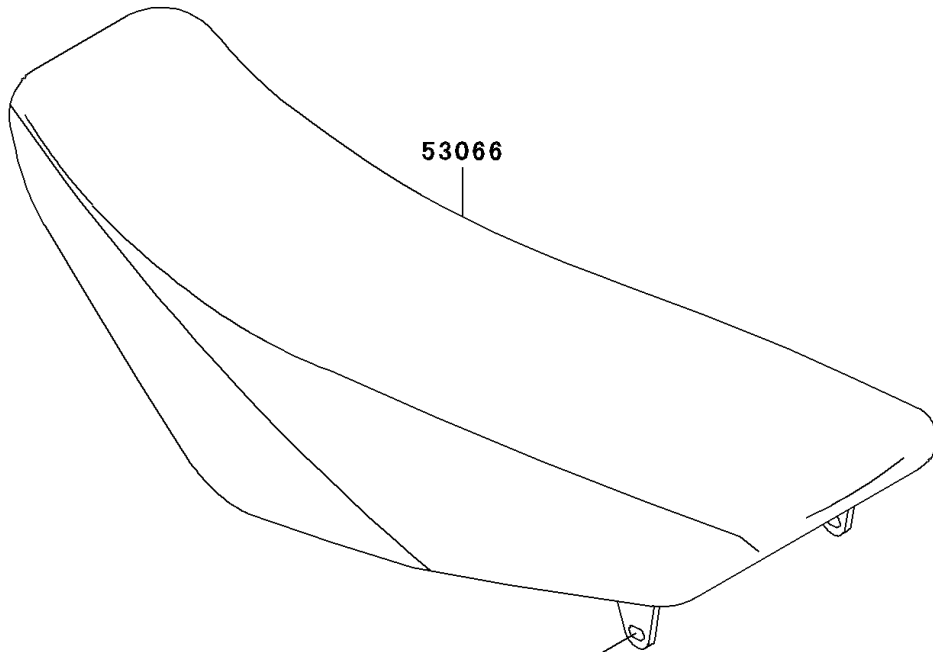

2001 KX85 PARTS DIAGRAM

Seat

F2510

53066

Ref. Side Covers

53001
53066A

(' 01 ~ ' 04)

2001 KX85 PARTS LIST

Seat

ITEM NAME	PART NUMBER	QUANTITY
SEAT-ASSY, GREEN/BLACK (Ref # 53001)	53001-1937-MH	1