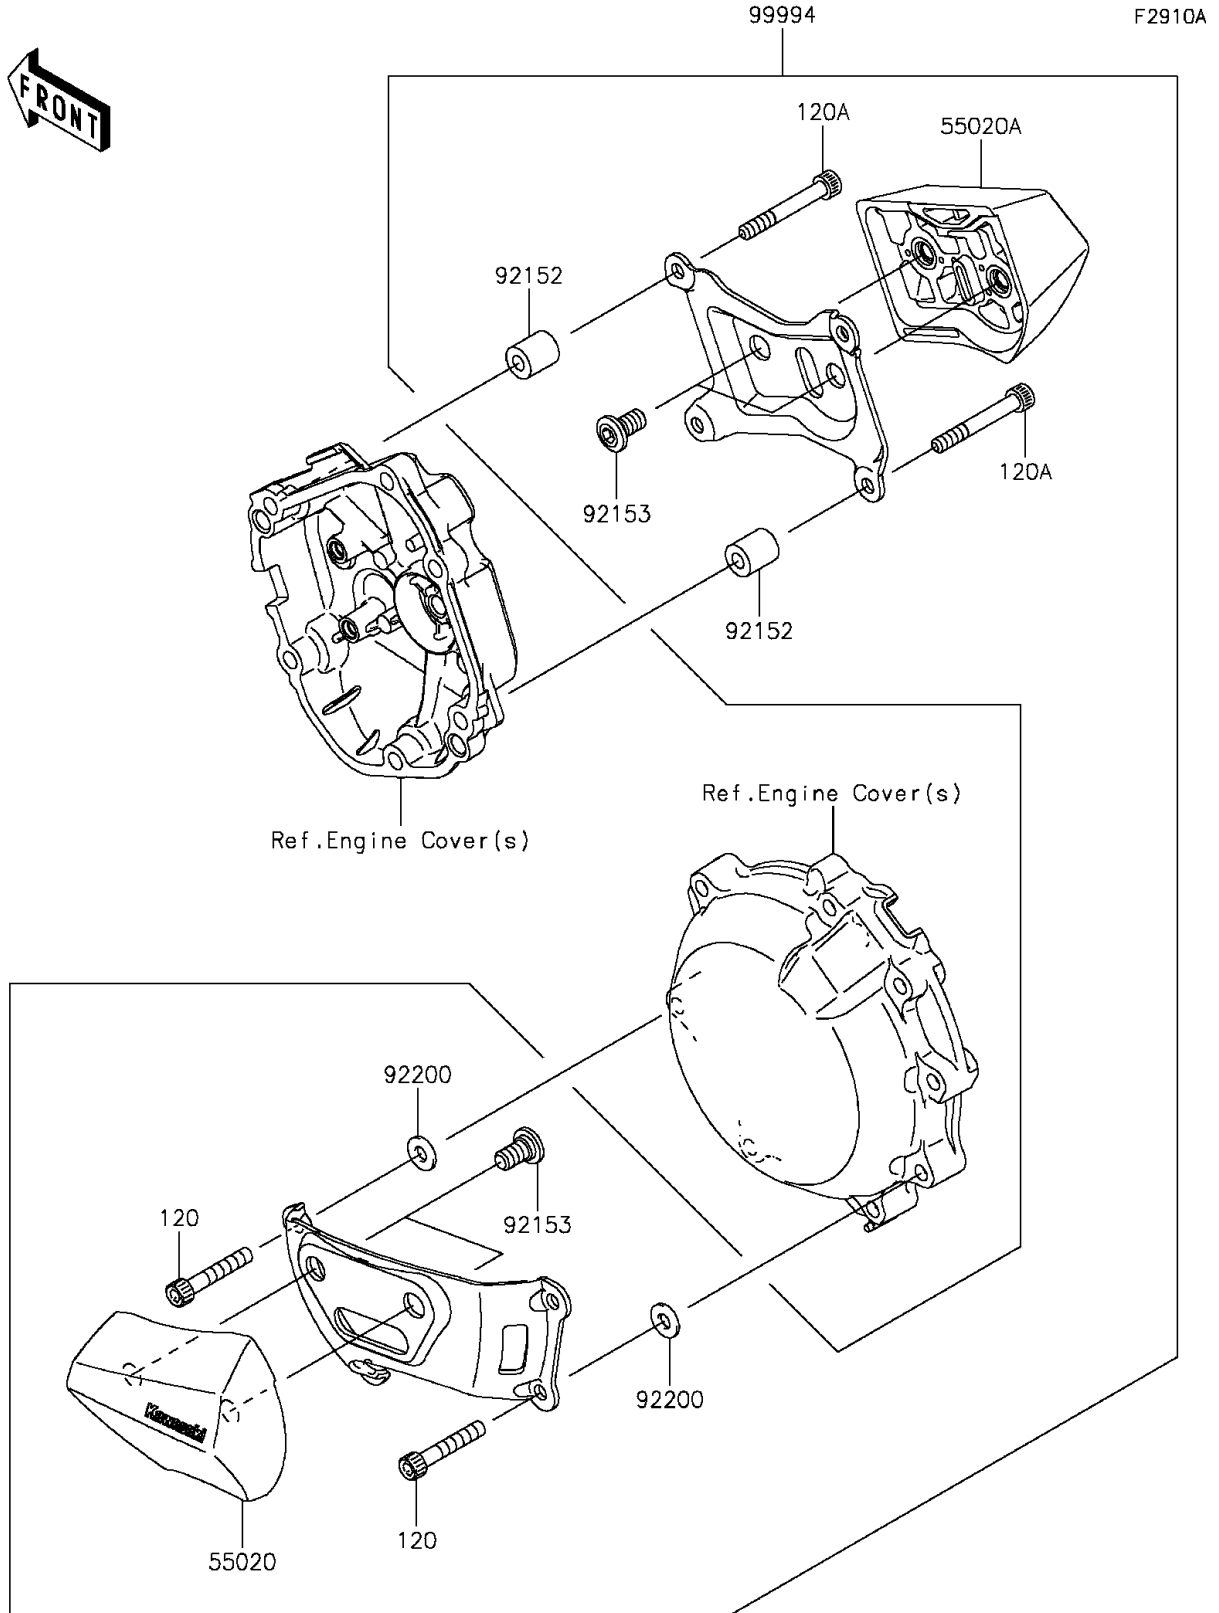

2015 Ninja® ZX™ -10R 30th Anniversary Edition PARTS DIAGRAM

Accessory(Engine Guard)

2015 Ninja® ZX™ -10R 30th Anniversary Edition PARTS LIST

Accessory(Engine Guard)

ITEM NAME	PART NUMBER	QUANTITY
GUARD,ENGINE,LH (Ref # 55020)	55020-0595	1
GUARD,ENGINE,RH (Ref # 55020A)	55020-0596	1
COLLAR,6.5X14X16 (Ref # 92152)	92152-0940	4
BOLT,SOCKET,8X15 (Ref # 92153)	92153-1810	4
WASHER,6.5X14.5X1.5 (Ref # 92200)	92200-3775	4
KIT-ACCESSORY,ENGINE GUARD (Ref # 99994)	99994-0210	1
BOLT-SOCKET,6X35 (Ref # 120)	120CC0635	4
BOLT-SOCKET,6X45 (Ref # 120A)	120CC0645	4