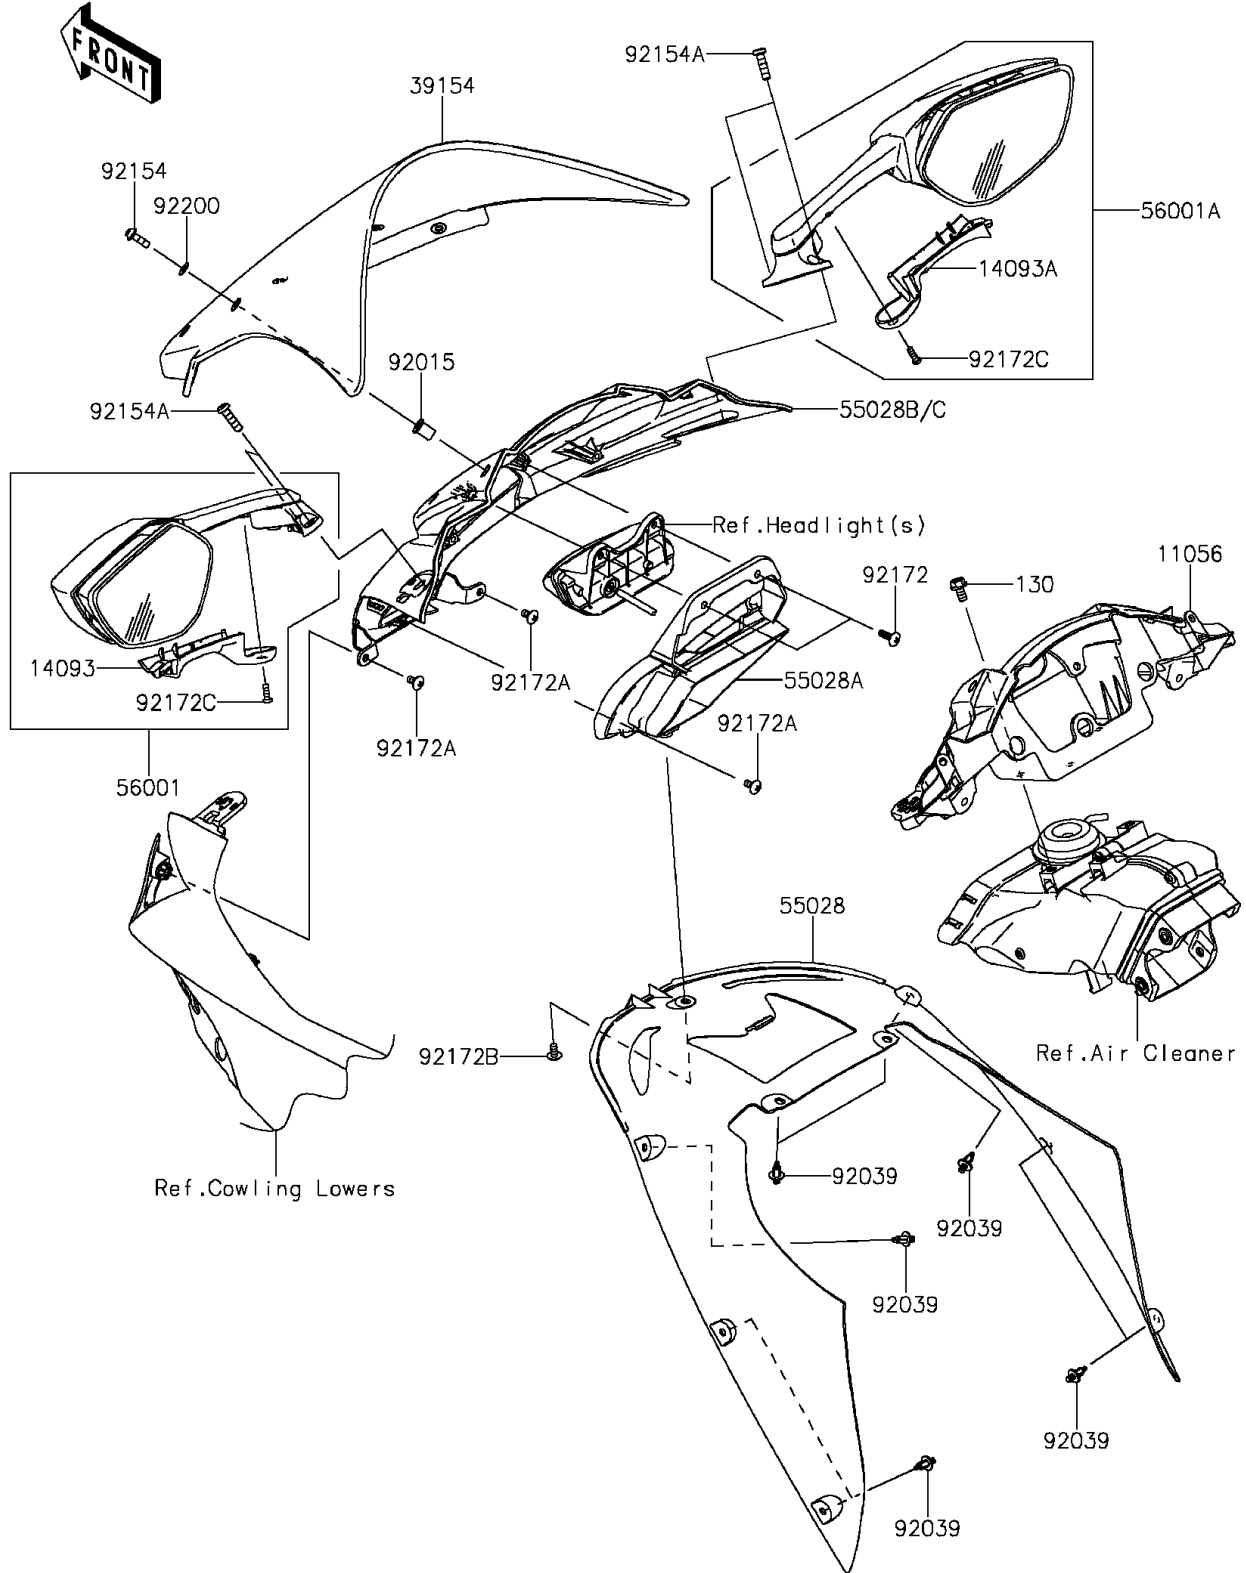

2015 Ninja® ZX™ -10R 30th Anniversary Edition PARTS DIAGRAM

Cowling

F2871

2015 Ninja® ZX™ -10R 30th Anniversary Edition PARTS LIST

Cowling

ITEM NAME	PART NUMBER	QUANTITY
BRACKET,METER (Ref # 11056)	11056-0175	1
COVER,MIRROR,LH (Ref # 14093)	14093-0028	1
COVER,MIRROR,RH (Ref # 14093A)	14093-0029	1
WINDSHIELD (Ref # 39154)	39154-0051	1
COWLING,FR,CNT (Ref # 55028)	55028-0335	1
COWLING,RAM AIR (Ref # 55028A)	55028-0356	1
COWLING,UPP,L.GREEN (Ref # 55028C)	55028-0458-777	1
MIRROR-ASSY,LH (Ref # 56001)	56001-0288	1
MIRROR-ASSY,RH (Ref # 56001A)	56001-0289	1
NUT,WELL,5MM (Ref # 92015)	92015-1757	6
RIVET (Ref # 92039)	92039-0068	8
BOLT,SOCKET,5X16 (Ref # 92154)	92154-0209	6
BOLT,SOCKET,6X22 (Ref # 92154A)	92154-0402	4
SCREW,TAPPING,5X16 (Ref # 92172)	92172-0238	2
SCREW,TAPPING,5X10 (Ref # 92172A)	92172-0262	3
SCREW,TAPPING,5X10 (Ref # 92172B)	92172-0335	1
SCREW-PAN-CROS,4X10 (Ref # 92172C)	92172-0871	2
WASHER,NYLON,5.3X11.5X0.5 (Ref # 92200)	92200-0006	6
BOLT-FLANGED,6X12 (Ref # 130)	130BA0612	3