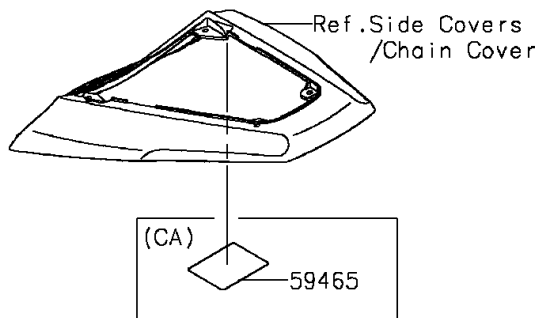

2015 Ninja® ZX™ -10R 30th Anniversary Edition PARTS DIAGRAM

Labels