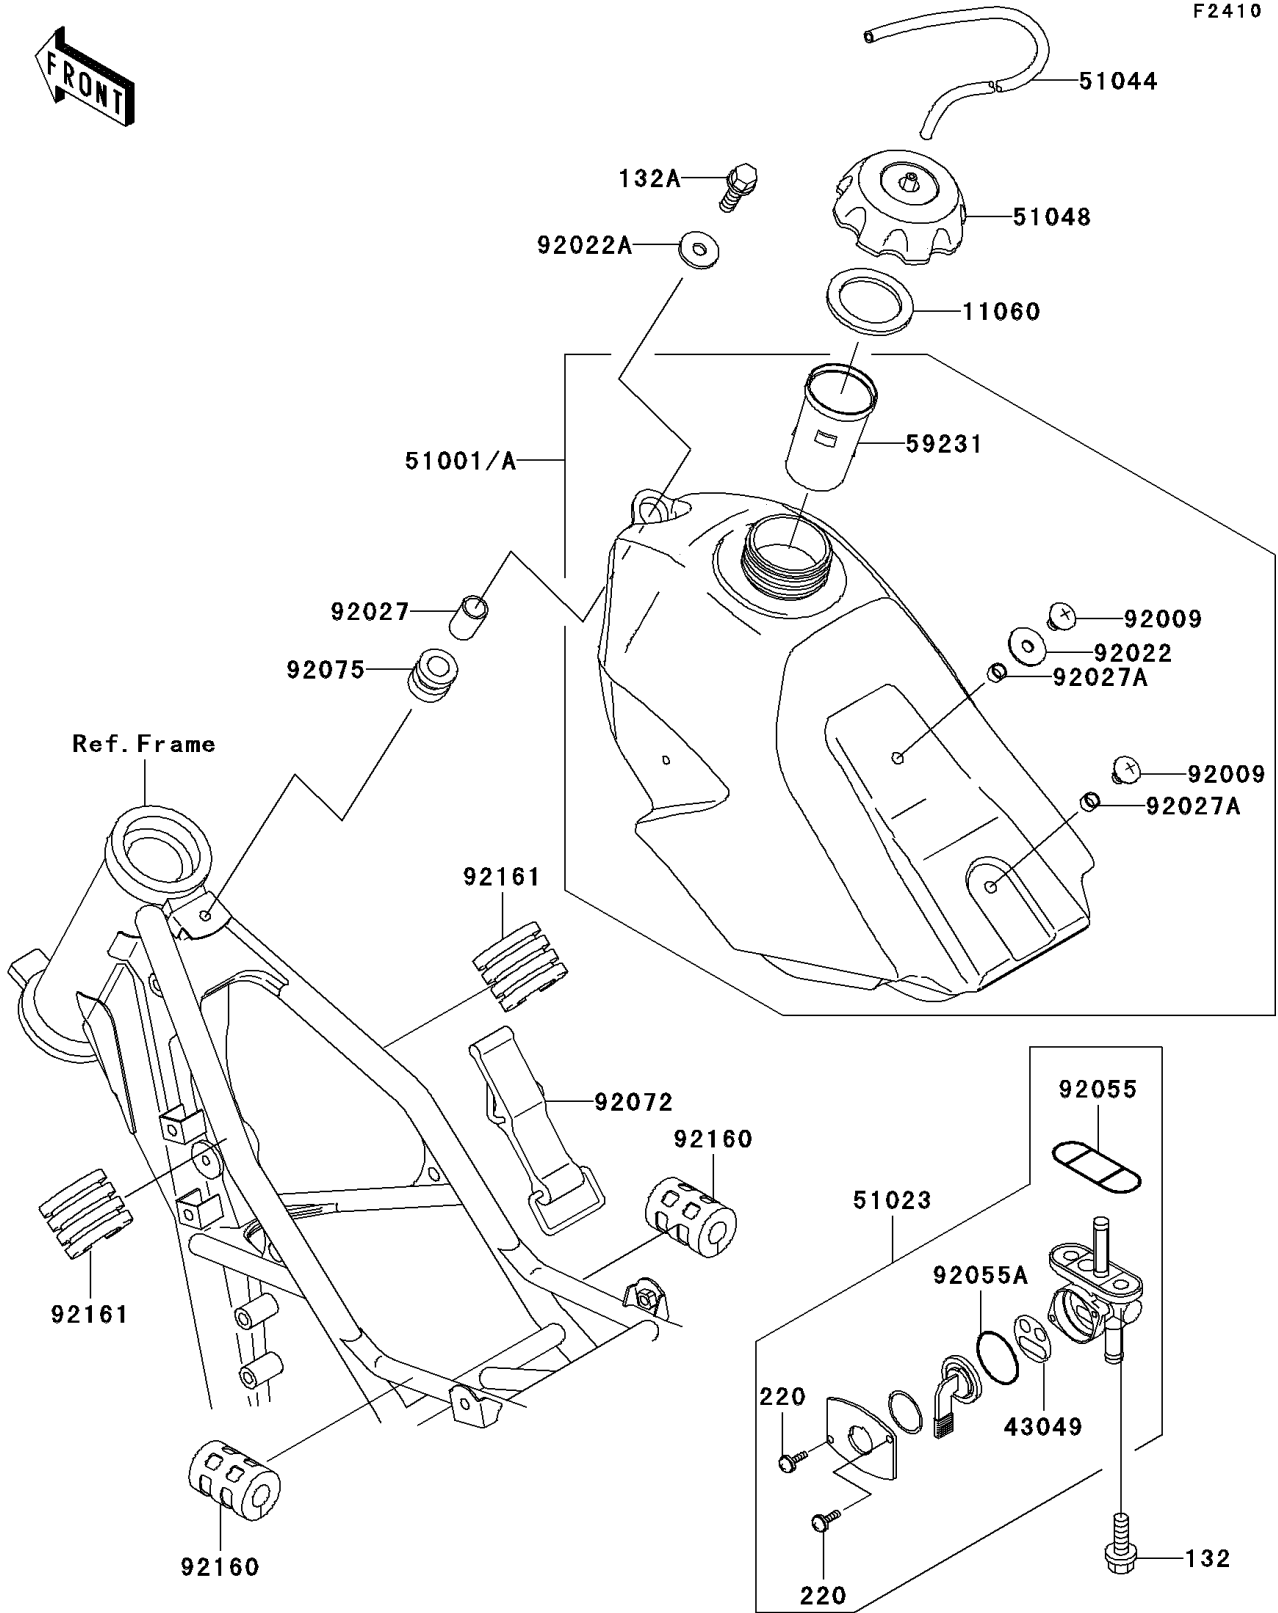

2003 KX85 PARTS DIAGRAM

Fuel Tank

2003 KX85 PARTS LIST

Fuel Tank

ITEM NAME	PART NUMBER	QUANTITY
BOLT-FLANGED-SMALL (Ref # 132)	132G0612	2
BOLT-FLANGED-SMALL (Ref # 132A)	132G0625	1
SCREW-PAN-CROS (Ref # 220)	220B0308	2
GASKET,FUEL TANK CAP (Ref # 11060)	11060-1340	1
PACKING,TAP VALVE (Ref # 43049)	43049-1091	1
TANK-COMP-FUEL,F.BLACK (Ref # 51001A)	51001-1677-6Z	1
TAP-ASSY,FUEL (Ref # 51023)	51023-1339	1
TUBE-ASSY (Ref # 51044)	51044-1185	1
CAP-ASSY-TANK,FUEL (Ref # 51048)	51048-1124	1
FILLER (Ref # 59231)	59231-1096	1
SCREW,6X10 (Ref # 92009)	92009-1530	2
WASHER,PLAIN,6MM (Ref # 92022)	92022-165	1
WASHER,6.5X24X2 (Ref # 92022A)	92022-1690	1
COLLAR,6.8X10X14 (Ref # 92027)	92027-1966	1
COLLAR,6.2X7.8X5 (Ref # 92027A)	92027-2096	2
RING-O,FUEL TAP PACKING (Ref # 92055)	92055-1348	1
RING-O,TAP LEVER (Ref # 92055A)	92055-1419	1
BAND,FUEL TANK (Ref # 92072)	92072-1229	1
DAMPER (Ref # 92075)	92075-1787	1
DAMPER,FUEL TANK (Ref # 92160)	92160-1236	2
DAMPER,FUEL TANK (Ref # 92161)	92161-1175	2