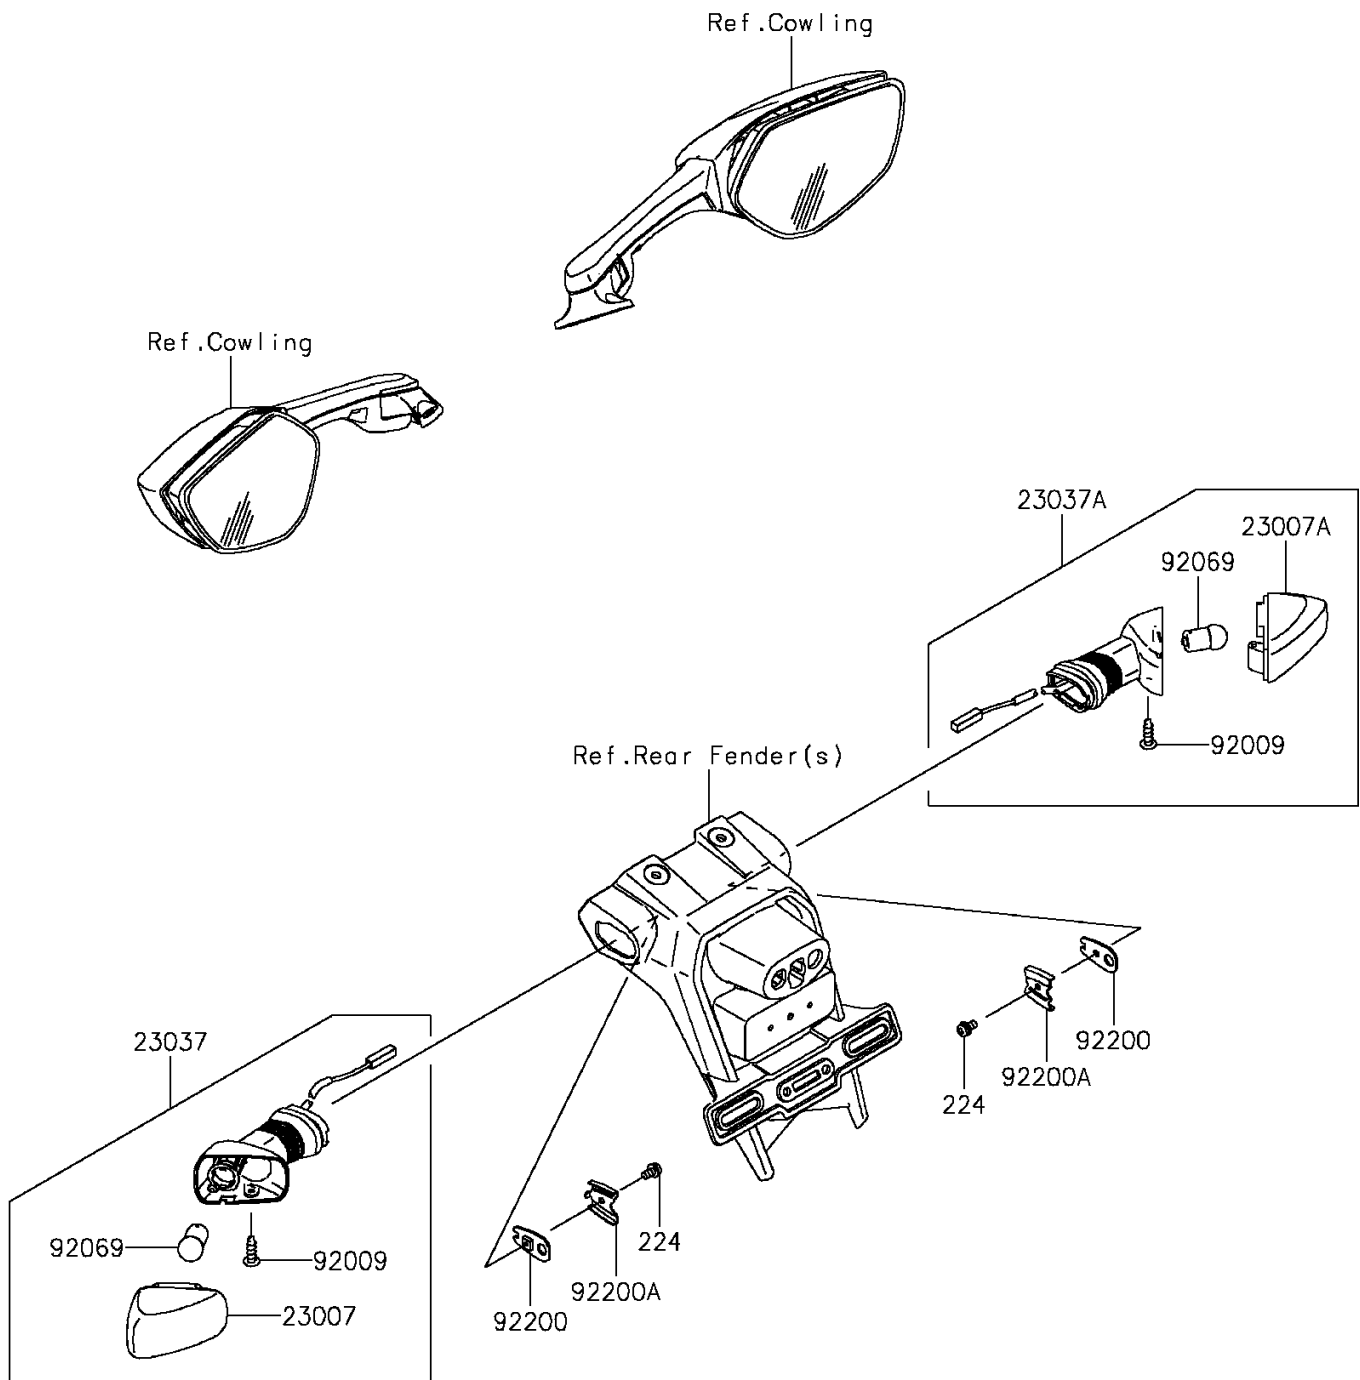

2015 Ninja® ZX™ -10R 30th Anniversary Edition PARTS DIAGRAM

Turn Signals

F2730

2015 Ninja® ZX™ -10R 30th Anniversary Edition PARTS LIST

Turn Signals

ITEM NAME	PART NUMBER	QUANTITY
LENS-COMP,SIGNAL LAMP (Ref # 23007)	23007-0102	1
LENS-COMP,SIGNAL LAMP (Ref # 23007A)	23007-0103	1
LAMP-ASSY-SIGNAL,RR,LH (Ref # 23037)	23037-0184	1
LAMP-ASSY-SIGNAL,RR,RH (Ref # 23037A)	23037-0185	1
SCREW,4X16,BLACK (Ref # 92009)	92009-1158	2
BULB,12V 10W (Ref # 92069)	92069-0020	2
WASHER,SIGNAL LAMP (Ref # 92200)	92200-0164	2
WASHER,SIGNAL LAMP (Ref # 92200A)	92200-0165	2
SCREW-PAN-WP-CROS,4X8 (Ref # 224)	224AB0408	2