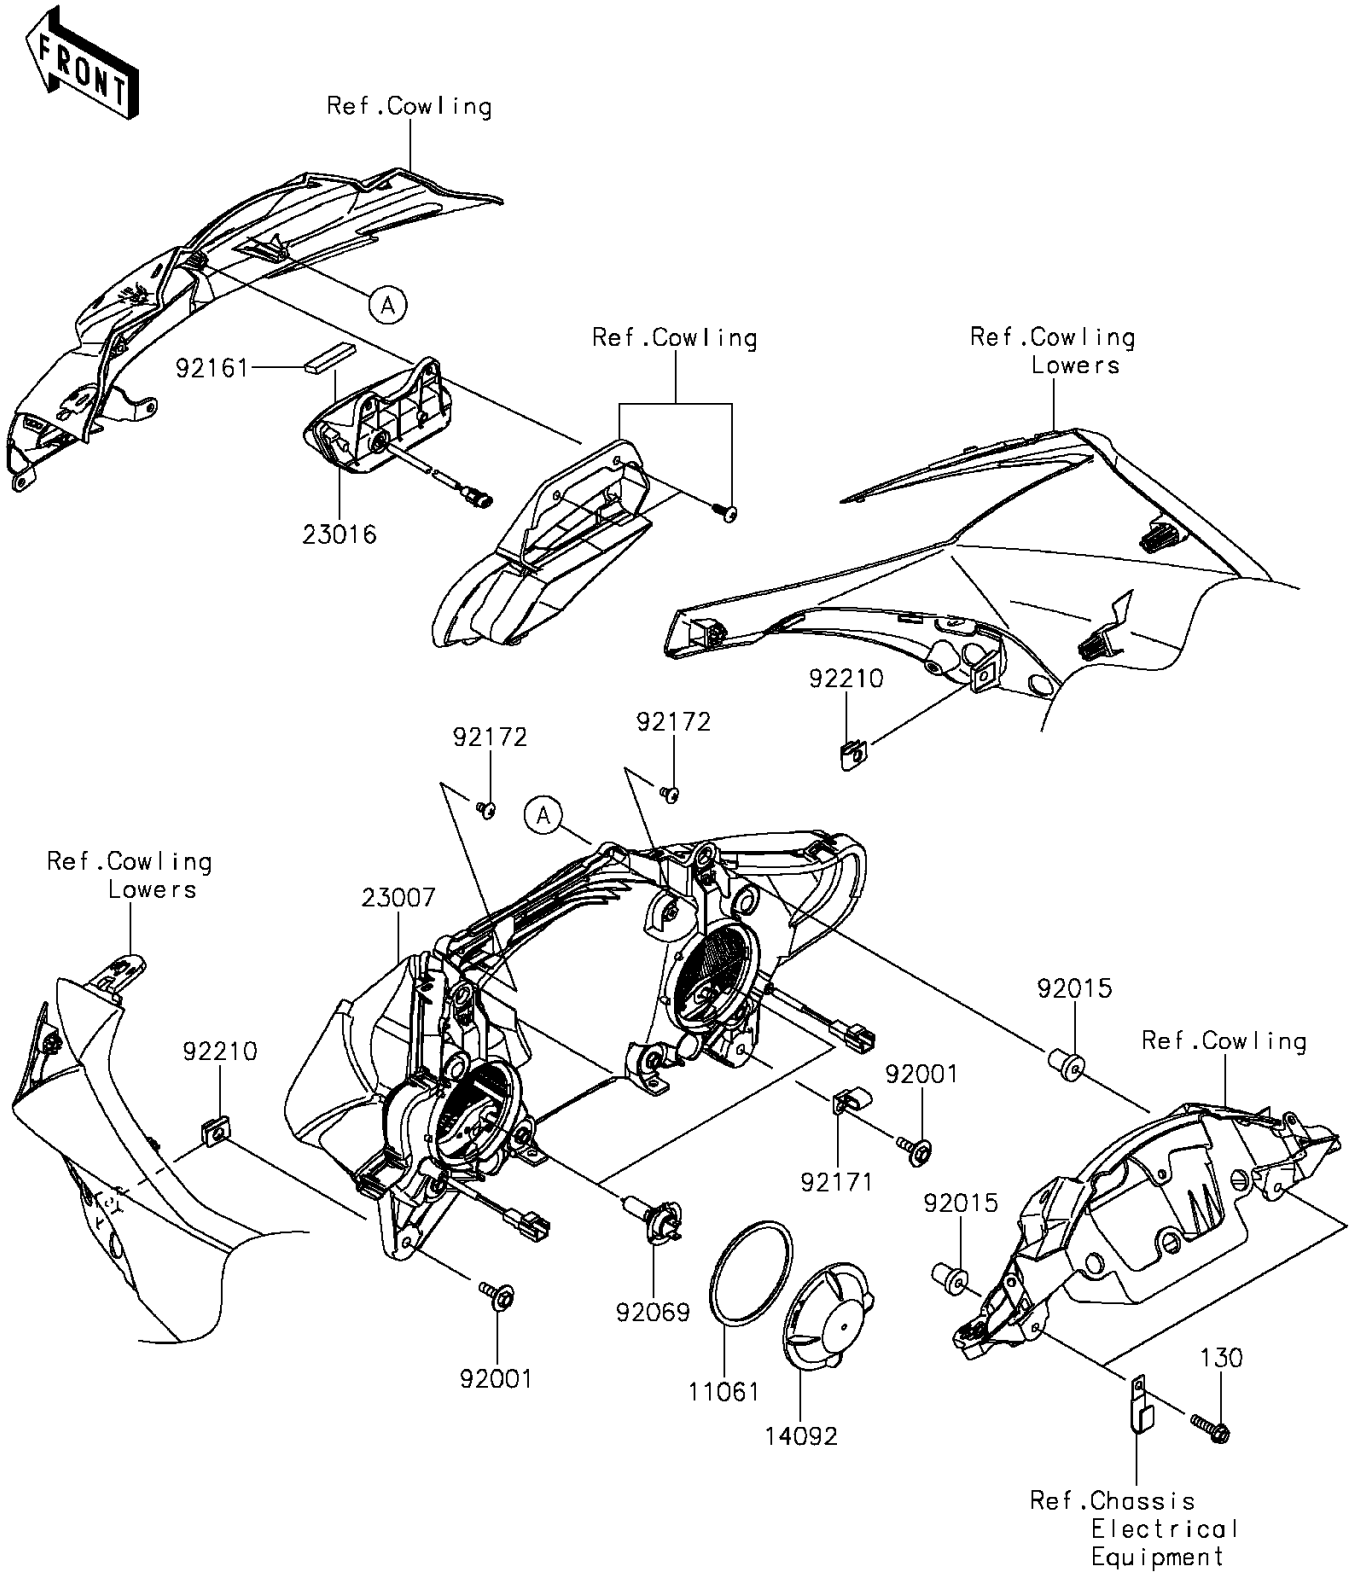

2015 Ninja® ZX™ -10R 30th Anniversary Edition PARTS DIAGRAM

Headlight(s)

F2710

2015 Ninja® ZX™ -10R 30th Anniversary Edition PARTS LIST

Headlight(s)

ITEM NAME	PART NUMBER	QUANTITY
GASKET (Ref # 11061)	11061-0746	2
COVER,HEAD LAMP (Ref # 14092)	14092-0793	2
LENS-COMP,HEAD LAMP (Ref # 23007)	23007-0155	1
LAMP-ASSY,POSITION LAMP (Ref # 23016)	23016-0045	1
BOLT,UPSET-WP,6X22 (Ref # 92001)	92001-1774	2
NUT,RUBBER,6MM (Ref # 92015)	92015-1692	2
BULB,12V 55W,H7 (Ref # 92069)	92069-0053	2
DAMPER,12X40X5 (Ref # 92161)	92161-0972	1
CLAMP (Ref # 92171)	92171-0926	1
SCREW,TAPPING,5X10 (Ref # 92172)	92172-0262	2
NUT (Ref # 92210)	92210-0130	2
BOLT-FLANGED,6X25 (Ref # 130)	130BB0625	2