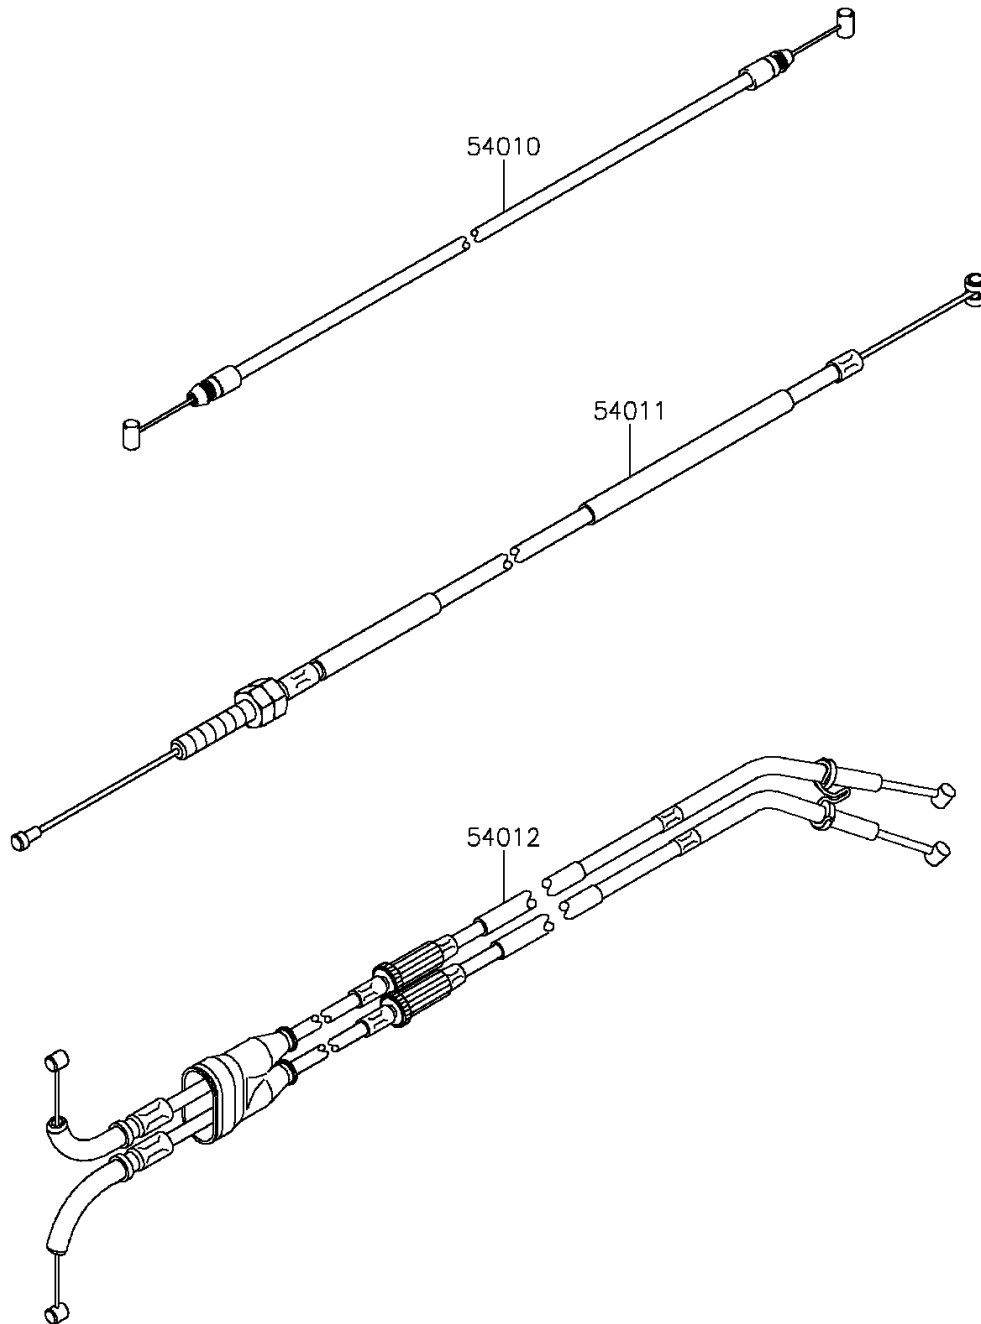

2015 Ninja® ZX™ -10R 30th Anniversary Edition PARTS DIAGRAM

Cables

F2540

2015 Ninja® ZX™ -10R 30th Anniversary Edition PARTS LIST

Cables

ITEM NAME	PART NUMBER	QUANTITY
CABLE,SEAT LOCK (Ref # 54010)	54010-0029	1
CABLE-CLUTCH (Ref # 54011)	54011-0106	1
CABLE-THROTTLE (Ref # 54012)	54012-0299	1