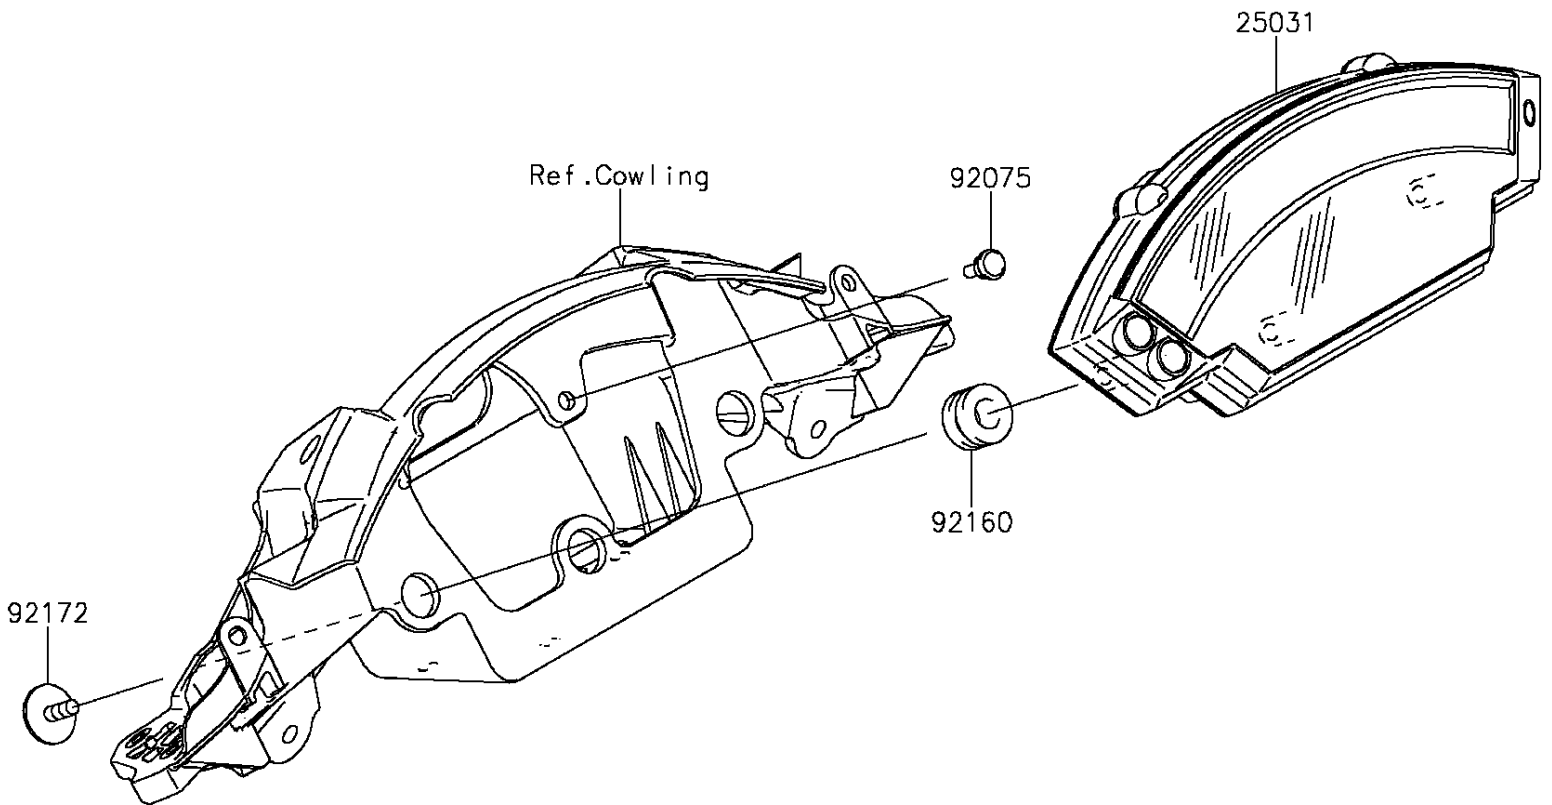

2015 Ninja® ZX™-10R 30th Anniversary Edition PARTS DIAGRAM

Meter(s)

F2530

2015 Ninja® ZX™ -10R 30th Anniversary Edition PARTS LIST

Meter(s)

ITEM NAME	PART NUMBER	QUANTITY
METER-ASSY,COMBINATION (Ref # 25031)	25031-0415	1
DAMPER (Ref # 92075)	92075-1808	1
DAMPER (Ref # 92160)	92160-1167	3
SCREW,TAPPING,WP,5X14 (Ref # 92172)	92172-0441	3