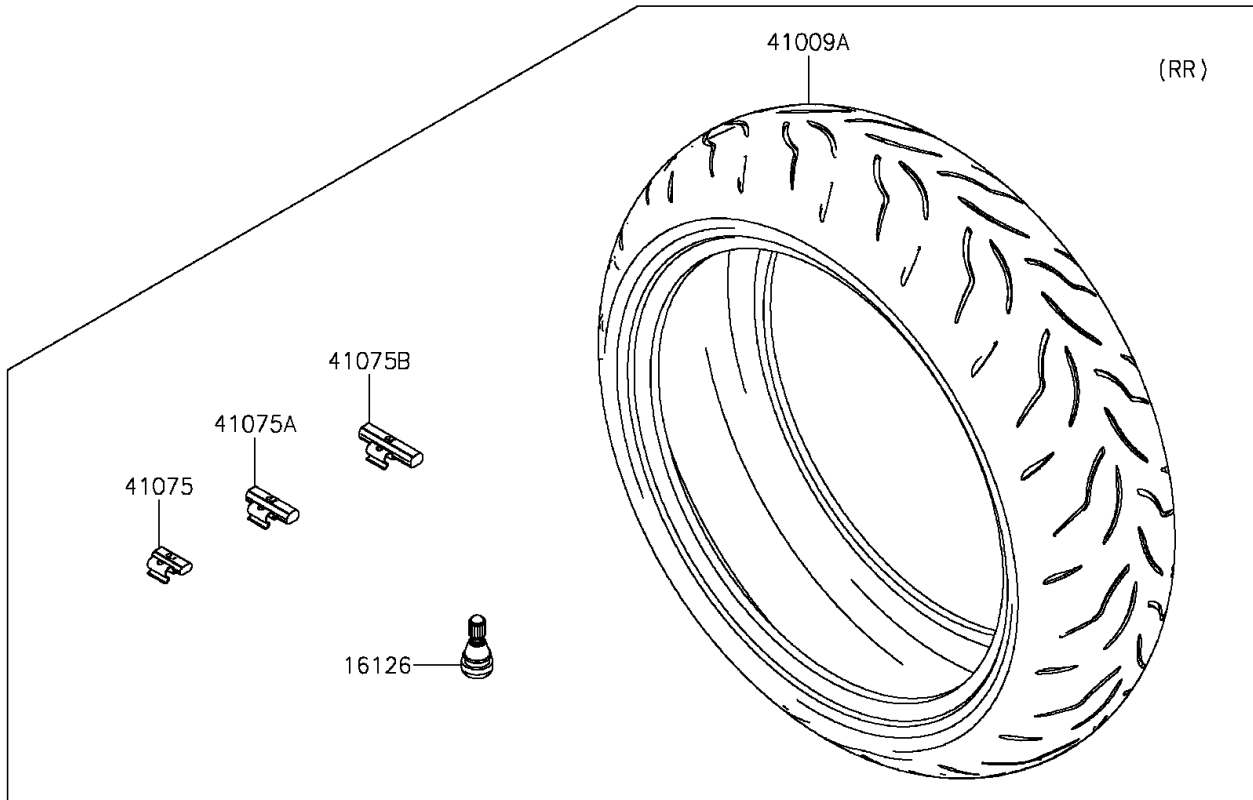

2015 Ninja® ZX™ -10R 30th Anniversary Edition PARTS DIAGRAM

Tires

F2210

2015 Ninja® ZX™ -10R 30th Anniversary Edition PARTS LIST

Tires

ITEM NAME	PART NUMBER	QUANTITY
VALVE,TIRE (Ref # 16126)	16126-1140	2
TIRE,FR,120/70ZR17(58W),BT016F (Ref # 41009)	41009-0272	1
TIRE,RR,190/55ZR17(75W),BT016R (Ref # 41009A)	41009-0273	1
BALANCER-WHEEL,10G,SILVER (Ref # 41075)	41075-0007	AR
BALANCER-WHEEL,20G,SILVER (Ref # 41075A)	41075-0008	AR
BALANCER-WHEEL,30G,SILVER (Ref # 41075B)	41075-0009	AR