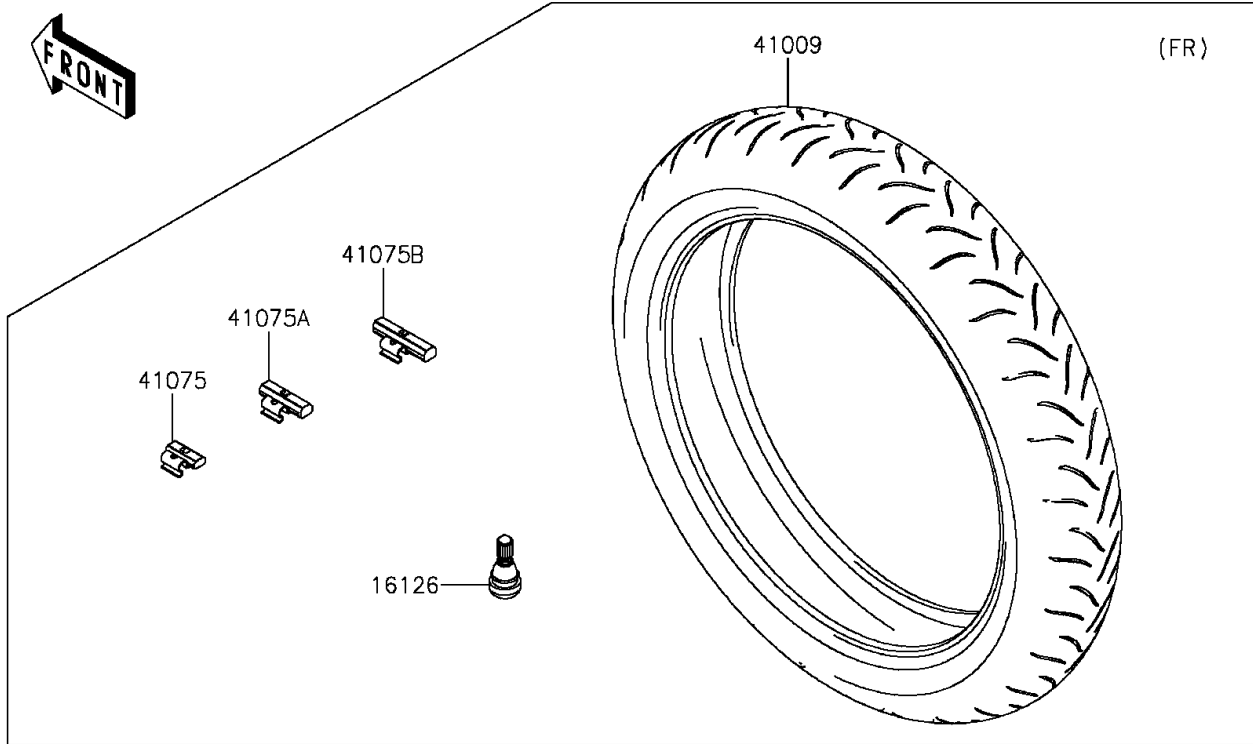

2015 Ninja® ZX™ -10R 30th Anniversary Edition PARTS DIAGRAM

Tires

F2210

2015 Ninja® ZX™ -10R 30th Anniversary Edition PARTS LIST

Tires

ITEM NAME	PART NUMBER	QUANTITY
VALVE,TIRE (Ref # 16126)	16126-1140	2
TIRE,FR,120/70ZR17(58W),BT016F (Ref # 41009)	41009-0272	1
TIRE,RR,190/55ZR17(75W),BT016R (Ref # 41009A)	41009-0273	1
BALANCER-WHEEL,10G,SILVER (Ref # 41075)	41075-0007	AR
BALANCER-WHEEL,20G,SILVER (Ref # 41075A)	41075-0008	AR
BALANCER-WHEEL,30G,SILVER (Ref # 41075B)	41075-0009	AR