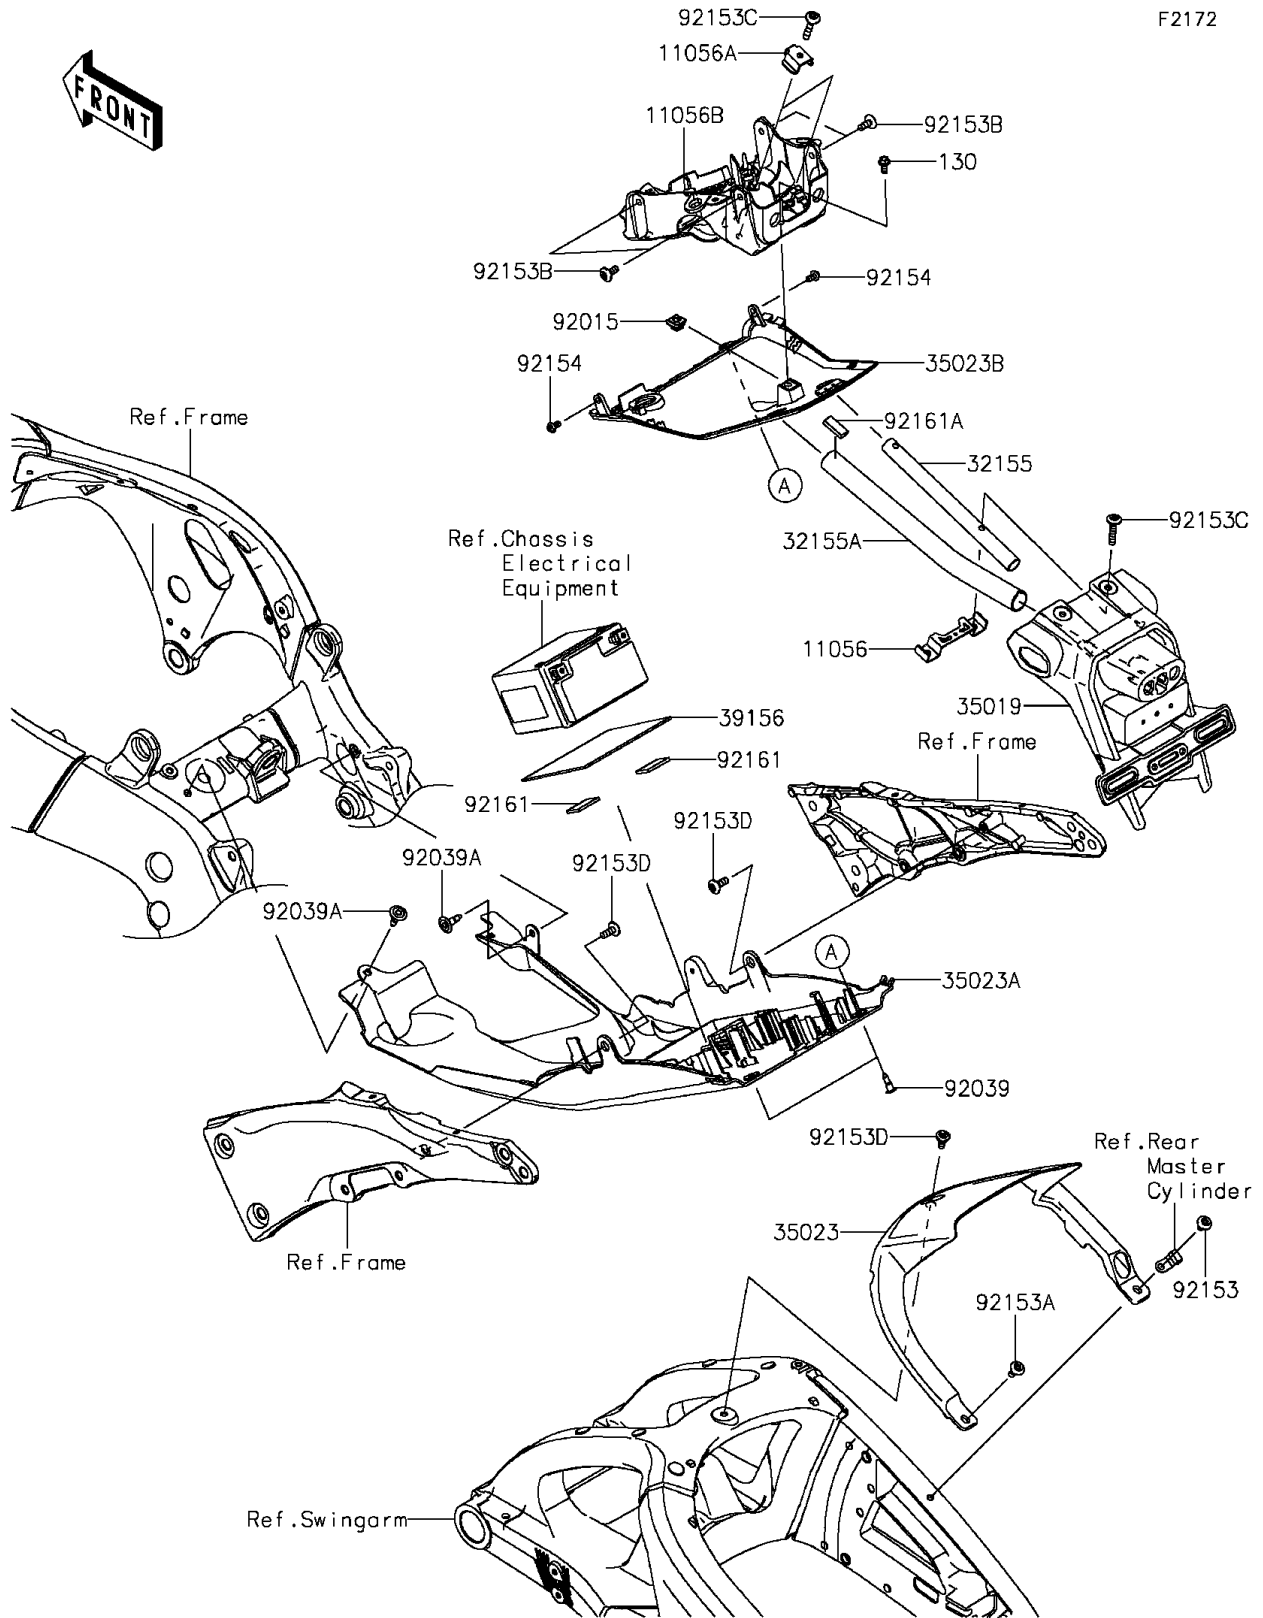

2015 Ninja® ZX™ -10R 30th Anniversary Edition PARTS DIAGRAM

Rear Fender(s)

F2172

2015 Ninja® ZX™ -10R 30th Anniversary Edition PARTS LIST

Rear Fender(s)

ITEM NAME	PART NUMBER	QUANTITY
BRACKET (Ref # 11056)	11056-0245	1
BRACKET (Ref # 11056A)	11056-0433	2
BRACKET,TAIL LAMP (Ref # 11056B)	11056-1855	1
PIPE,SIDE (Ref # 32155)	32155-0968	2
PIPE,CNT (Ref # 32155A)	32155-0969	1
FLAP,RR (Ref # 35019)	35019-0561	1
FENDER-REAR,INNER (Ref # 35023)	35023-0188	1
FENDER-REAR,FR (Ref # 35023A)	35023-0345	1
FENDER-REAR,RR (Ref # 35023B)	35023-0347	1
PAD,110X70X1.0 (Ref # 39156)	39156-0733	1
NUT,5MM (Ref # 92015)	92015-1573	1
RIVET (Ref # 92039)	92039-0068	2
RIVET (Ref # 92039A)	92039-1289	2
BOLT,SOCKET,6X10 (Ref # 92153)	92153-0411	1
BOLT,SOCKET,6X14 (Ref # 92153A)	92153-0422	1
BOLT,SOCKET,6X14 (Ref # 92153B)	92153-1446	4
BOLT,SOCKET,6X30 (Ref # 92153C)	92153-1528	4
BOLT,SOCKET,6MM (Ref # 92153D)	92153-1956	3
BOLT,SOCKET,5X10 (Ref # 92154)	92154-0211	2
DAMPER,20X30X3 (Ref # 92161)	92161-0958	2
DAMPER,10X25X5 (Ref # 92161A)	92161-0989	1
BOLT-FLANGED,5X12 (Ref # 130)	130BB0512	1