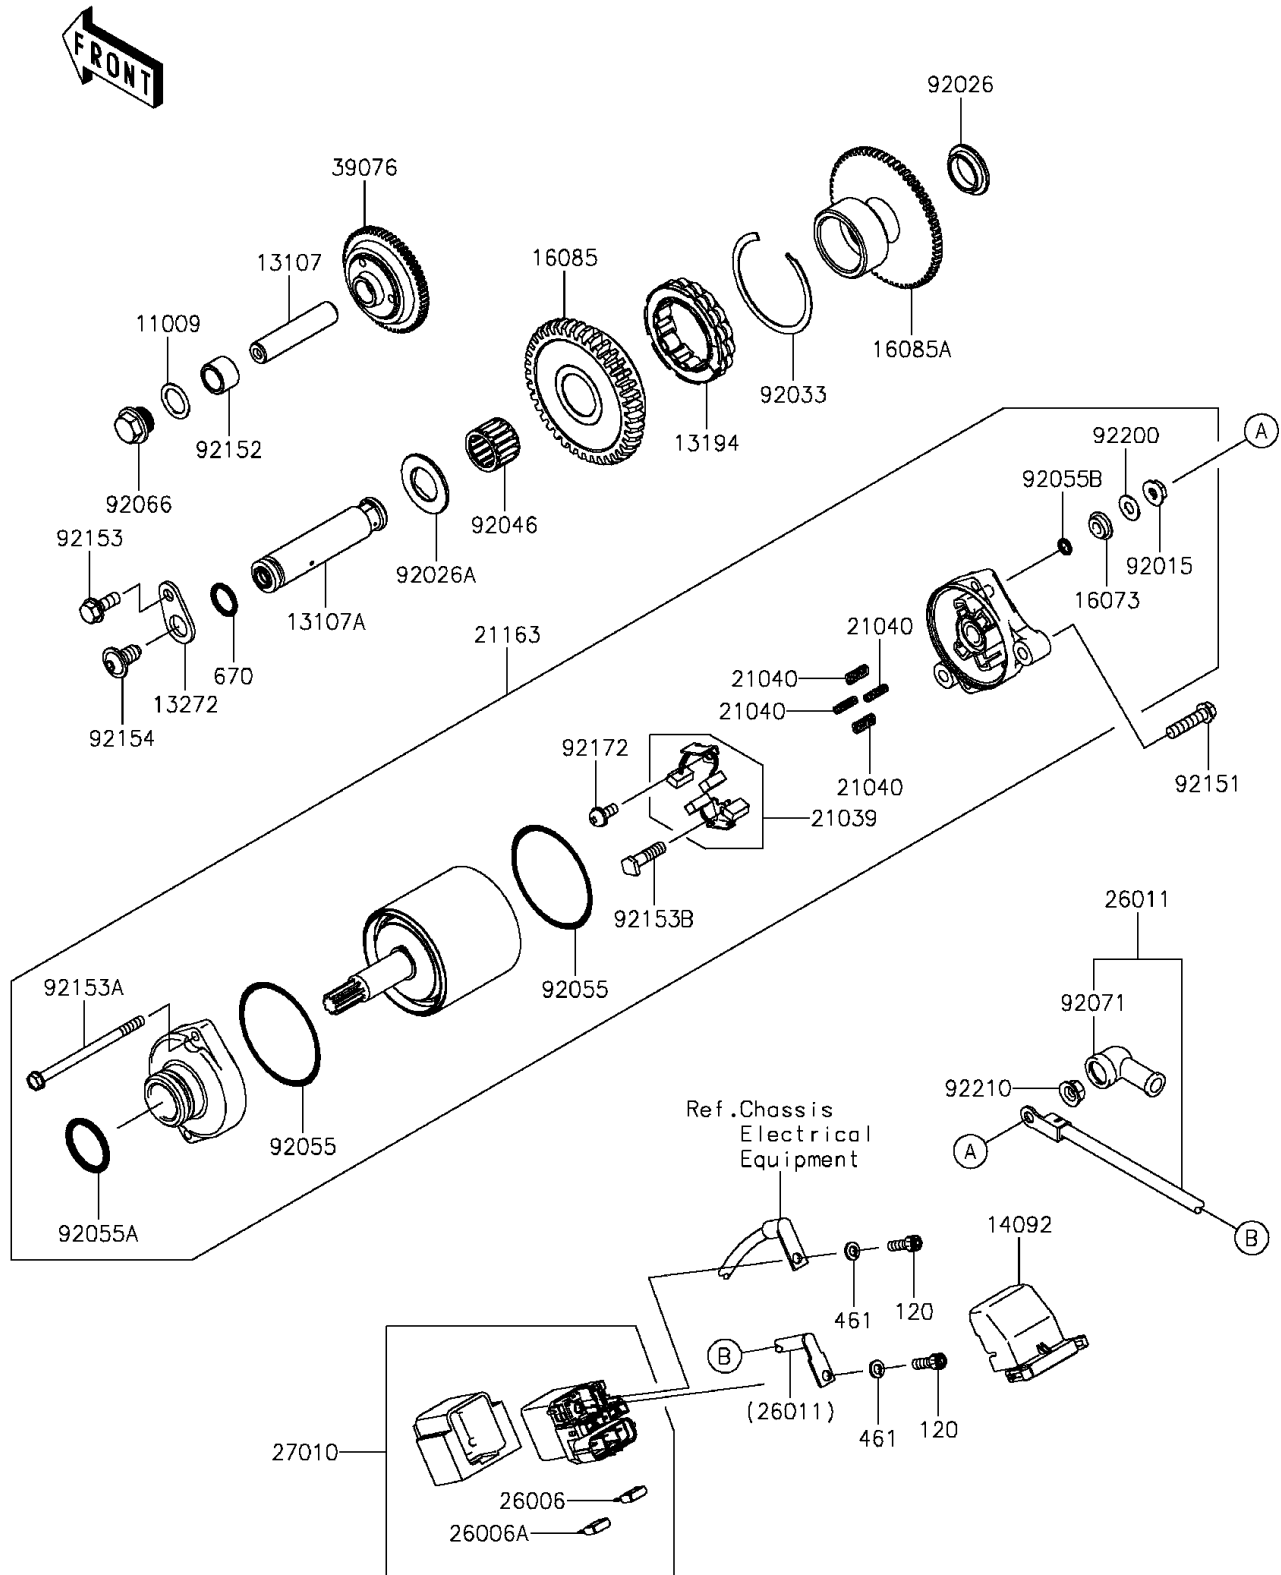

2015 Ninja® ZX™-10R 30th Anniversary Edition

PARTS DIAGRAM

Starter Motor

E1840

2015 Ninja® ZX™-10R 30th Anniversary Edition

Kawasaki
Let the Good Times Roll®

PARTS LIST

Starter Motor

ITEM NAME	PART NUMBER	QUANTITY
GASKET,14.3X20X1 (Ref # 11009)	11009-1238	1
SHAFT (Ref # 13107)	13107-0231	1
SHAFT,ONEWAY CLUTCH (Ref # 13107A)	13107-0233	1
CLUTCH-ONEWAY (Ref # 13194)	13194-0553	1
PLATE (Ref # 13272)	13272-0888	1
COVER (Ref # 14092)	14092-0109	1
INSULATOR (Ref # 16073)	16073-0053	1
GEAR,39T (Ref # 16085)	16085-0142	1
GEAR,62T (Ref # 16085A)	16085-0143	1
BRUSH,CARBON (Ref # 21039)	21039-0004	1
SPRING-BRUSH (Ref # 21040)	21040-0003	4
STARTER-ELECTRIC (Ref # 21163)	21163-0064	1
FUSE,MINI BLADE,15A,BLUE (Ref # 26006)	26006-0001	1
FUSE,MINI BLADE,30A,GREEN (Ref # 26006A)	26006-1080	1
WIRE-LEAD (Ref # 26011)	26011-0308	1
SWITCH (Ref # 27010)	27010-0773	1
LIMITER (Ref # 39076)	39076-0554	1
NUT,STARTER MOTOR (Ref # 92015)	92015-1476	1
SPACER,RH (Ref # 92026)	92026-0157	1
SPACER,LH (Ref # 92026A)	92026-0158	1
RING-SNAP (Ref # 92033)	92033-3731	1
BEARING-NEEDLE,FMJ-182417 (Ref # 92046)	92046-0040	1
RING-O (Ref # 92055)	92055-0136	2
RING-O (Ref # 92055A)	92055-1276	1
RING-O,4.5X2.0 (Ref # 92055B)	92055-1370	1
PLUG,14X8 (Ref # 92066)	92066-1273	1
GROMMET (Ref # 92071)	92071-0024	1
BOLT,FLANGED-SMALL,6X25 (Ref # 92151)	92151-1930	2
COLLAR,12.2X17X12 (Ref # 92152)	92152-0870	1

2015 Ninja® ZX™-10R 30th Anniversary Edition

Kawasaki
Let the Good Times Roll®

PARTS LIST

Starter Motor

ITEM NAME	PART NUMBER	QUANTITY
BOLT,FLANGED,6X16 (Ref # 92153)	92153-1551	1
BOLT (Ref # 92153A)	92153-1850	2
BOLT (Ref # 92153B)	92153-1866	1
BOLT,SOCKET,8X16 (Ref # 92154)	92154-0397	1
SCREW (Ref # 92172)	92172-0334	1
WASHER (Ref # 92200)	92200-0386	1
NUT,6MM (Ref # 92210)	92210-0188	1
BOLT-SOCKET,5X10 (Ref # 120)	120CB0510	2
WASHER-SPRING,5MM (Ref # 461)	461DB0500	2
O RING,14MM (Ref # 670)	670D2014	1