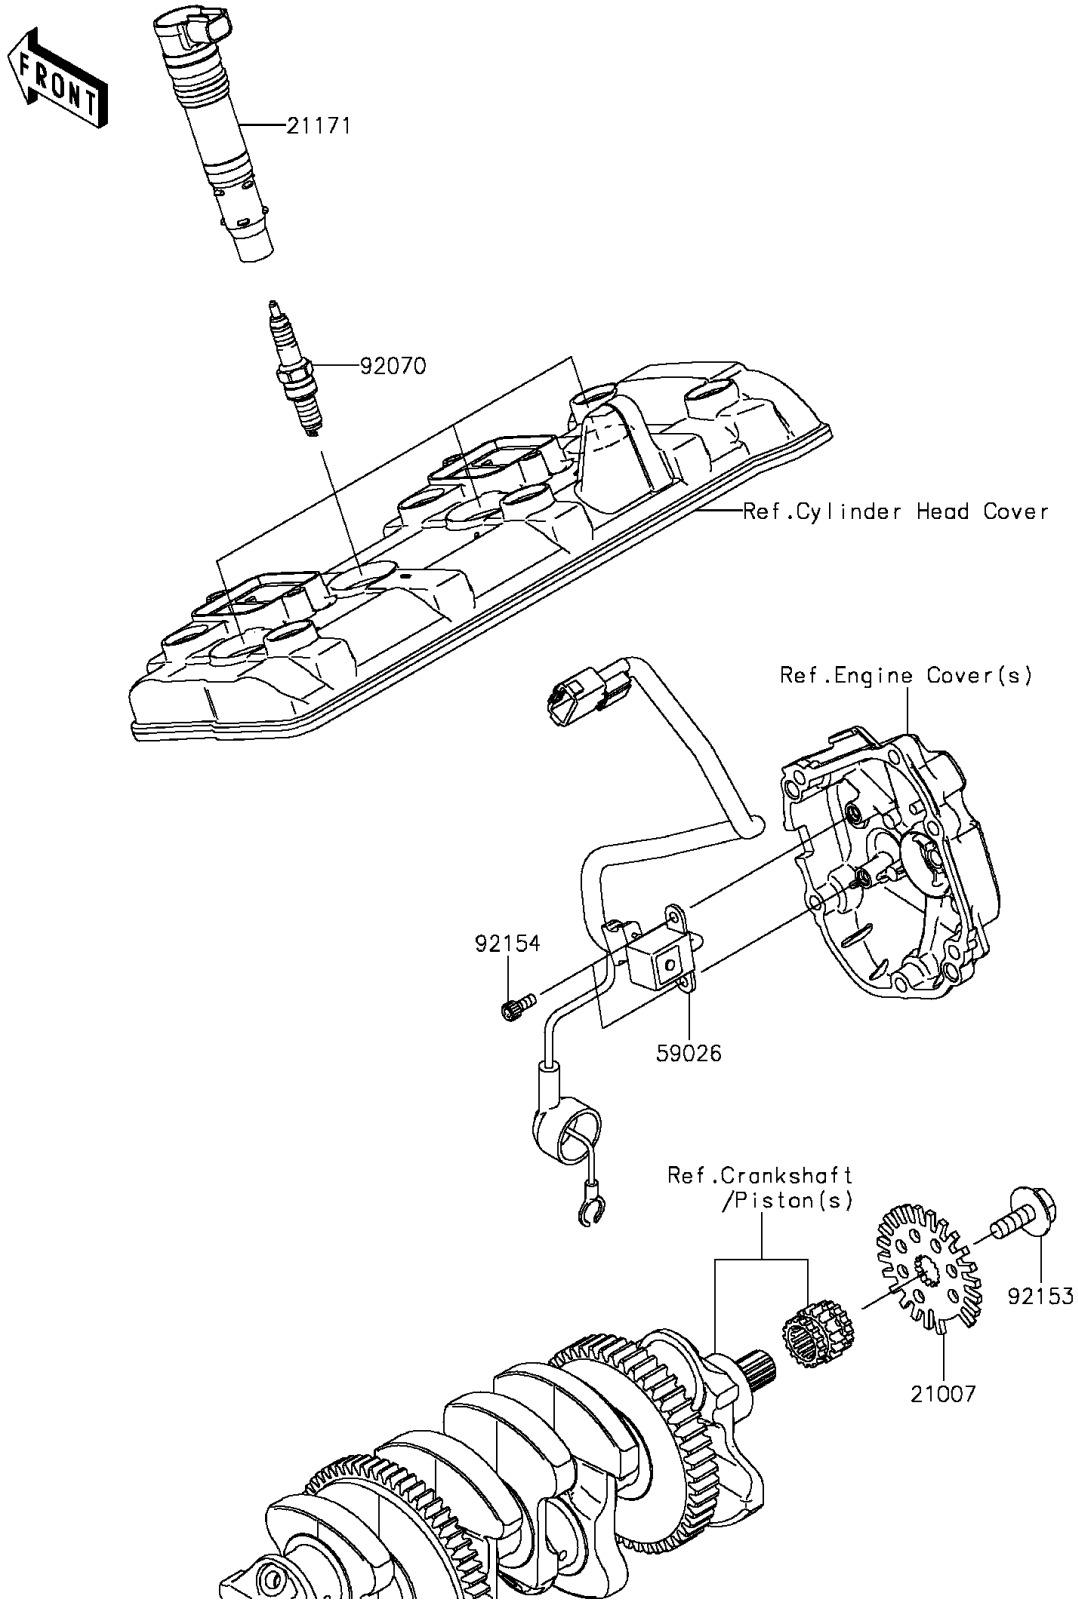

2015 Ninja® ZX™ -10R 30th Anniversary Edition PARTS DIAGRAM

Ignition System

E1830

2015 Ninja® ZX™ -10R 30th Anniversary Edition PARTS LIST

Ignition System

ITEM NAME	PART NUMBER	QUANTITY
ROTOR,PULSING (Ref # 21007)	21007-0019	1
COIL-ASSY-IGNITION (Ref # 21171)	21171-0029	4
COIL-PULSING (Ref # 59026)	59026-0035	1
PLUG-SPARK,CR9EIA(NGK) (Ref # 92070)	92070-0014	4
BOLT,FLANGED,8X23 (Ref # 92153)	92153-0549	1
BOLT,SOCKET,5X12 (Ref # 92154)	92154-0503	2