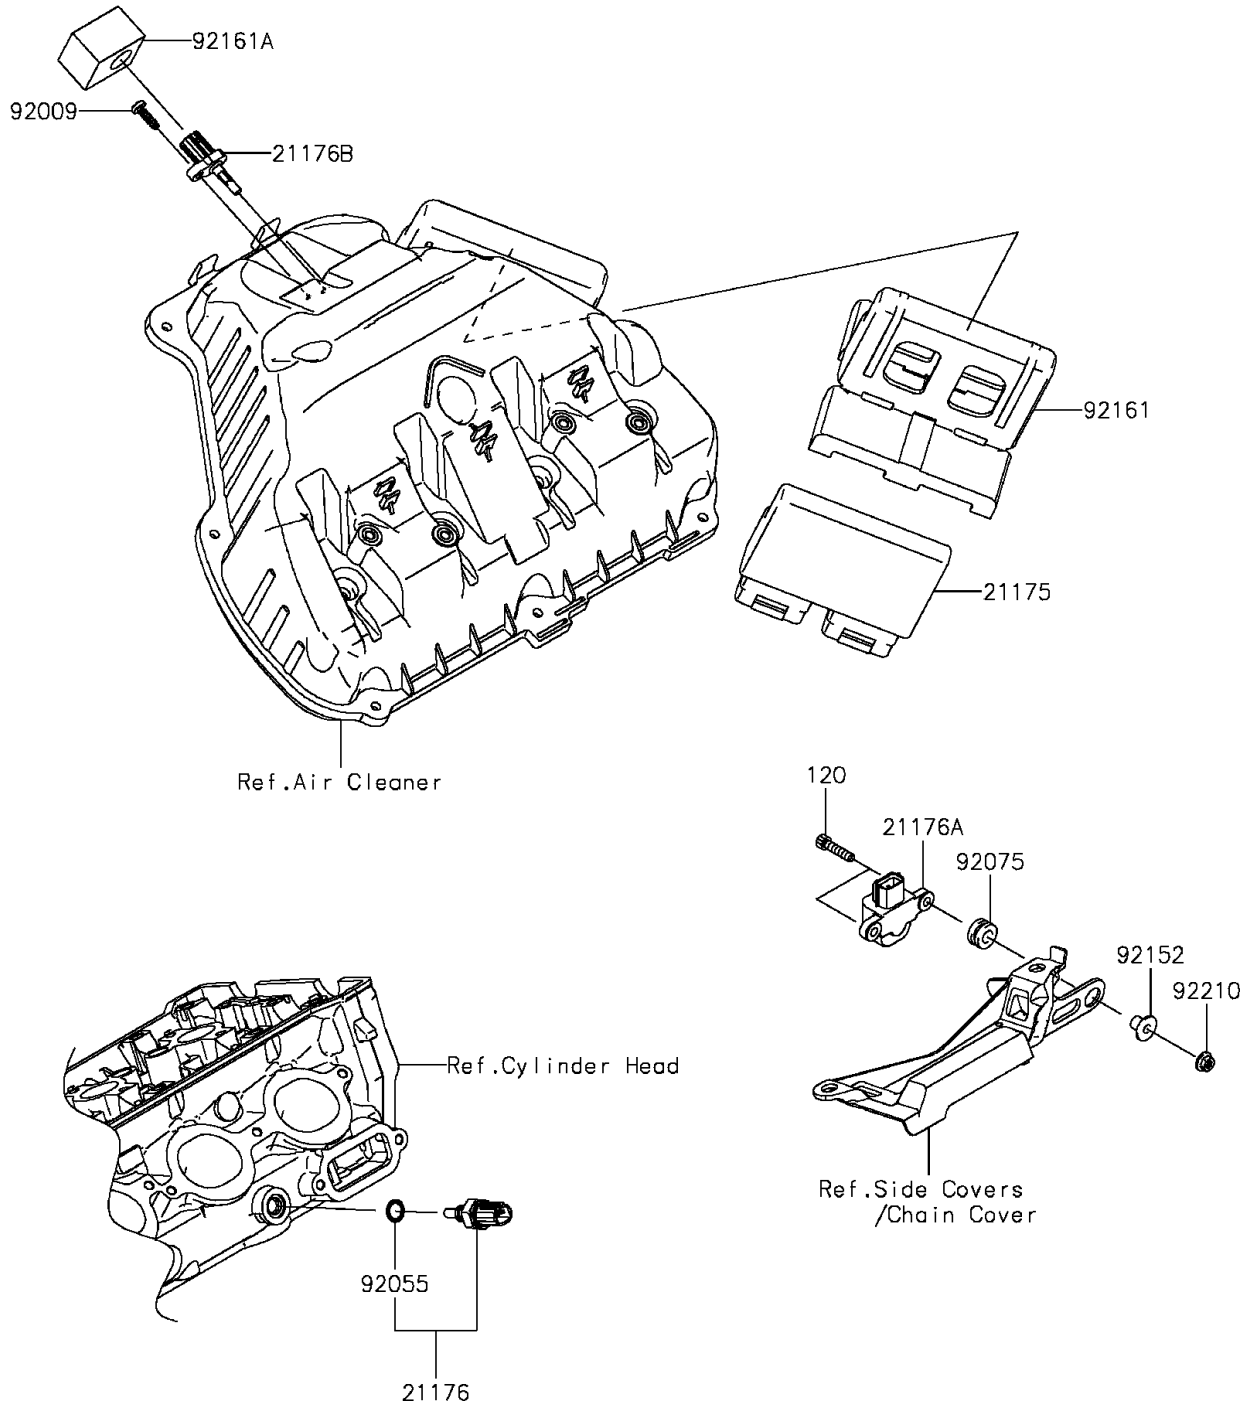

# 2015 Ninja® ZX™ -10R 30th Anniversary Edition PARTS DIAGRAM

Fuel Injection

E1530

## 2015 Ninja® ZX™ -10R 30th Anniversary Edition PARTS LIST

### Fuel Injection

ITEM NAME	PART NUMBER	QUANTITY
CONTROL UNIT-ELECTRONIC (Ref # 21175)	21175-0764	1
SENSOR,WATER TEMP (Ref # 21176)	21176-0009	1
SENSOR,VEHICLE-DOWN (Ref # 21176A)	21176-0026	1
SENSOR,AIR TEMPERATURE (Ref # 21176B)	21176-0048	1
SCREW,TAPPING,5X16 (Ref # 92009)	92009-1984	1
RING-O,9.5X1.9 (Ref # 92055)	92055-0016	1
DAMPER (Ref # 92075)	92075-1912	2
COLLAR (Ref # 92152)	92152-0134	2
DAMPER,ECU (Ref # 92161)	92161-0875	1
DAMPER (Ref # 92161A)	92161-0985	1
NUT,FLANGED,5MM (Ref # 92210)	92210-0007	2
BOLT-SOCKET,5X22 (Ref # 120)	120CA0522	2