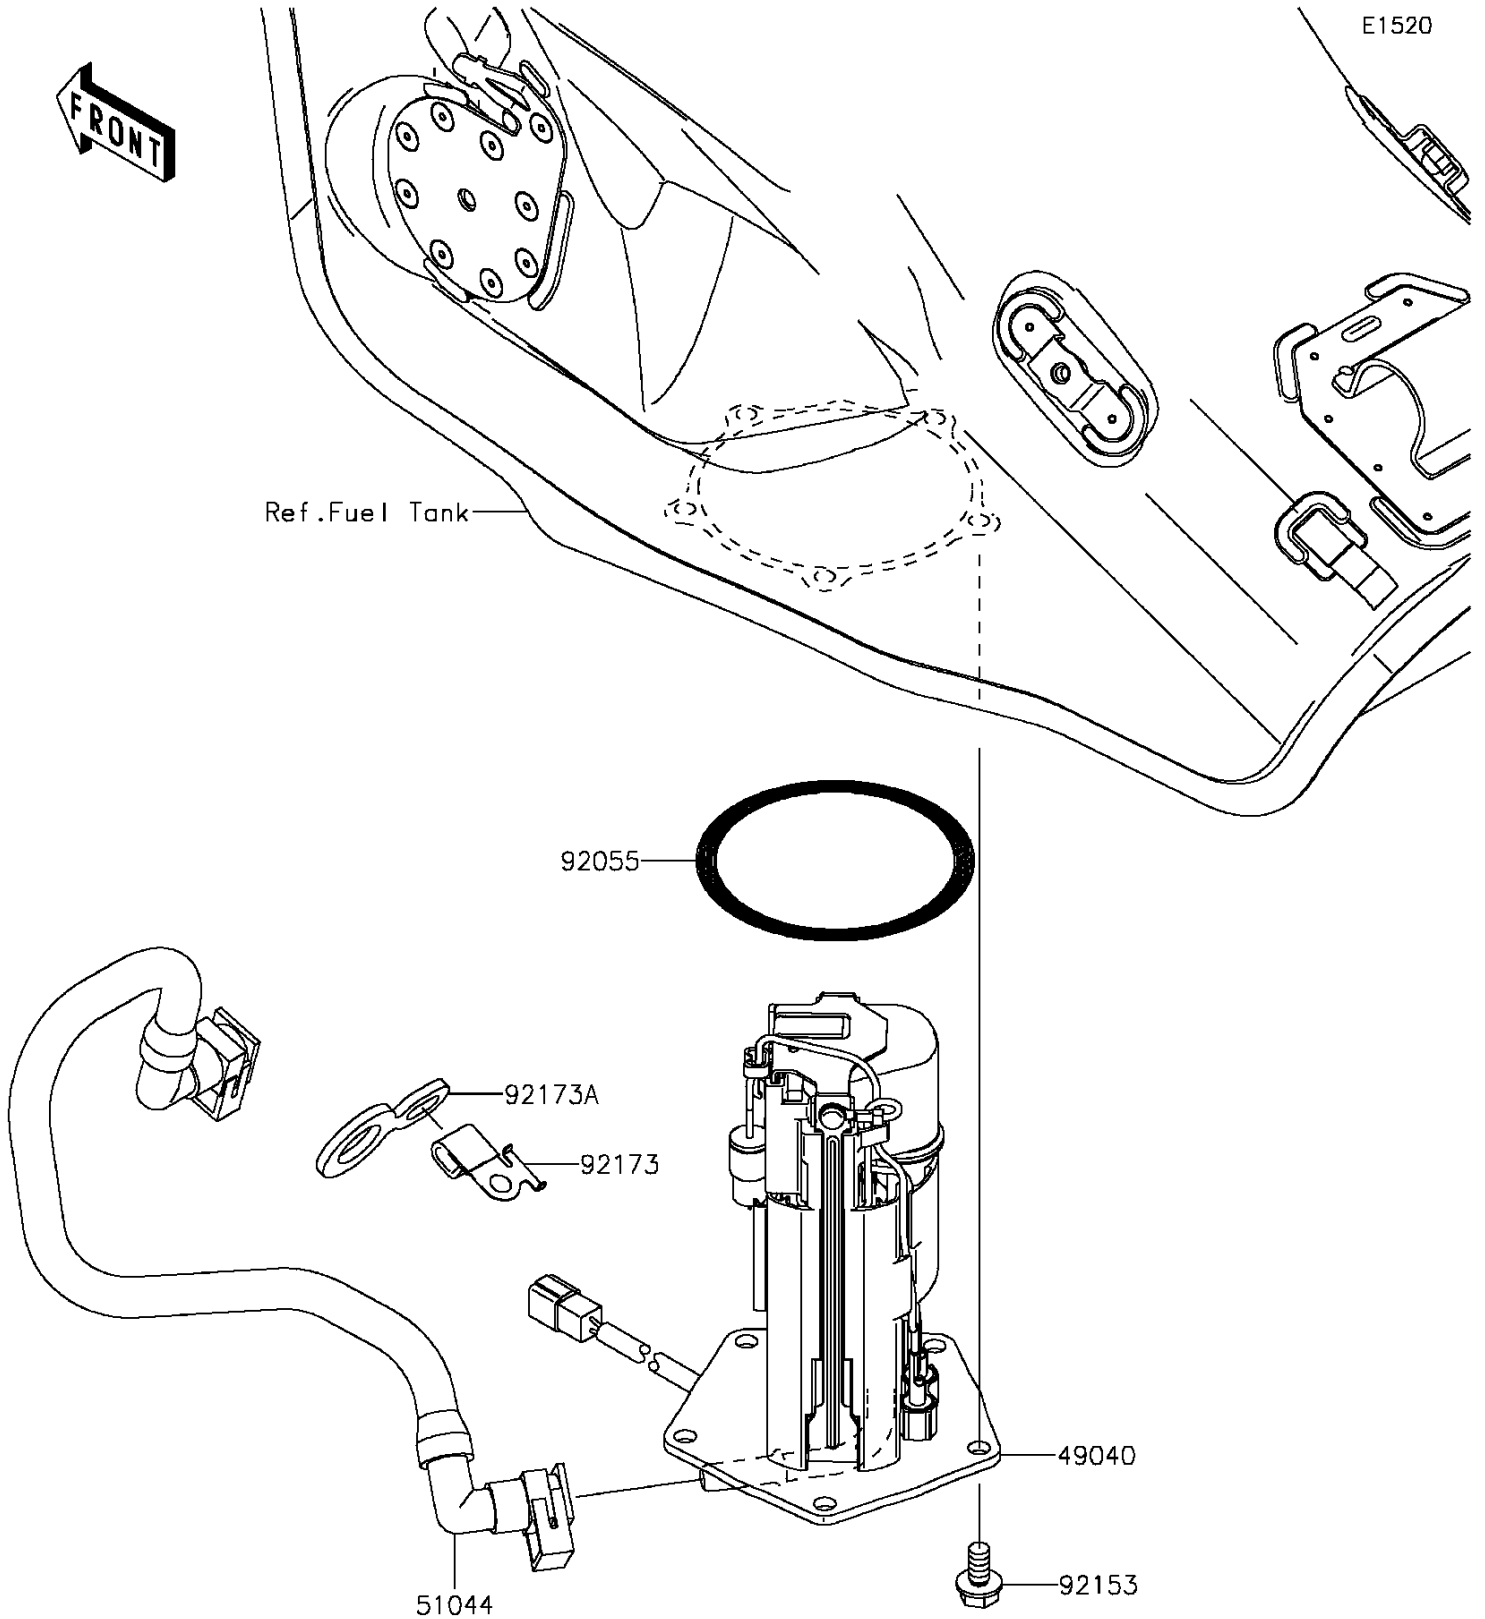

# 2015 Ninja® ZX™ -10R 30th Anniversary Edition PARTS DIAGRAM

## Fuel Pump

### Fuel Pump

ITEM NAME	PART NUMBER	QUANTITY
PUMP-FUEL (Ref # 49040)	49040-0049	1
TUBE-ASSY,FUEL (Ref # 51044)	51044-0118	1
RING-O,70.6X5.7 (Ref # 92055)	92055-0210	1
BOLT,FLANGED,6X12 (Ref # 92153)	92153-1295	5
CLAMP (Ref # 92173)	92173-0831	1
CLAMP (Ref # 92173A)	92173-0832	1