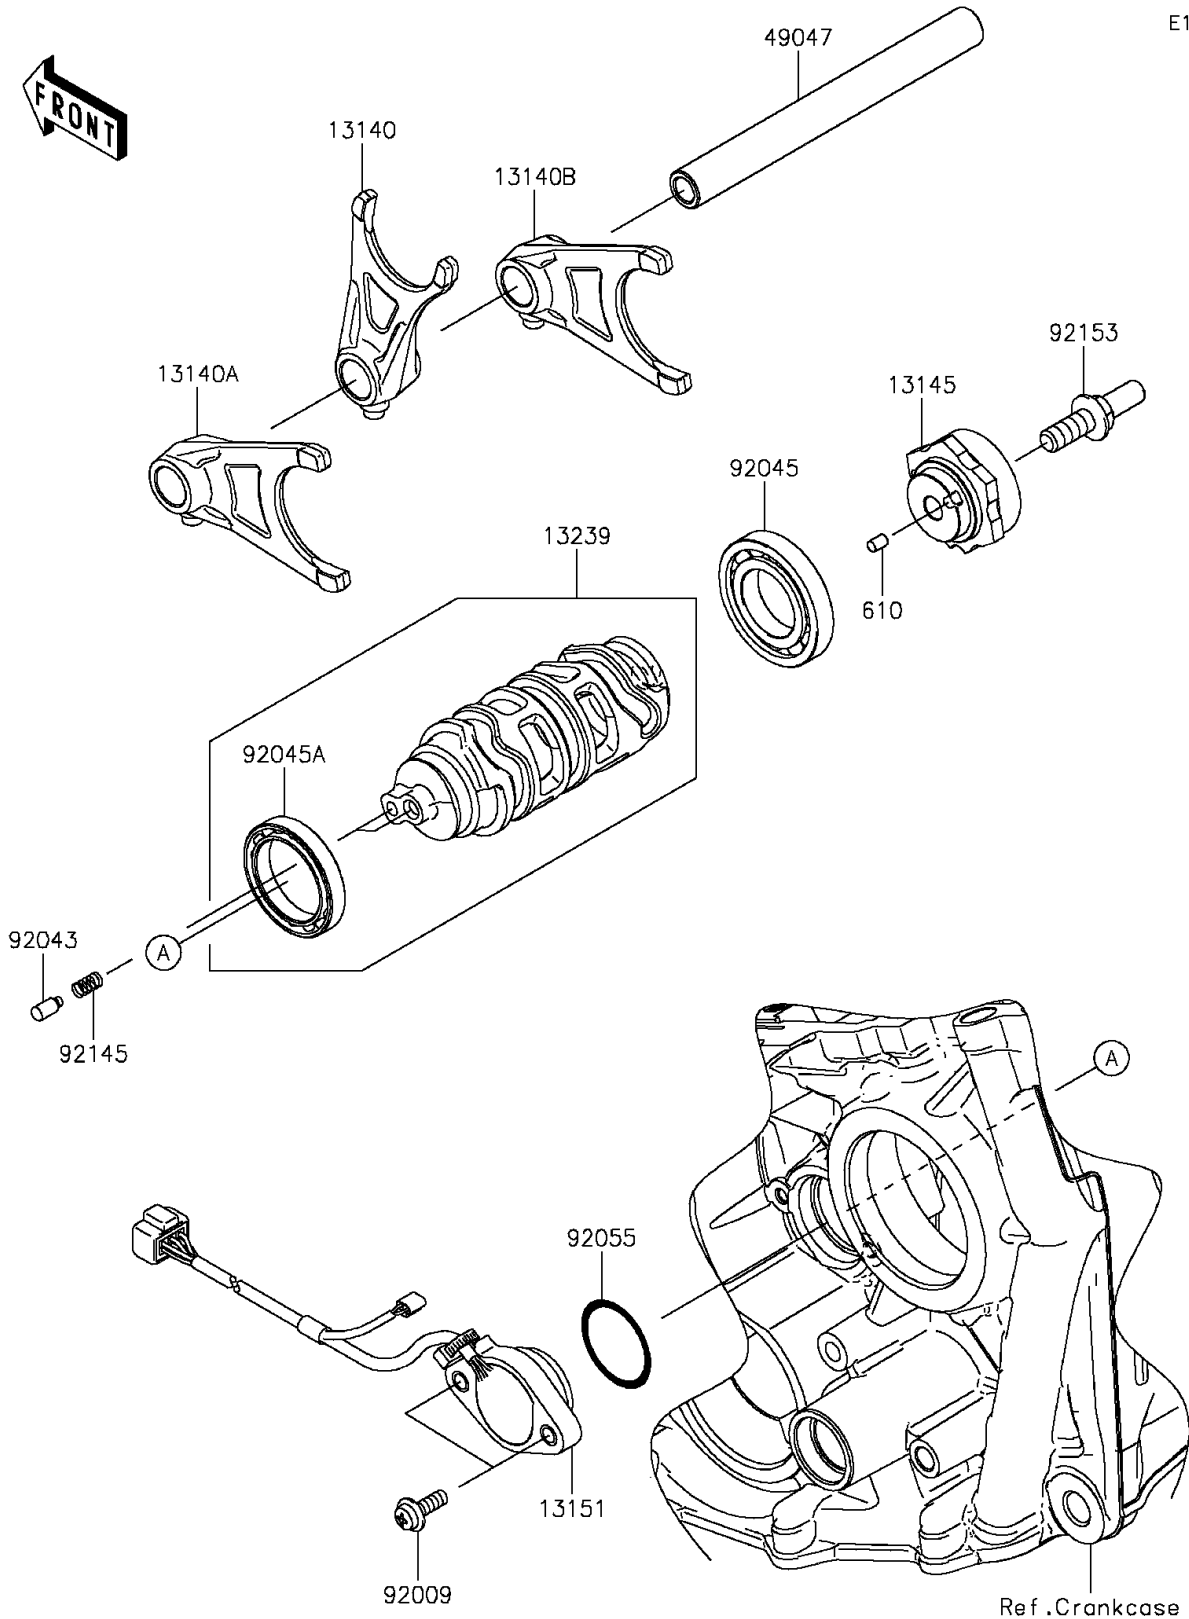

2015 Ninja® ZX™ -10R 30th Anniversary Edition PARTS DIAGRAM

Gear Change Drum/Shift Fork(s)

E1362

2015 Ninja® ZX™ -10R 30th Anniversary Edition PARTS LIST

Gear Change Drum/Shift Fork(s)

ITEM NAME	PART NUMBER	QUANTITY
FORK-SHIFT,INPUT (Ref # 13140)	13140-0063	1
FORK-SHIFT,OUTPUT,LH (Ref # 13140A)	13140-0064	1
FORK-SHIFT,OUTPUT,RH (Ref # 13140B)	13140-0065	1
CAM-CHANGE DRUM (Ref # 13145)	13145-0051	1
SWITCH-COMP,GEAR POSITION (Ref # 13151)	13151-0053	1
DRUM-ASSY-CHANGE (Ref # 13239)	13239-0559	1
ROD-SHIFT (Ref # 49047)	49047-0623	1
SCREW (Ref # 92009)	92009-1895	2
PIN (Ref # 92043)	92043-1654	2
BEARING-BALL,16005 (Ref # 92045)	92045-1045	1
BEARING-BALL,6806 (Ref # 92045A)	92045-1152	1
RING-O,27.7X2.4 (Ref # 92055)	92055-091	1
SPRING (Ref # 92145)	92145-1414	2
BOLT (Ref # 92153)	92153-1735	1
ROLLER,4X6 (Ref # 610)	610A0406	1