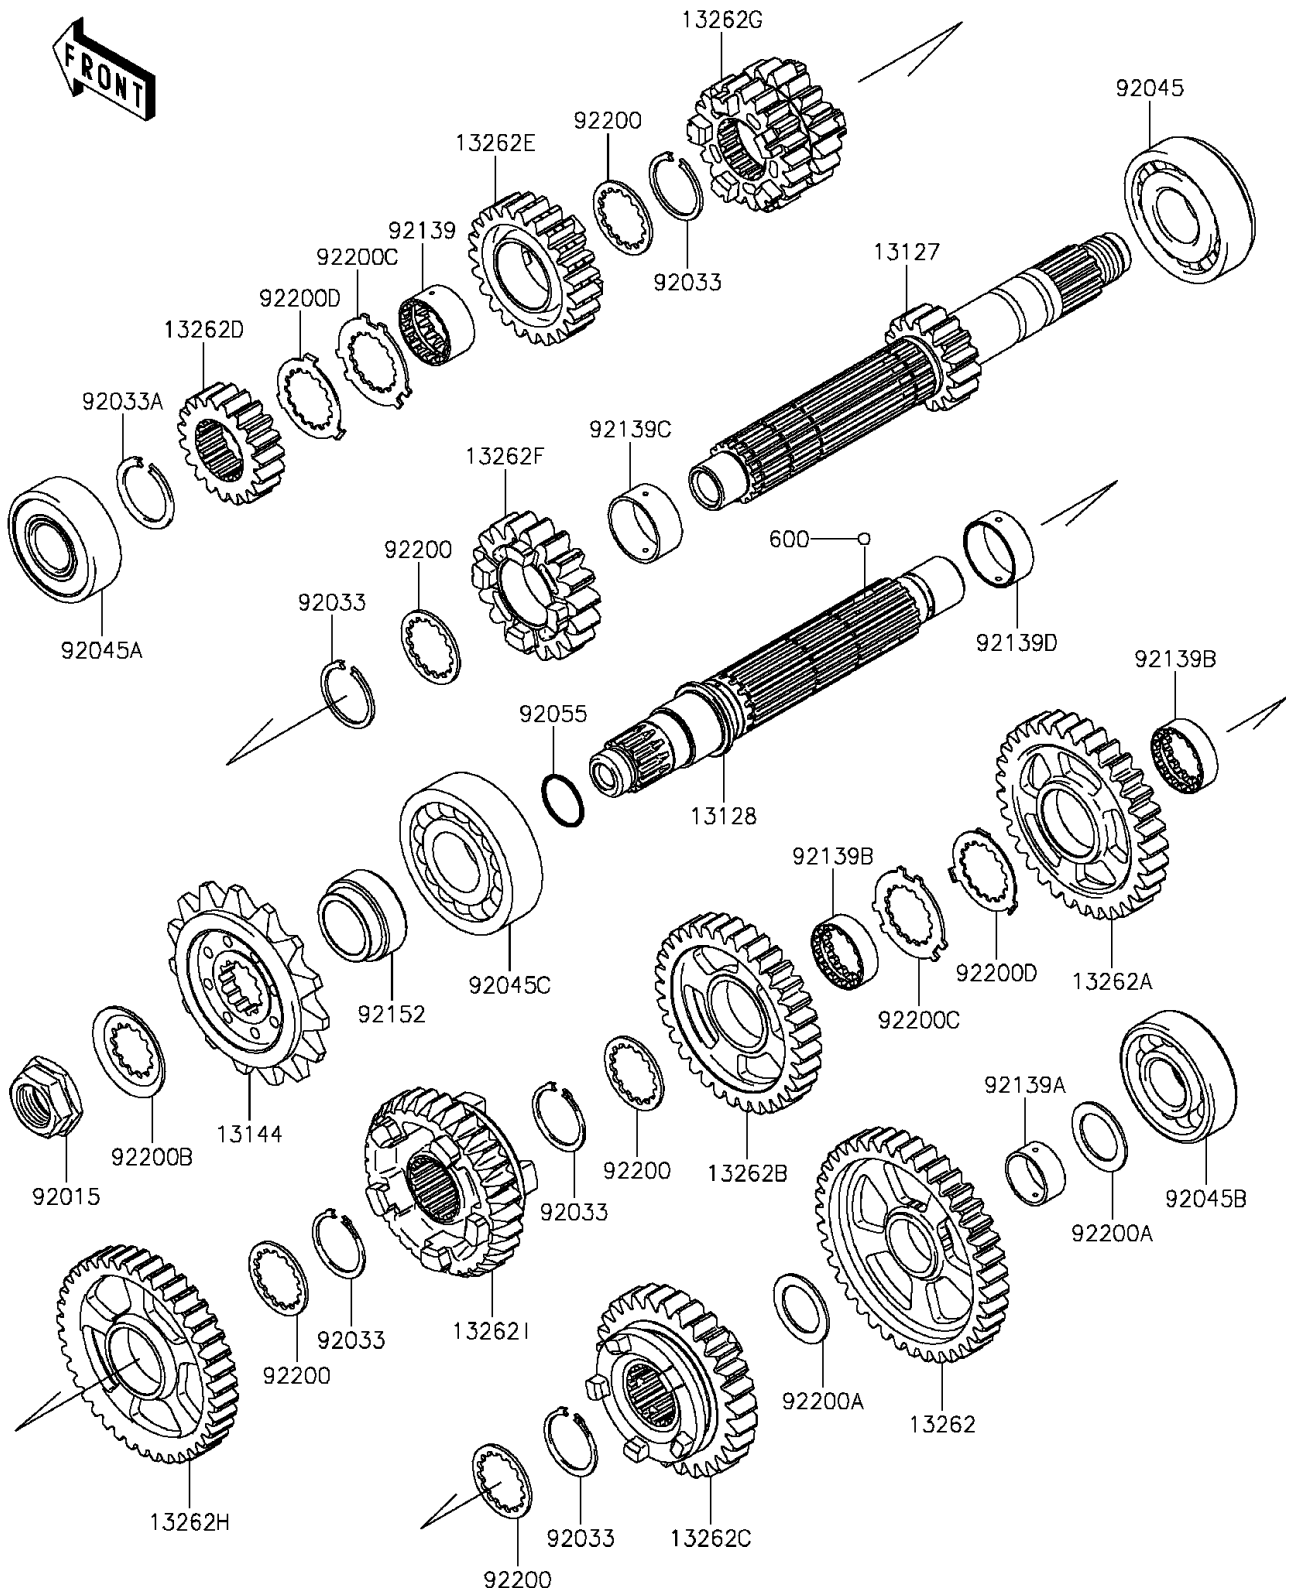

2015 Ninja® ZX™ -10R 30th Anniversary Edition PARTS DIAGRAM

Transmission

E1361

2015 Ninja® ZX™ -10R 30th Anniversary Edition PARTS LIST

Transmission

ITEM NAME	PART NUMBER	QUANTITY
SHAFT-TRANSMISSION INPUT (Ref # 13127)	13127-0636	1
SHAFT-TRANSMISSION OUTPUT (Ref # 13128)	13128-0670	1
SPROCKET-OUTPUT,17T,#525 (Ref # 13144)	13144-0004	1
GEAR,OUTPUT LOW,39T (Ref # 13262)	13262-0615	1
GEAR,OUTPUT 3RD,33T (Ref # 13262A)	13262-0803	1
GEAR,OUTPUT 4TH,33T (Ref # 13262B)	13262-0804	1
GEAR,OUTPUT 5TH,26T (Ref # 13262C)	13262-0805	1
GEAR,INPUT 2ND,19T (Ref # 13262D)	13262-0856	1
GEAR,INPUT TOP,23T (Ref # 13262E)	13262-0869	1
GEAR,INPUT 5TH,18T (Ref # 13262F)	13262-0881	1
GEAR,INPUT 3RD&4TH,19T&21T (Ref # 13262G)	13262-0891	1
GEAR,OUTPUT 2ND,39T (Ref # 13262H)	13262-0916	1
GEAR,OUTPUT TOP,31T (Ref # 13262I)	13262-0917	1
NUT,20MM (Ref # 92015)	92015-1963	1
RING-SNAP,25.9X30.6X1.2 (Ref # 92033)	92033-1037	5
RING-SNAP,T=1.5 (Ref # 92033A)	92033-1249	1
BEARING-BALL,830045-5SH2 (Ref # 92045)	92045-0047	1
BEARING-BALL,DG2152RDDSH2 (Ref # 92045A)	92045-0048	1
BEARING-BALL,63/22LU (Ref # 92045B)	92045-0156	1
BEARING-BALL,63/28 (Ref # 92045C)	92045-1189	1
RING-O,21.5X1.5 (Ref # 92055)	92055-1293	1
BUSHING,GEAR,6TH IN (Ref # 92139)	92139-0036	1
BUSHING,GEAR,LOW OUT (Ref # 92139A)	92139-0038	1
BUSHING,25.0X31.0X9.4 (Ref # 92139B)	92139-0309	2
BUSHING,28.1X31.0X13.5 (Ref # 92139C)	92139-0324	1
BUSHING,28.1X31.0X11.5 (Ref # 92139D)	92139-0734	1
COLLAR (Ref # 92152)	92152-0885	1
WASHER,28.3X34.0X1.6 (Ref # 92200)	92200-0050	5
WASHER,22.1X32.0X1.4 (Ref # 92200A)	92200-0138	2

2015 Ninja® ZX™ -10R 30th Anniversary Edition PARTS LIST

Transmission

ITEM NAME	PART NUMBER	QUANTITY
WASHER (Ref # 92200B)	92200-1065	1
WASHER,25.8X40.5X1.5 (Ref # 92200C)	92200-1522	2
WASHER,25.2X37.0X1.0 (Ref # 92200D)	92200-1523	2
BALL-STEEL,5/32 (Ref # 600)	600A0500	3