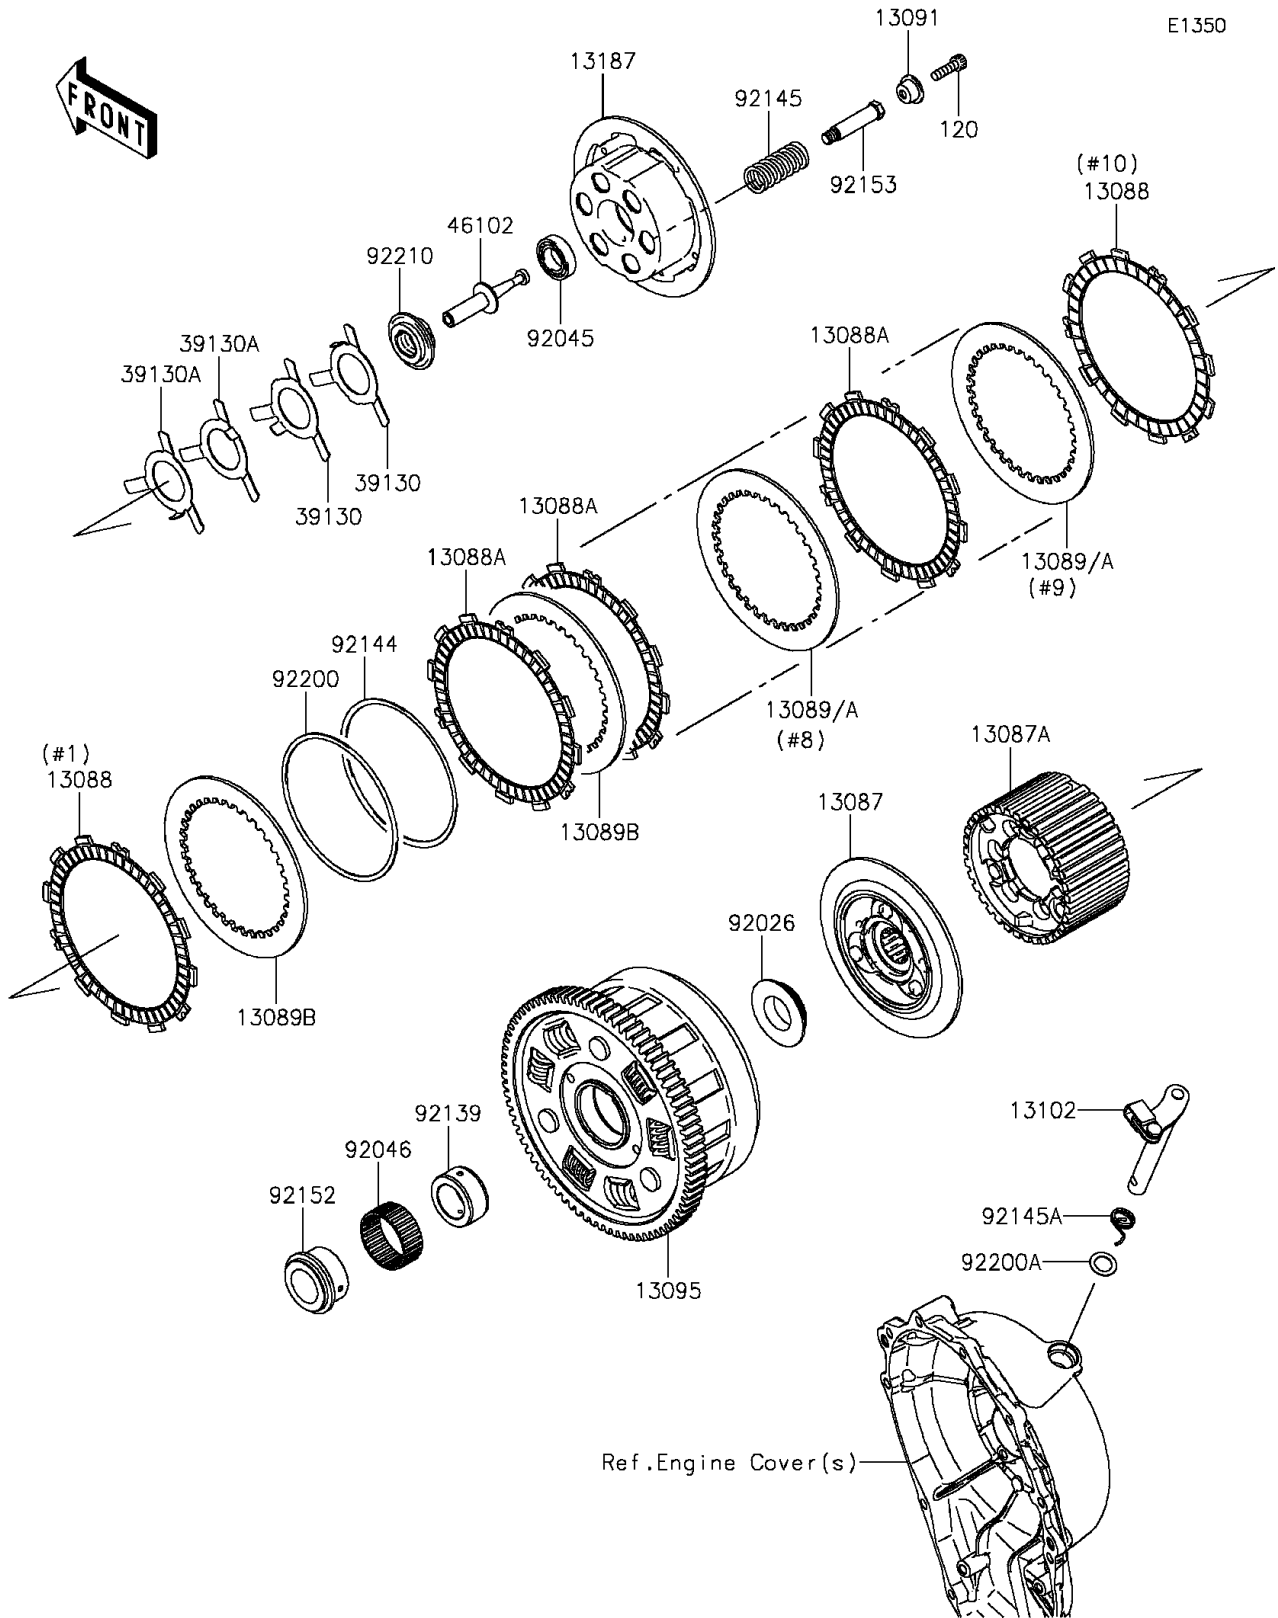

2015 Ninja® ZX™ -10R 30th Anniversary Edition PARTS DIAGRAM

Clutch

2015 Ninja® ZX™ -10R 30th Anniversary Edition PARTS LIST

Clutch

ITEM NAME	PART NUMBER	QUANTITY
HUB-CLUTCH (Ref # 13087)	13087-0010	1
HUB-CLUTCH (Ref # 13087A)	13087-0011	1
PLATE-FRICTION (Ref # 13088)	13088-0003	2
PLATE-FRICTION (Ref # 13088A)	13088-0013	8
PLATE-CLUTCH,T=2.3 (Ref # 13089)	13089-0008	AR
PLATE-CLUTCH,T=2.6 (Ref # 13089A)	13089-0009	2
PLATE-CLUTCH,T=2.9 (Ref # 13089B)	13089-1093	7
HOLDER,CLUTCH SPRING (Ref # 13091)	13091-1840	6
HOUSING-COMP-CLUTCH (Ref # 13095)	13095-0558	1
RELEASE-COMP-CLUTCH (Ref # 13102)	13102-0041	1
PLATE-CLUTCH OPERATING (Ref # 13187)	13187-0006	1
SPRING-LEAF (Ref # 39130)	39130-1078	2
SPRING-LEAF (Ref # 39130A)	39130-1079	2
ROD (Ref # 46102)	46102-0047	1
SPACER (Ref # 92026)	92026-0164	1
BEARING-BALL,6903/2A (Ref # 92045)	92045-1053	1
BEARING-NEEDLE (Ref # 92046)	92046-0041	1
BUSHING,25X38X17.3 (Ref # 92139)	92139-0304	1
SPRING,FRICTION PLATE (Ref # 92144)	92144-1854	1
SPRING,CLUTCH (Ref # 92145)	92145-0220	6
SPRING,RELEASE-COMP (Ref # 92145A)	92145-0325	1
COLLAR (Ref # 92152)	92152-0866	1
BOLT (Ref # 92153)	92153-0797	6
WASHER,FRICTION PLATE (Ref # 92200)	92200-1260	1
WASHER,12X18.5X0.5 (Ref # 92200A)	92200-1487	1
NUT (Ref # 92210)	92210-0152	1
BOLT-SOCKET,6X20 (Ref # 120)	120Q0620	6