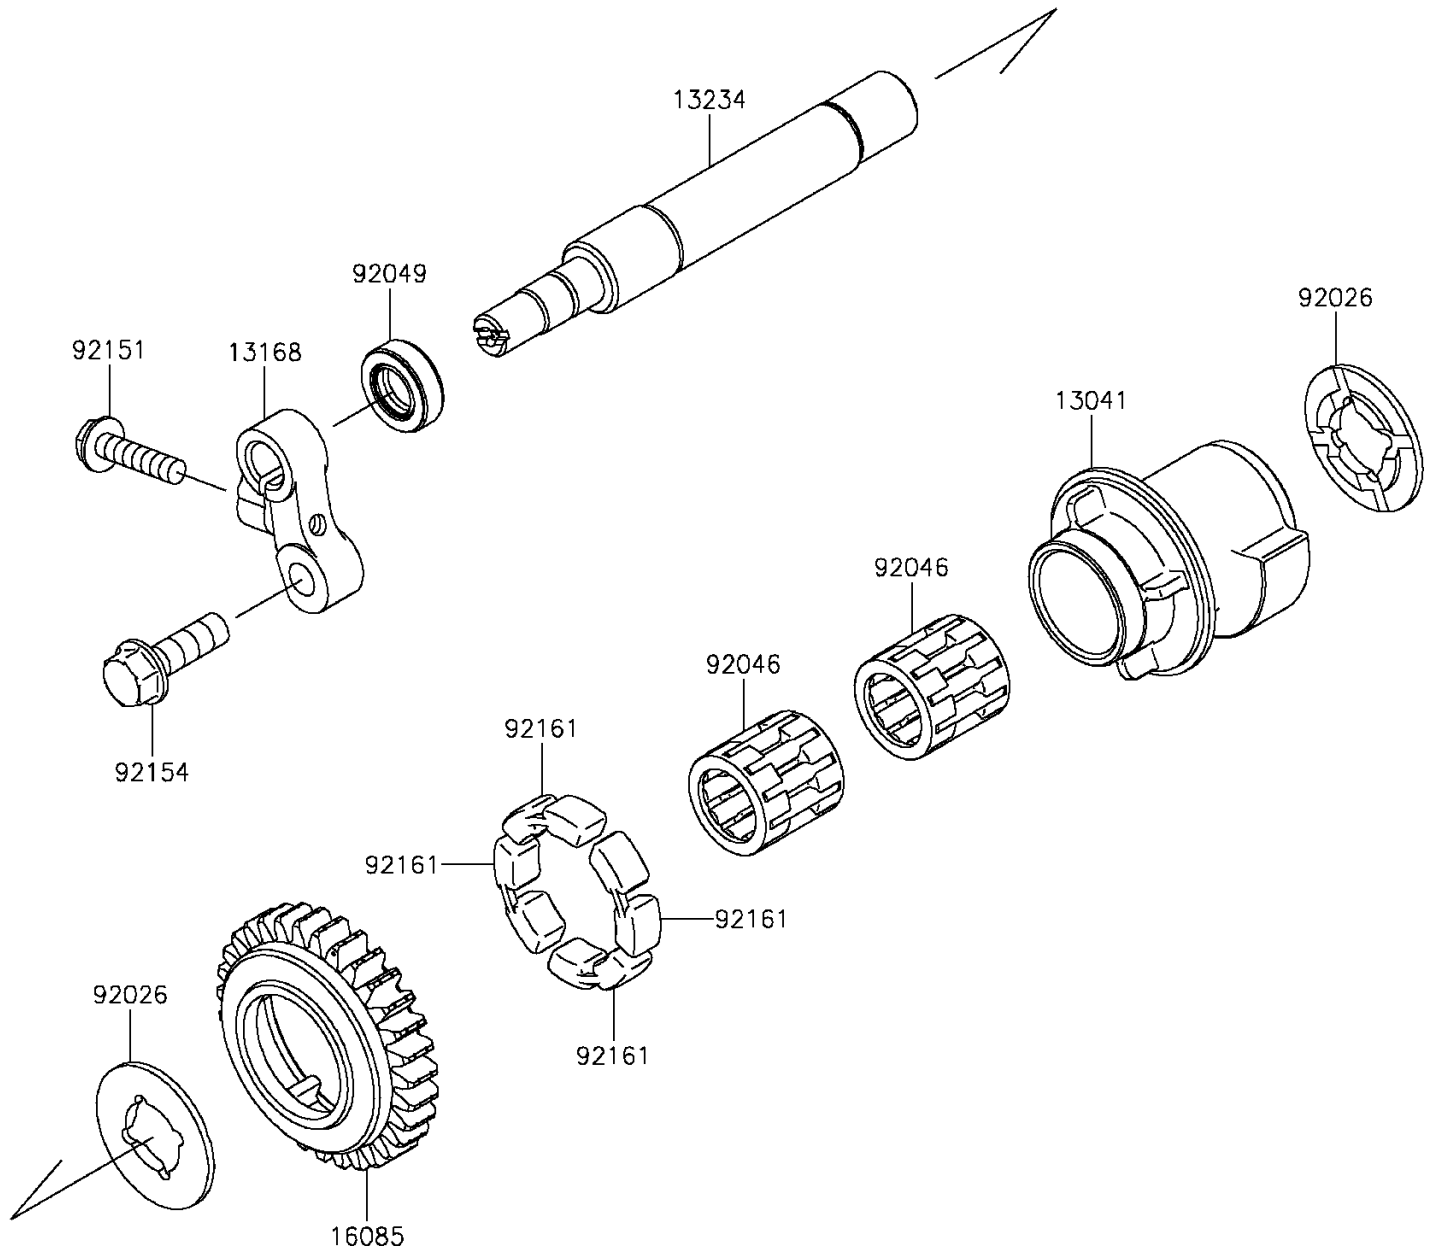

# 2015 Ninja® ZX™ -10R 30th Anniversary Edition PARTS DIAGRAM

Balancer

E1323

## 2015 Ninja® ZX™ -10R 30th Anniversary Edition PARTS LIST

### Balancer

ITEM NAME	PART NUMBER	QUANTITY
BALANCER (Ref # 13041)	13041-0553	1
LEVER (Ref # 13168)	13168-0115	1
SHAFT-COMP (Ref # 13234)	13234-0589	1
GEAR,BALANCER,31T (Ref # 16085)	16085-0144	1
SPACER (Ref # 92026)	92026-0082	2
BEARING-NEEDLE (Ref # 92046)	92046-1266	2
SEAL-OIL (Ref # 92049)	92049-0720	1
BOLT,FLANGED-SMALL,6X25 (Ref # 92151)	92151-1930	1
BOLT,FLANGED,8X25 (Ref # 92154)	92154-0413	1
DAMPER (Ref # 92161)	92161-1055	4