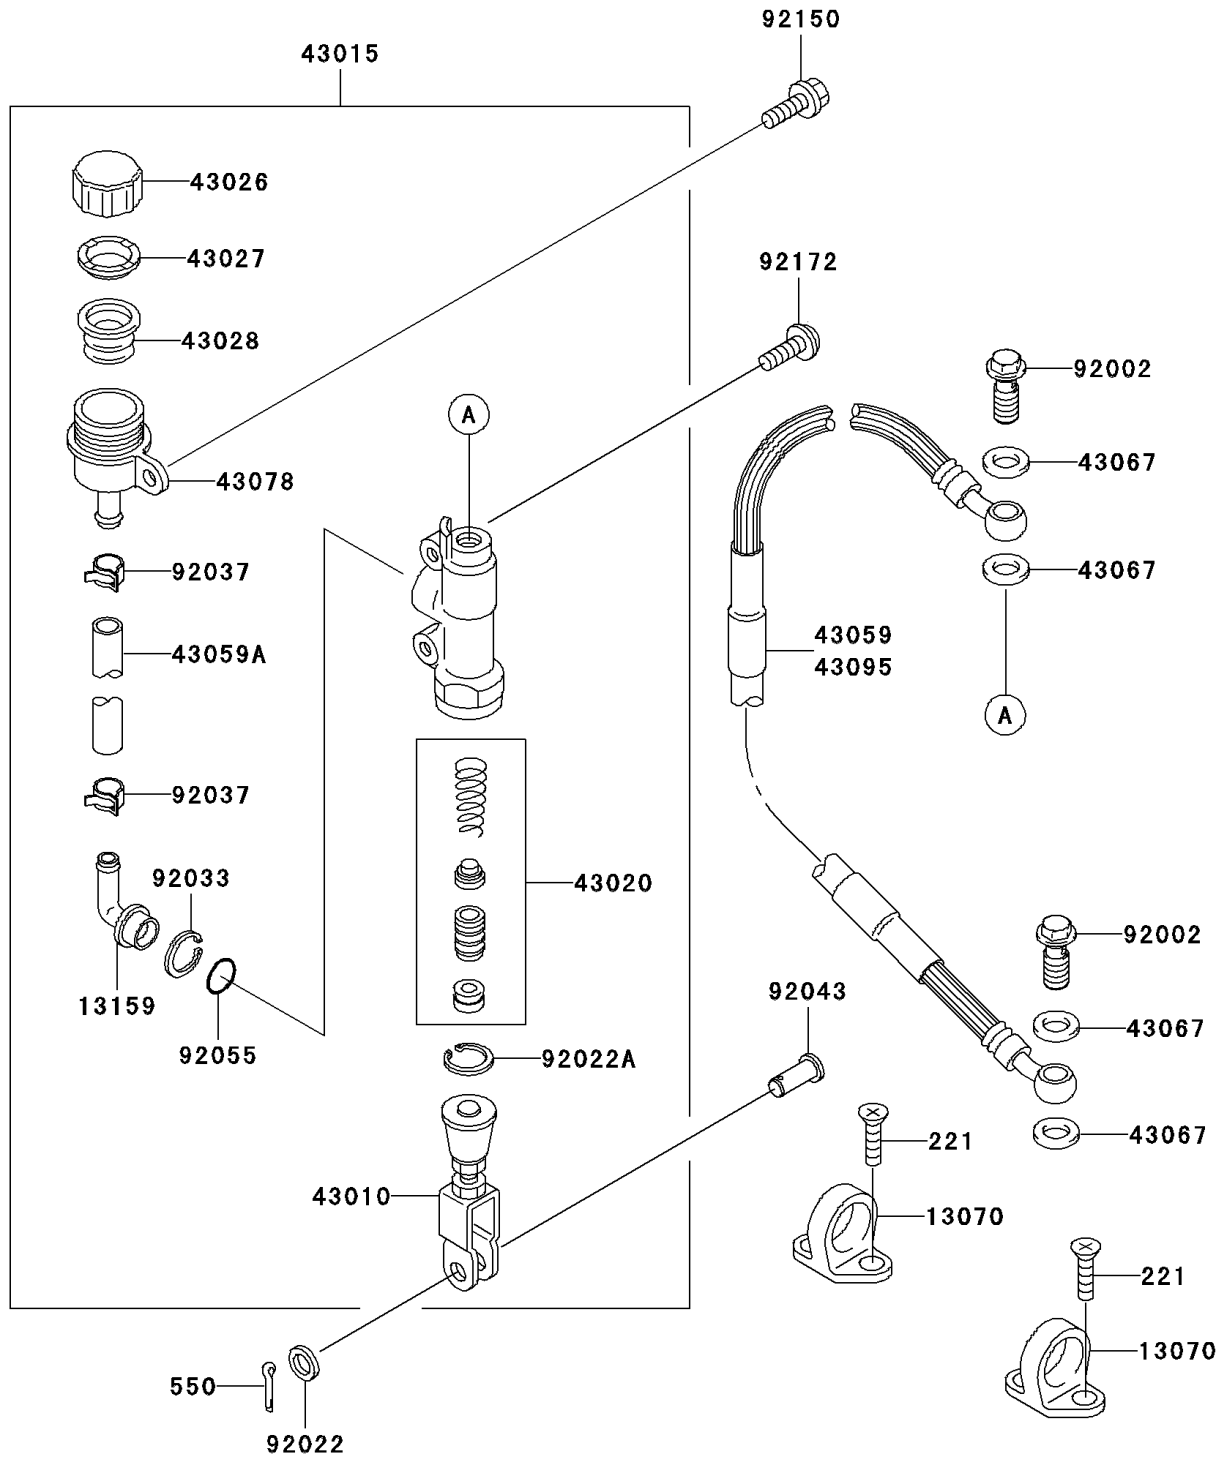

2003 KX85 PARTS DIAGRAM

Rear Master Cylinder

F2293

2003 KX85 PARTS LIST

Rear Master Cylinder

ITEM NAME	PART NUMBER	QUANTITY
SCREW-CSK-CROS (Ref # 221)	221B0510	4
PIN-COTTER,2.0X15 (Ref # 550)	550D2015	1
GUIDE,HOSE (Ref # 13070)	13070-1144	2
CONNECTOR (Ref # 13159)	13159-1056	1
ROD-ASSY-BRAKE (Ref # 43010)	43010-1079	1
CYLINDER-ASSY-MASTER,RR (Ref # 43015)	43015-1606	1
PISTON-COMP-BRAKE (Ref # 43020)	43020-1094	1
CAP-BRAKE (Ref # 43026)	43026-1058	1
PLATE-DIAPHRAGM (Ref # 43027)	43027-1052	1
DIAPHRAGM (Ref # 43028)	43028-1060	1
HOSE-BRAKE,RR MASTER CYLINDER (Ref # 43059A)	43059-1670	1
WASHER,10.5X15X1.5 (Ref # 43067)	43067-001	4
RESERVOIR (Ref # 43078)	43078-1068	1
HOSE-BRAKE,RR,L=542 (Ref # 43095)	43095-1233	1
BOLT,OIL,L=23 (Ref # 92002)	92002-1888	2
WASHER,8.5X13X1 (Ref # 92022)	92022-1028	1
WASHER,CIRCRIP (Ref # 92022A)	92022-1601	1
RING-SNAP,20.5MM (Ref # 92033)	92033-1186	1
CLAMP (Ref # 92037)	92037-1710	2
PIN (Ref # 92043)	92043-0004	1
RING-O,MASTER CYLINDER (Ref # 92055)	92055-1251	1
BOLT,6X14 (Ref # 92150)	92150-1340	1
SCREW,6X14 (Ref # 92172)	92172-0107	2