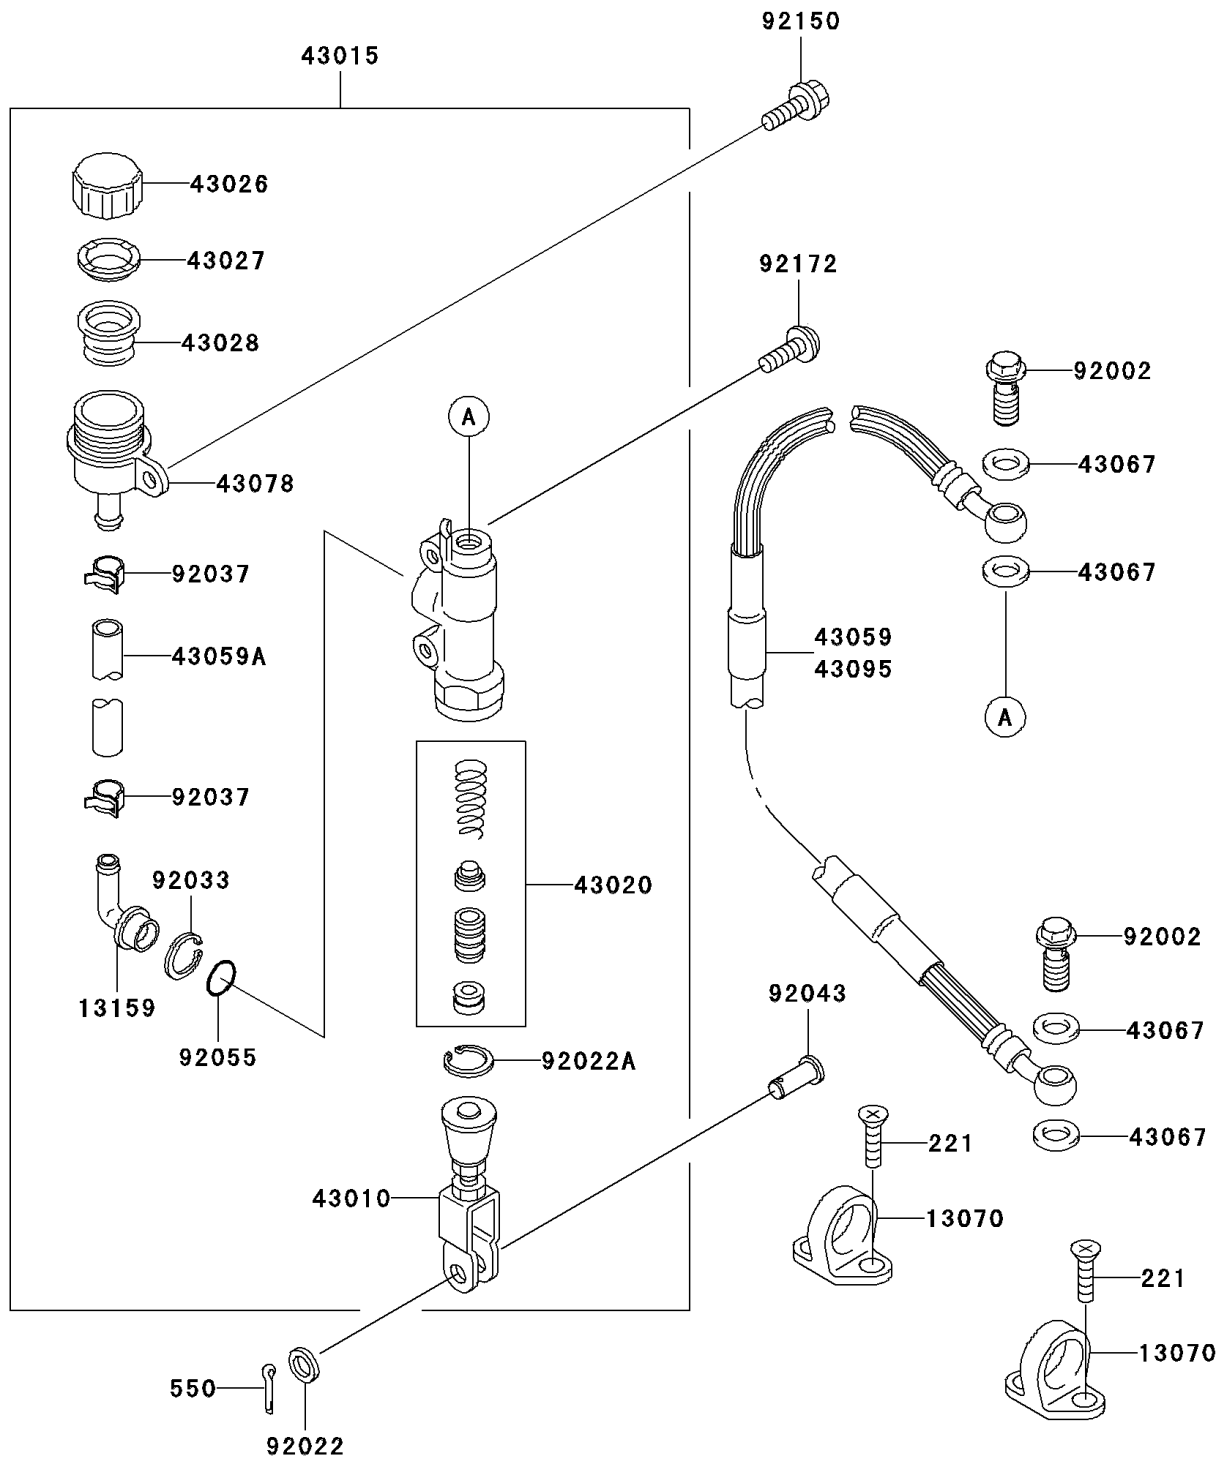

2001 KX85 PARTS DIAGRAM

Rear Master Cylinder

F2293

2001 KX85 PARTS LIST

Rear Master Cylinder

ITEM NAME	PART NUMBER	QUANTITY
SCREW-CSK-CROS (Ref # 221)	221B0510	1
PIN-COTTER,2.0X15 (Ref # 550)	550D2015	1
GUIDE,HOSE (Ref # 13070)	13070-1144	1
CONNECTOR (Ref # 13159)	13159-1056	1
ROD-ASSY-BRAKE (Ref # 43010)	43010-1079	1
CYLINDER-ASSY-MASTER,RR (Ref # 43015)	43015-1606	1
PISTON-COMP-BRAKE (Ref # 43020)	43020-1094	1
CAP-BRAKE (Ref # 43026)	43026-1058	1
PLATE-DIAPHRAGM (Ref # 43027)	43027-1052	1
DIAPHRAGM (Ref # 43028)	43028-1060	1
HOSE-BRAKE,RR MASTER CYLINDER (Ref # 43059)	43059-1654	1
HOSE-BRAKE,RR MASTER CYLINDER (Ref # 43059A)	43059-1670	1
WASHER,10.5X15X1.5 (Ref # 43067)	43067-001	1
RESERVOIR (Ref # 43078)	43078-1068	1
BOLT,OIL,L=23 (Ref # 92002)	92002-1888	1
WASHER,8.5X13X1 (Ref # 92022)	92022-1028	1
WASHER,CIRCRIP (Ref # 92022A)	92022-1601	1
RING-SNAP,20.5MM (Ref # 92033)	92033-1186	1
CLAMP (Ref # 92037)	92037-1710	1
PIN (Ref # 92043)	92043-0004	1
RING-O,MASTER CYLINDER (Ref # 92055)	92055-1251	1
BOLT,6X14 (Ref # 92150)	92150-1340	1
SCREW,6X14 (Ref # 92172)	92172-0107	1