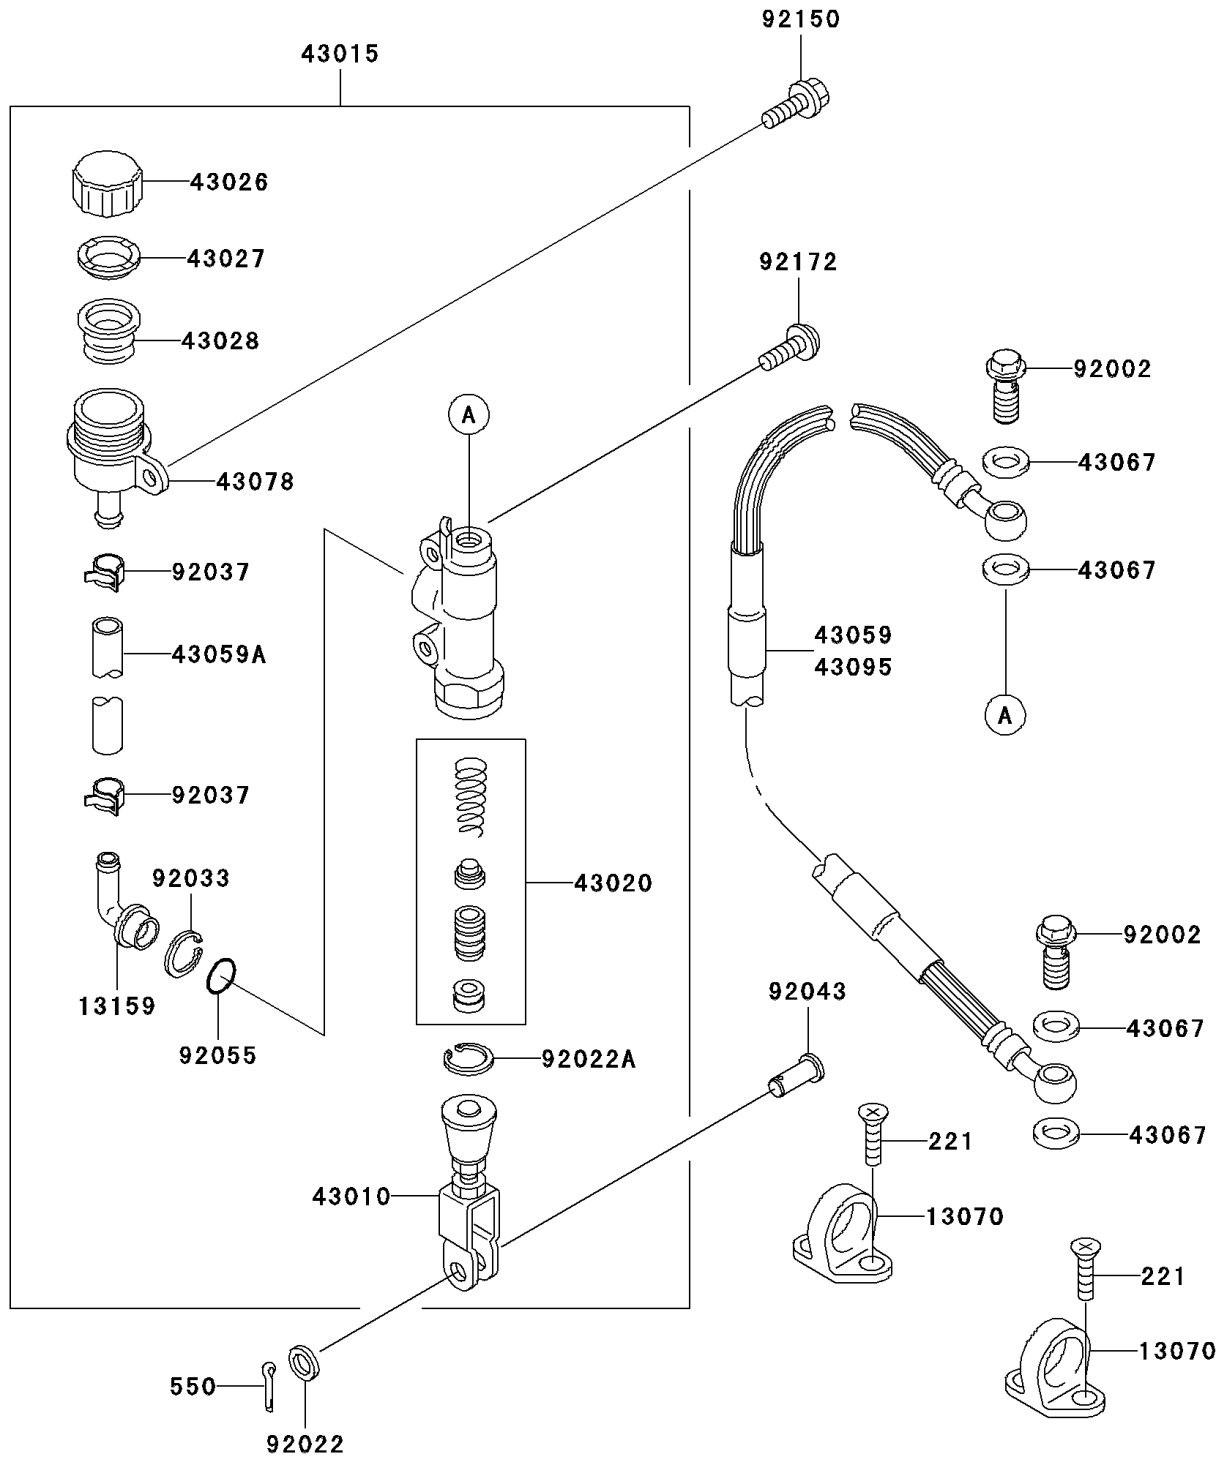

2001 KX85 PARTS DIAGRAM

Rear Master Cylinder

F2293

2001 KX85 PARTS LIST

Rear Master Cylinder

ITEM NAME	PART NUMBER	QUANTITY
SCREW-CSK-CROS (Ref # 221)	221B0510	4
PIN-COTTER,2.0X15 (Ref # 550)	550D2015	1
GUIDE,HOSE (Ref # 13070)	13070-1144	2
CONNECTOR (Ref # 13159)	13159-1056	1
ROD-ASSY-BRAKE (Ref # 43010)	43010-1079	1
CYLINDER-ASSY-MASTER,RR (Ref # 43015)	43015-1606	1
PISTON-COMP-BRAKE (Ref # 43020)	43020-1094	1
CAP-BRAKE (Ref # 43026)	43026-1058	1
PLATE-DIAPHRAGM (Ref # 43027)	43027-1052	1
DIAPHRAGM (Ref # 43028)	43028-1060	1
HOSE-BRAKE,RR MASTER CYLINDER (Ref # 43059)	43059-1654	1
HOSE-BRAKE,RR MASTER CYLINDER (Ref # 43059A)	43059-1670	1
WASHER,10.5X15X1.5 (Ref # 43067)	43067-001	4
RESERVOIR (Ref # 43078)	43078-1068	1
BOLT,OIL,L=23 (Ref # 92002)	92002-1888	2
WASHER,8.5X13X1 (Ref # 92022)	92022-1028	1
WASHER,CIRCRIP (Ref # 92022A)	92022-1601	1
RING-SNAP,20.5MM (Ref # 92033)	92033-1186	1
CLAMP (Ref # 92037)	92037-1710	2
PIN (Ref # 92043)	92043-0004	1
RING-O,MASTER CYLINDER (Ref # 92055)	92055-1251	1
BOLT,6X14 (Ref # 92150)	92150-1340	1
SCREW,6X14 (Ref # 92172)	92172-0107	2