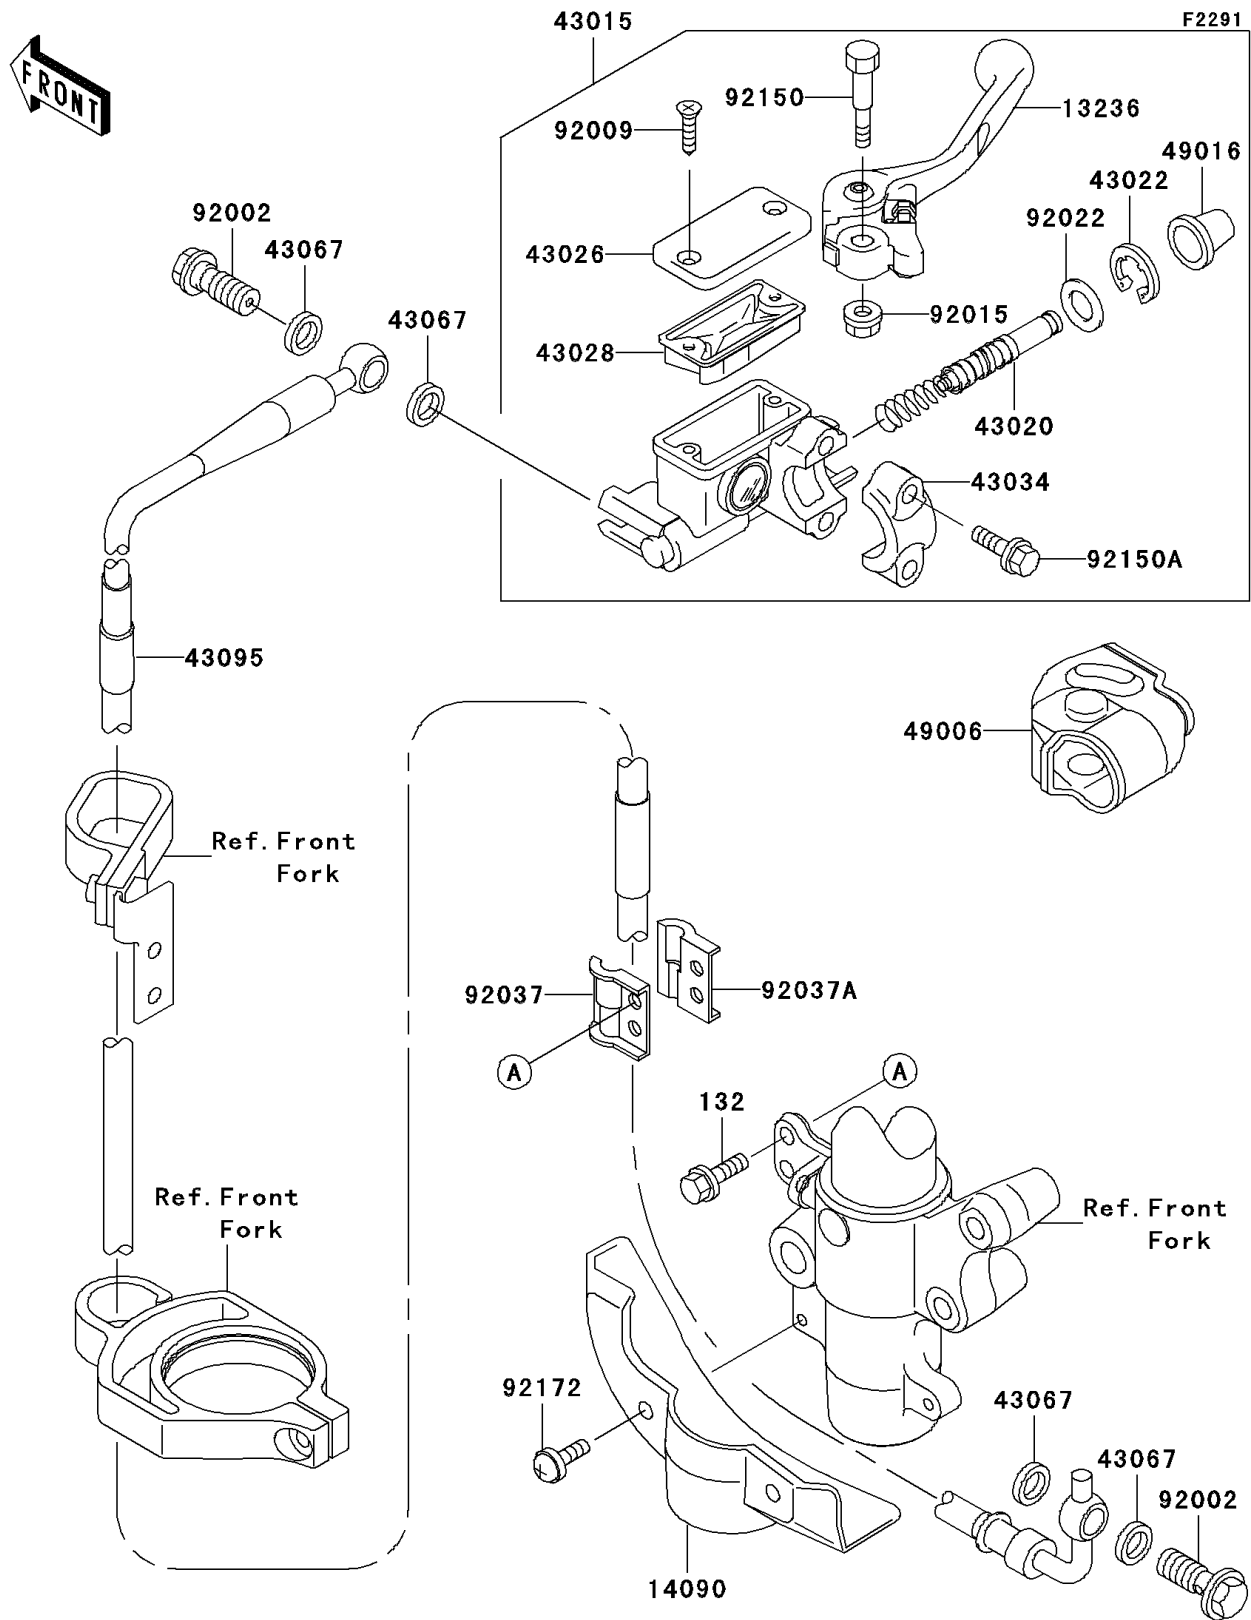

## 2001 KX85 PARTS DIAGRAM

Front Master Cylinder

## 2001 KX85 PARTS LIST

Front Master Cylinder

ITEM NAME	PART NUMBER	QUANTITY
BOLT-FLANGED-SMALL (Ref # 132)	132G0616	1
LEVER-COMP,FRONT BRAKE (Ref # 13236)	13236-1346	1
COVER,BRAKE HOSE,WHITE (Ref # 14090)	14090-1860-RZ	1
CYLINDER-ASSY-MASTER,FR (Ref # 43015)	43015-1674	1
PISTON-COMP-BRAKE (Ref # 43020)	43020-1123	1
STOPPER-BRAKE,PISTON (Ref # 43022)	43022-1010	1
CAP-BRAKE (Ref # 43026)	43026-1075	1
DIAPHRAGM (Ref # 43028)	43028-1067	1
HOLDER-BRAKE (Ref # 43034)	43034-1110	1
WASHER,10.5X15X1.5 (Ref # 43067)	43067-001	1
HOSE-BRAKE,FR (Ref # 43095)	43095-1091	1
BOOT,FRONT BRAKE LEVER (Ref # 49006)	49006-1344	1
COVER-SEAL,MASTER CYLINDER (Ref # 49016)	49016-1044	1
BOLT,OIL,L=23 (Ref # 92002)	92002-1888	1
SCREW,4MM (Ref # 92009)	92009-1458	1
NUT,FLANGED,6MM (Ref # 92015)	92015-1528	1
WASHER (Ref # 92022)	92022-1814	1
CLAMP,BRAKE HOSE,OUTSIDE (Ref # 92037)	92037-1362	1
CLAMP,BRAKE HOSE,INSIDE (Ref # 92037A)	92037-1363	1
BOLT,LEVER SET (Ref # 92150)	92150-1451	1
BOLT (Ref # 92150A)	92150-1452	1
SCREW,6X14 (Ref # 92172)	92172-0107	1