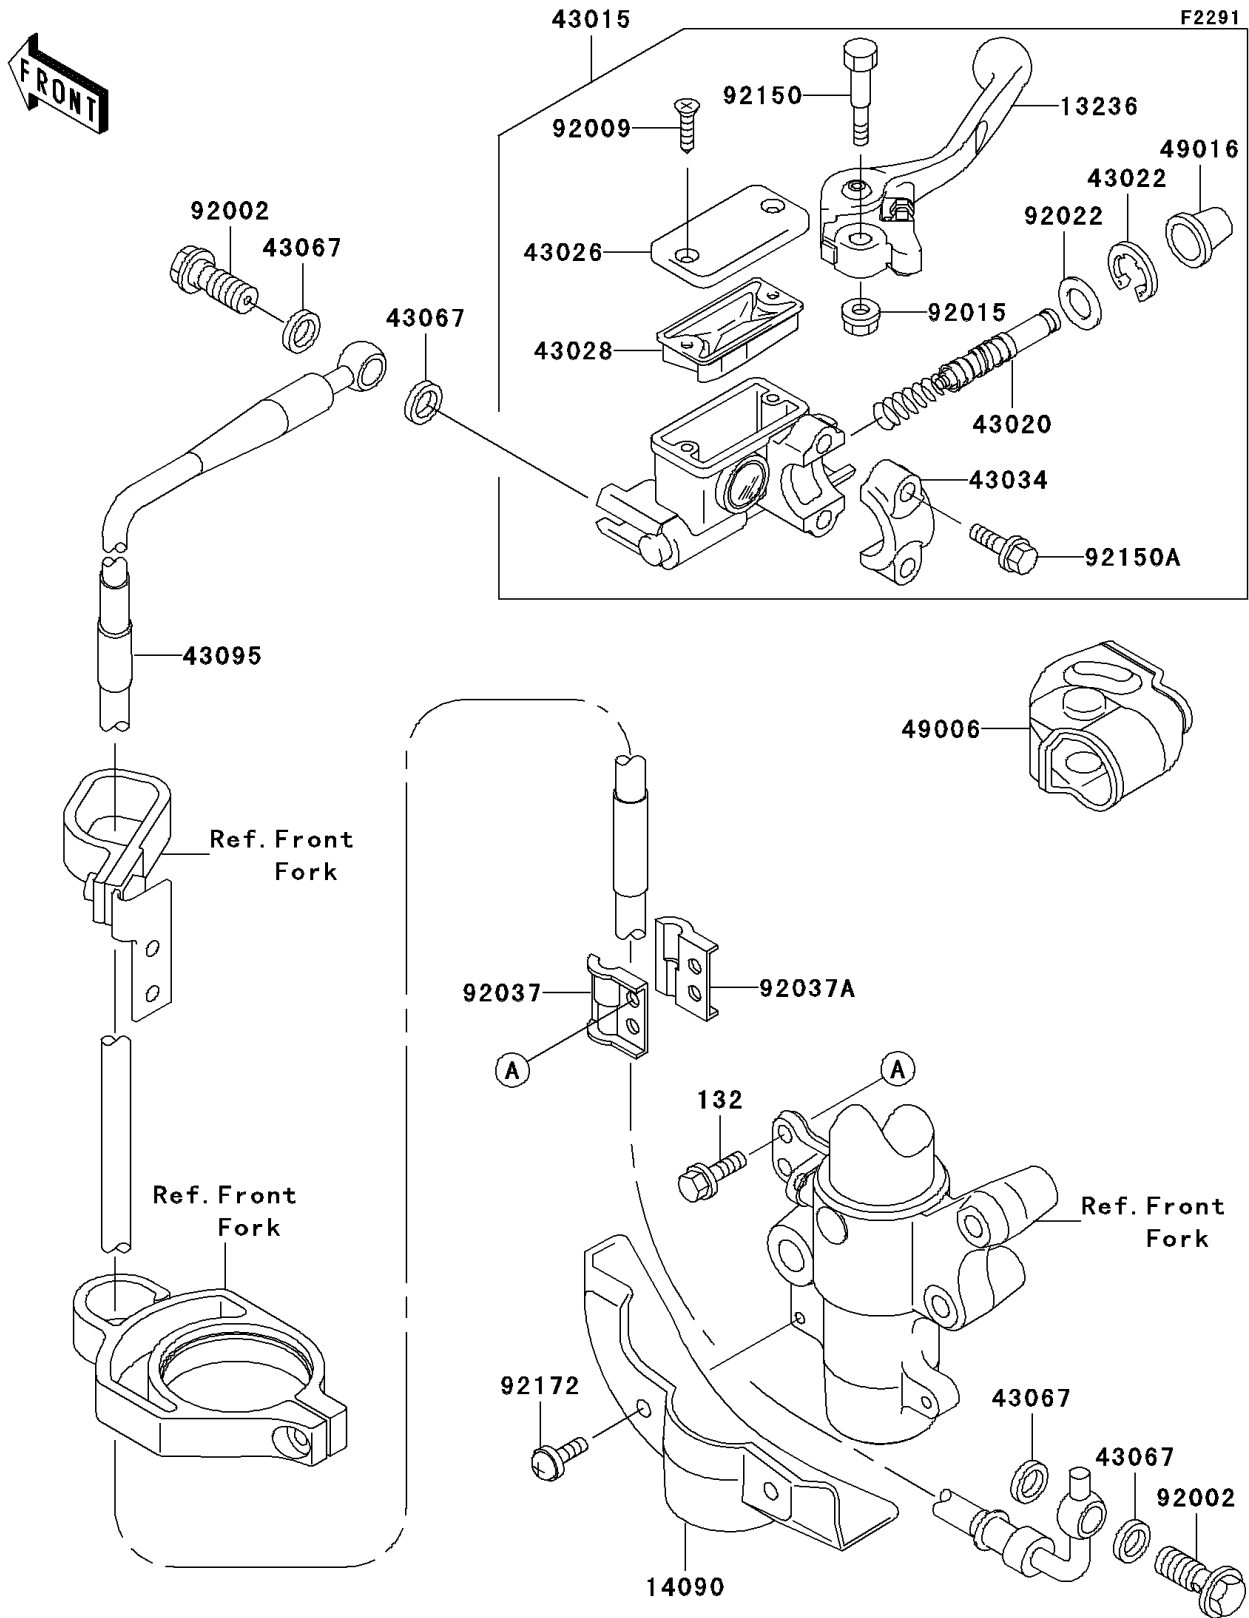

2001 KX85 PARTS DIAGRAM

Front Master Cylinder

2001 KX85 PARTS LIST

Front Master Cylinder

ITEM NAME	PART NUMBER	QUANTITY
BOLT-FLANGED-SMALL (Ref # 132)	132G0616	2
LEVER-COMP,FRONT BRAKE (Ref # 13236)	13236-1346	1
COVER,BRAKE HOSE,WHITE (Ref # 14090)	14090-1860-RZ	1
CYLINDER-ASSY-MASTER,FR (Ref # 43015)	43015-1674	1
PISTON-COMP-BRAKE (Ref # 43020)	43020-1123	1
STOPPER-BRAKE,PISTON (Ref # 43022)	43022-1010	1
CAP-BRAKE (Ref # 43026)	43026-1075	1
DIAPHRAGM (Ref # 43028)	43028-1067	1
HOLDER-BRAKE (Ref # 43034)	43034-1110	1
WASHER,10.5X15X1.5 (Ref # 43067)	43067-001	4
HOSE-BRAKE,FR (Ref # 43095)	43095-1091	1
BOOT,FRONT BRAKE LEVER (Ref # 49006)	49006-1344	1
COVER-SEAL,MASTER CYLINDER (Ref # 49016)	49016-1044	1
BOLT,OIL,L=23 (Ref # 92002)	92002-1888	2
SCREW,4MM (Ref # 92009)	92009-1458	2
NUT,FLANGED,6MM (Ref # 92015)	92015-1528	1
WASHER (Ref # 92022)	92022-1814	1
CLAMP,BRAKE HOSE,OUTSIDE (Ref # 92037)	92037-1362	1
CLAMP,BRAKE HOSE,INSIDE (Ref # 92037A)	92037-1363	1
BOLT,LEVER SET (Ref # 92150)	92150-1451	1
BOLT (Ref # 92150A)	92150-1452	2
SCREW,6X14 (Ref # 92172)	92172-0107	2