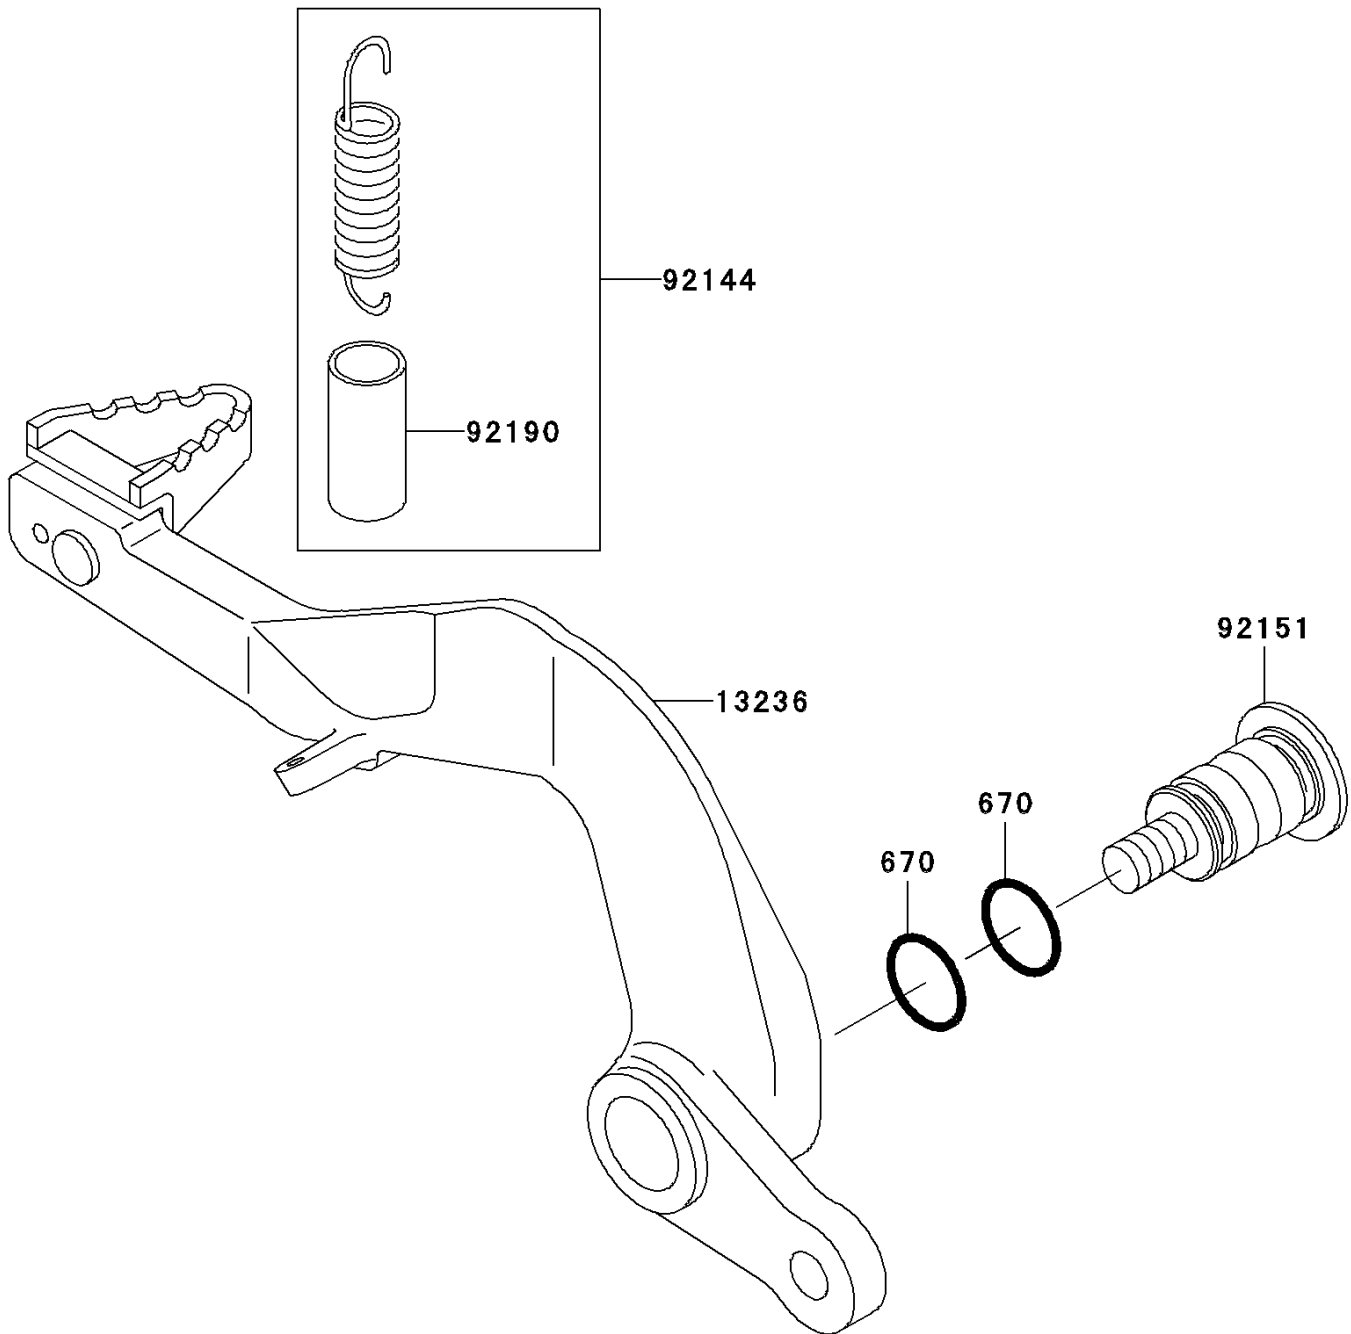

2003 KX85 PARTS DIAGRAM

Brake Pedal

F2260

2003 KX85 PARTS LIST

Brake Pedal

ITEM NAME	PART NUMBER	QUANTITY
O RING,12MM (Ref # 670)	670B2012	2
LEVER-COMP,BRAKE PEDAL,ALUM. (Ref # 13236)	13236-1353	1
SPRING,BRAKE PEDAL RETURN (Ref # 92144)	92144-1752	1
BOLT,BRAKE PEDAL,8MM (Ref # 92151)	92151-1572	1
TUBE,13X16X25 (Ref # 92190)	92190-1488	1