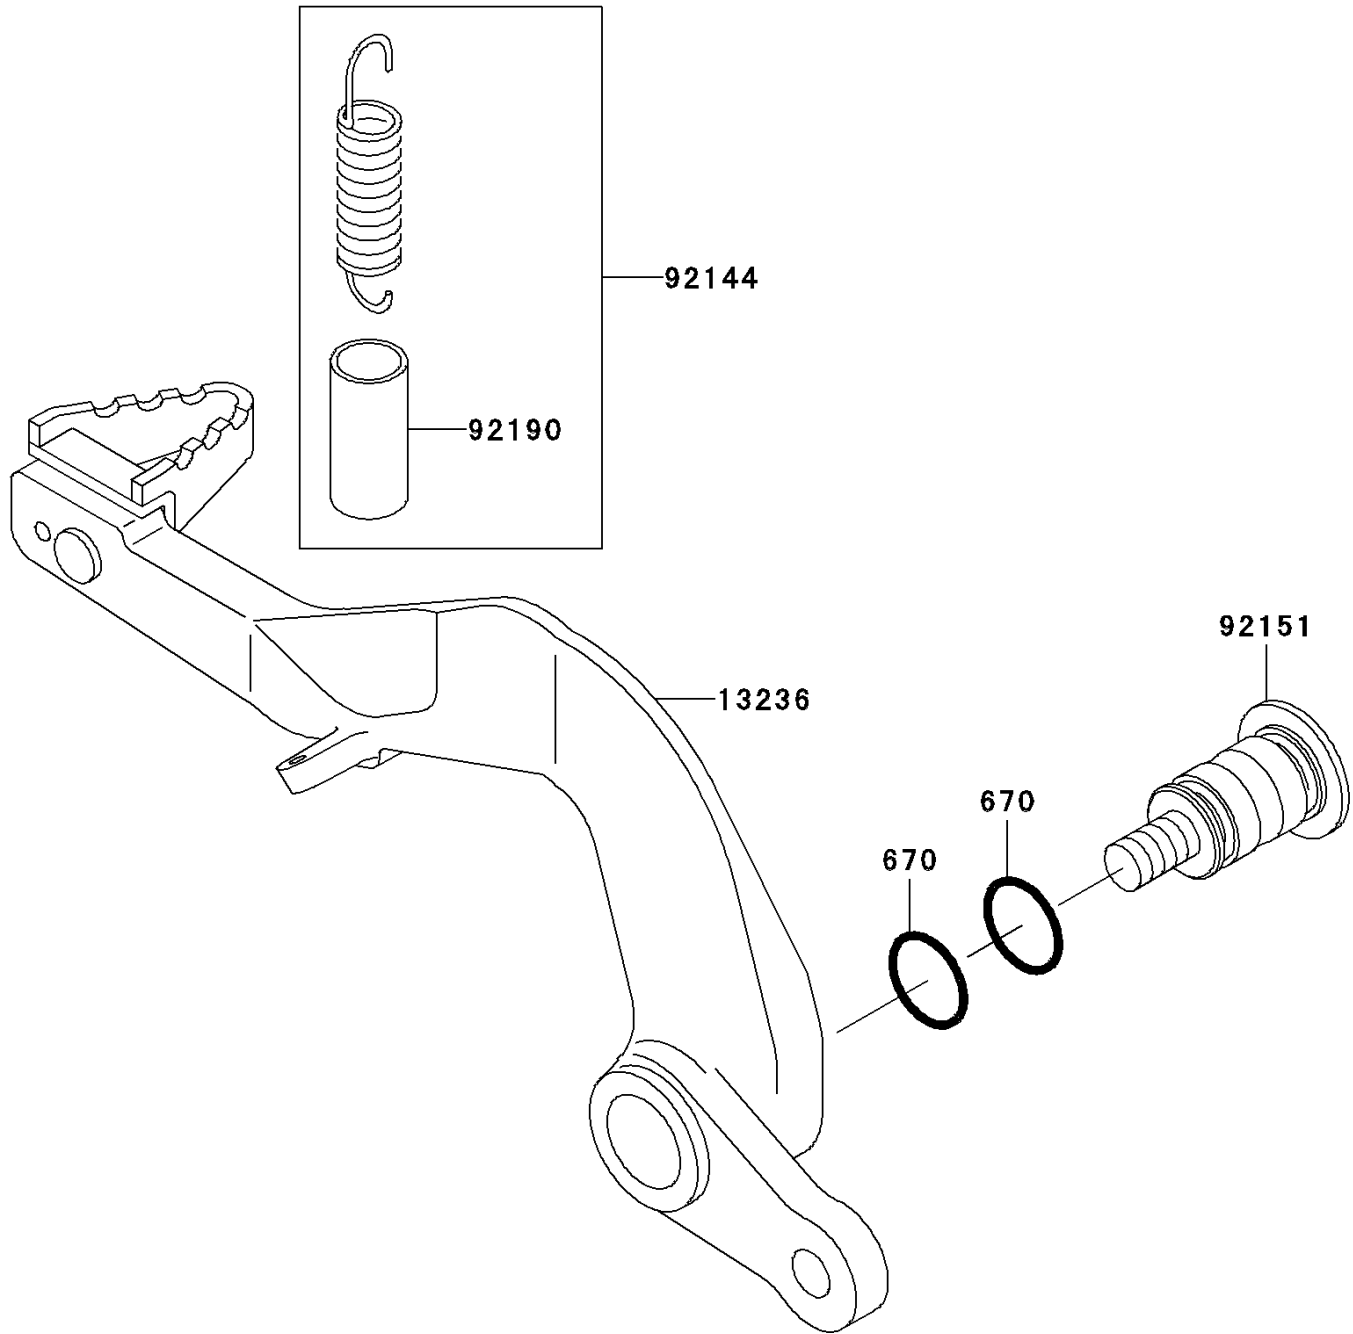

# 2001 KX85 PARTS DIAGRAM

Brake Pedal

F2260

## 2001 KX85 PARTS LIST

### Brake Pedal

ITEM NAME	PART NUMBER	QUANTITY
O RING,12MM (Ref # 670)	670B2012	2
LEVER-COMP,BRAKE PEDAL,ALUM. (Ref # 13236)	13236-1353	1
SPRING,BRAKE PEDAL RETURN (Ref # 92144)	92144-1752	1
BOLT,BRAKE PEDAL,8MM (Ref # 92151)	92151-1572	1
TUBE,13X16X25 (Ref # 92190)	92190-1488	1