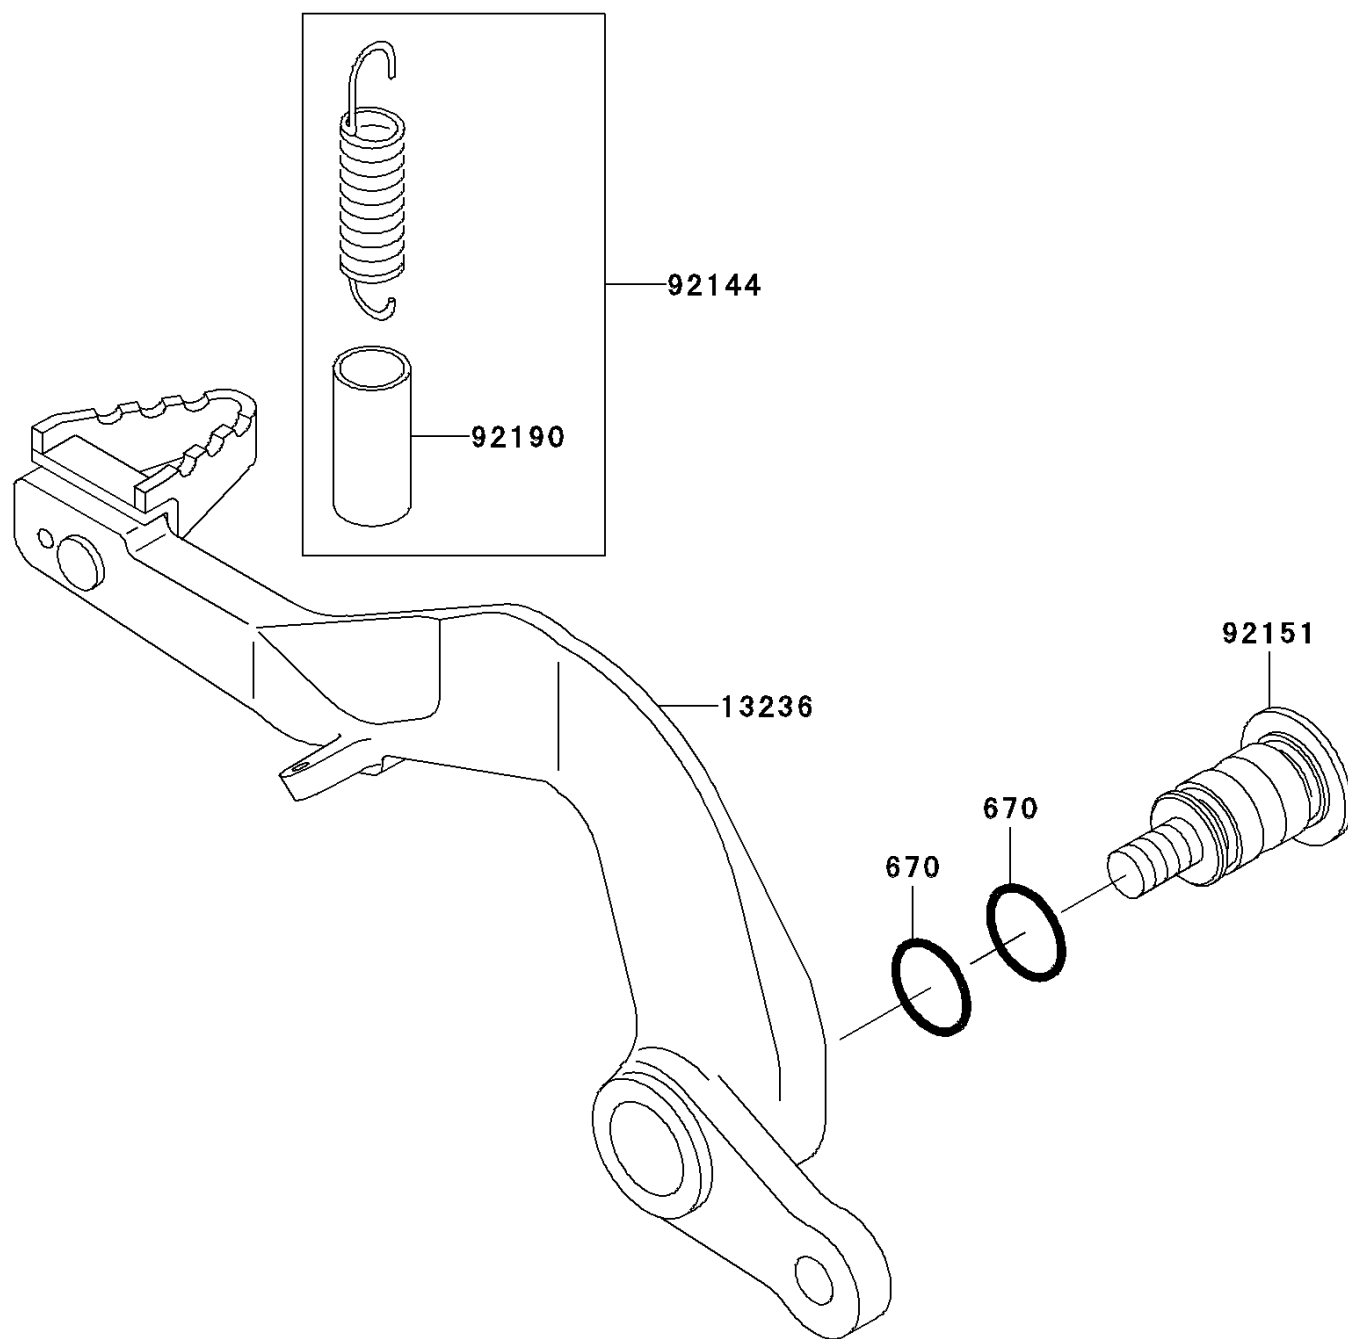

## 2001 KX85 PARTS DIAGRAM

Brake Pedal

F2260

## 2001 KX85 PARTS LIST

Brake Pedal

ITEM NAME	PART NUMBER	QUANTITY
O RING,12MM (Ref # 670)	670B2012	1
LEVER-COMP,BRAKE PEDAL,ALUM. (Ref # 13236)	13236-1353	1
SPRING,BRAKE PEDAL RETURN (Ref # 92144)	92144-1752	1
BOLT,BRAKE PEDAL,8MM (Ref # 92151)	92151-1572	1
TUBE,13X16X25 (Ref # 92190)	92190-1488	1