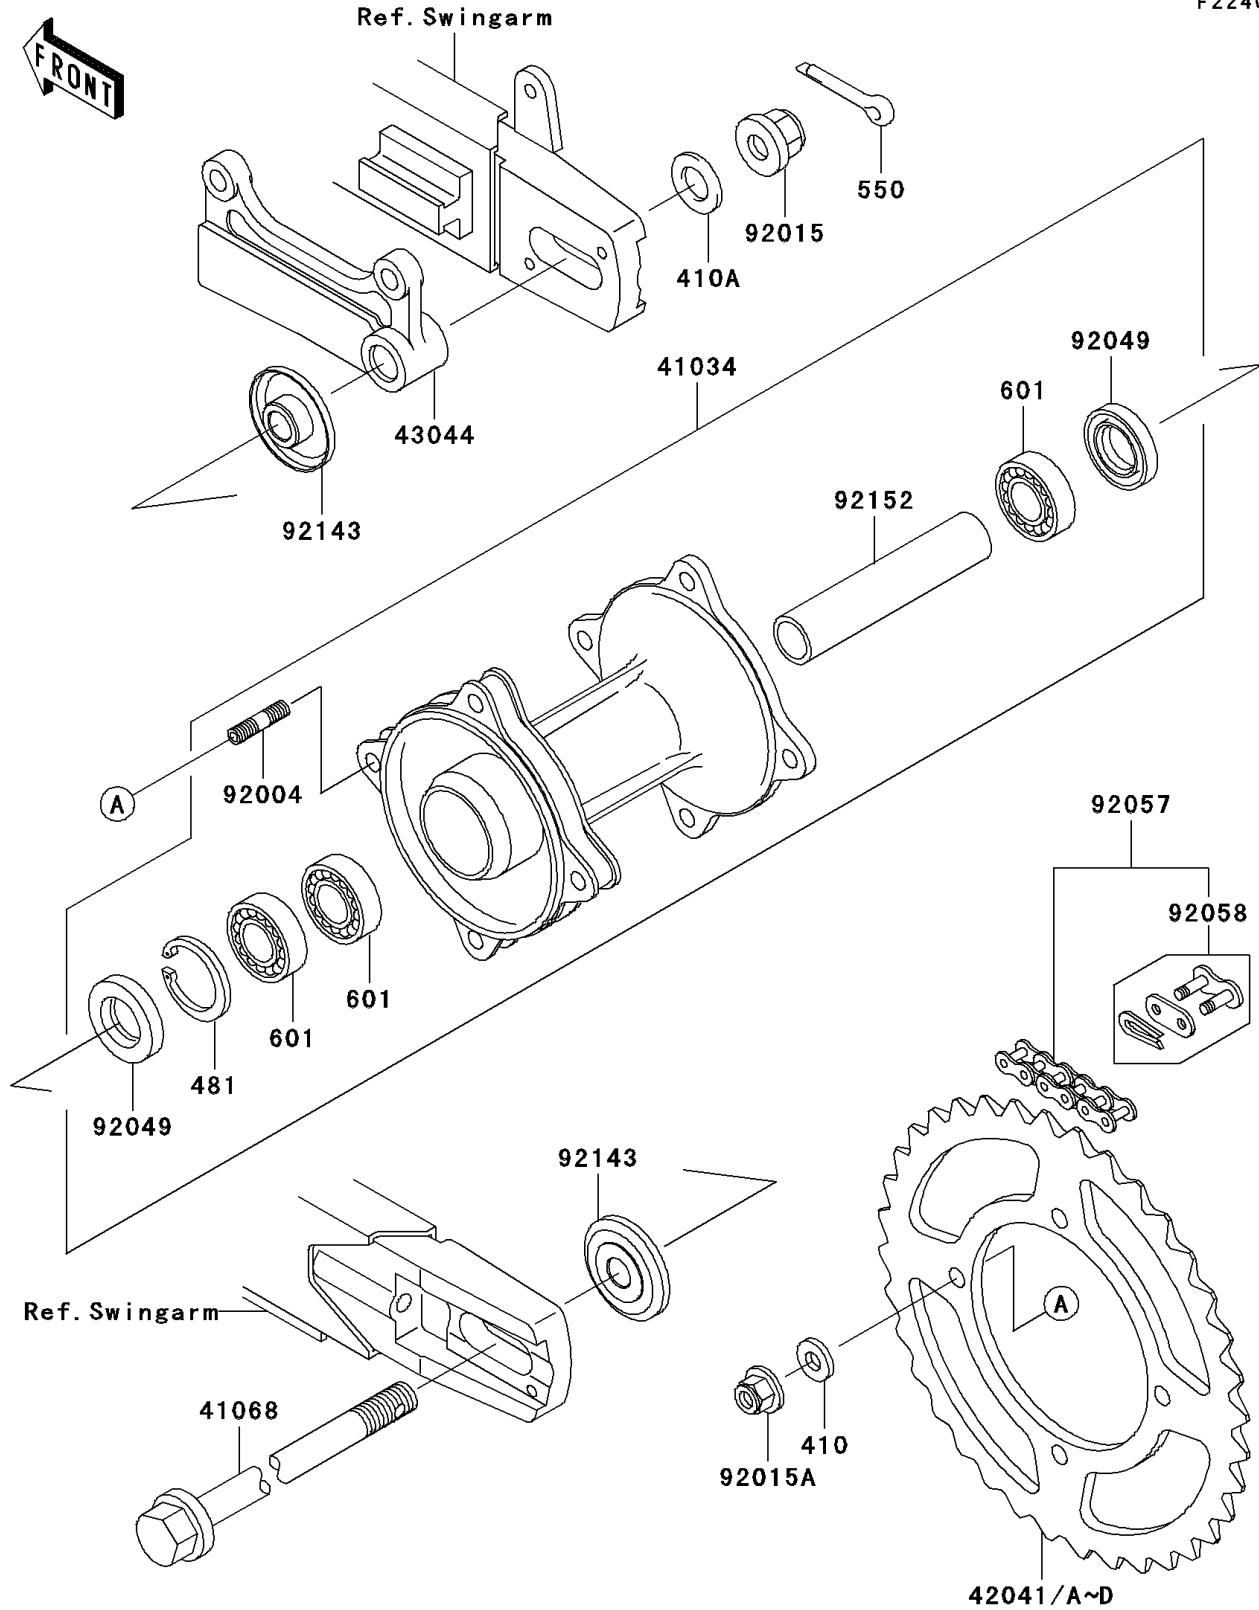

2003 KX85 PARTS DIAGRAM

Rear Hub

F2240

2003 KX85 PARTS LIST

Rear Hub

ITEM NAME	PART NUMBER	QUANTITY
WASHER-PLAIN-SMALL,8MM (Ref # 410)	410B0800	4
WASHER-PLAIN-SMALL,14MM (Ref # 410A)	410B1400	1
CIRCLIP-TYPE-C,35MM (Ref # 481)	481J3500	1
PIN-COTTER,2.5X20 (Ref # 550)	550D2520	1
BEARING-BALL (Ref # 601)	601B6202UU	3
DRUM-ASSY,REAR BRAKE (Ref # 41034)	41034-1323	1
AXLE,RR (Ref # 41068)	41068-1401	1
SPROCKET-HUB,49T (Ref # 42041)	42041-1207	1
SPROCKET-HUB,48T (Ref # 42041A)	42041-1227	1
SPROCKET-HUB,50T (Ref # 42041B)	42041-1228	1
SPROCKET-HUB,51T (Ref # 42041C)	42041-1229	1
SPROCKET-HUB,52T (Ref # 42041D)	42041-1245	1
HOLDER-COMP-CALIPER (Ref # 43044)	43044-1122	1
STUD,8X16 (Ref # 92004)	92004-1183	4
NUT,FLANGED,14MM (Ref # 92015)	92015-1401	1
NUT,8MM (Ref # 92015A)	92015-1432	4
SEAL-OIL (Ref # 92049)	92049-1469	2
CHAIN,DRIVE,DID420DS2X120L (Ref # 92057)	92057-1496	1
JOINT-CHAIN,DRIVE (Ref # 92058)	92058-1086	1
COLLAR,RR AXLE,L=12.5 (Ref # 92143)	92143-1938	2
COLLAR,RR BRAKE DRUM,L=95 (Ref # 92152)	92152-1090	1