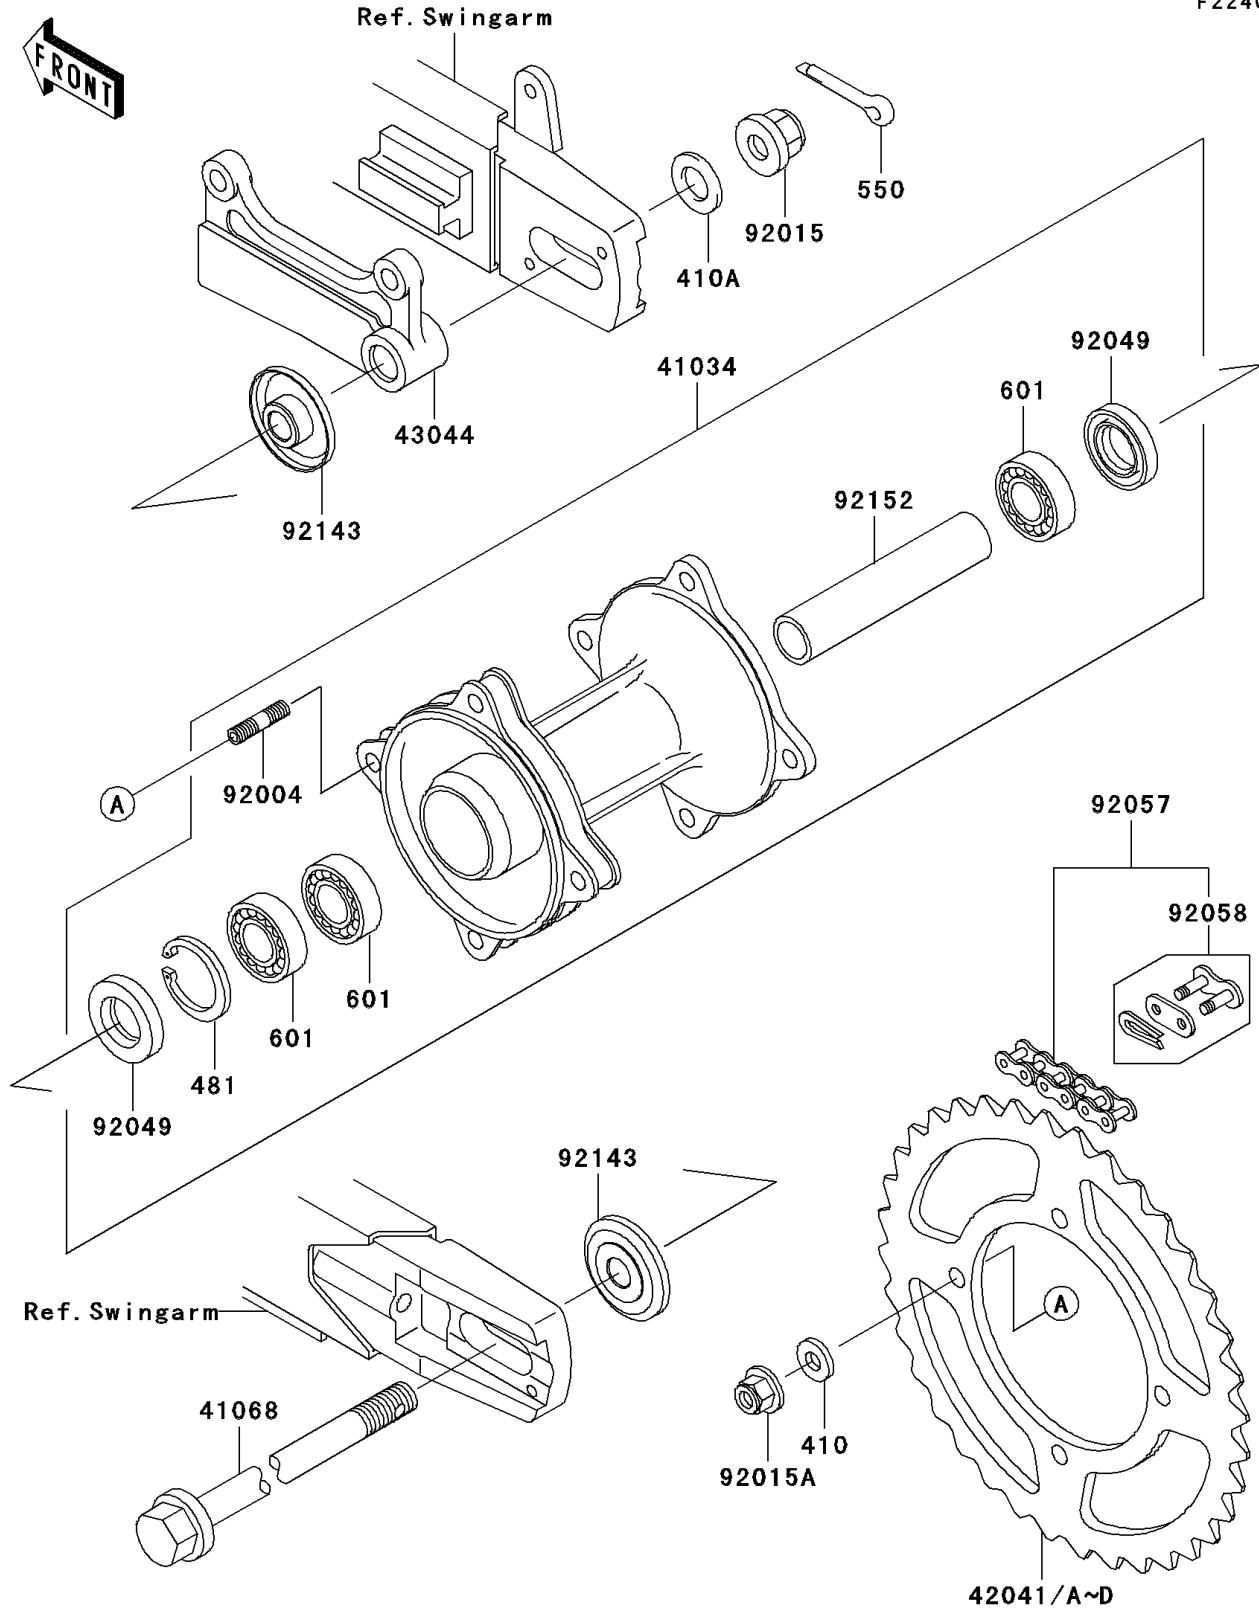

2001 KX85 PARTS DIAGRAM

Rear Hub

F2240

2001 KX85 PARTS LIST

Rear Hub

ITEM NAME	PART NUMBER	QUANTITY
WASHER-PLAIN-SMALL,8MM (Ref # 410)	410B0800	4
WASHER-PLAIN-SMALL,14MM (Ref # 410A)	410B1400	1
CIRCLIP-TYPE-C,35MM (Ref # 481)	481J3500	1
PIN-COTTER,2.5X20 (Ref # 550)	550D2520	1
BEARING-BALL (Ref # 601)	601B6202UU	3
DRUM-ASSY,REAR BRAKE (Ref # 41034)	41034-1323	1
AXLE,RR (Ref # 41068)	41068-1401	1
SPROCKET-HUB,49T (Ref # 42041)	42041-1207	1
SPROCKET-HUB,48T (Ref # 42041A)	42041-1227	1
SPROCKET-HUB,50T (Ref # 42041B)	42041-1228	1
SPROCKET-HUB,51T (Ref # 42041C)	42041-1229	1
SPROCKET-HUB,52T (Ref # 42041D)	42041-1245	1
HOLDER-COMP-CALIPER (Ref # 43044)	43044-1122	1
STUD,8X16 (Ref # 92004)	92004-1183	4
NUT,FLANGED,14MM (Ref # 92015)	92015-1401	1
NUT,8MM (Ref # 92015A)	92015-1432	4
SEAL-OIL (Ref # 92049)	92049-1469	2
CHAIN,DRIVE,DID420DS2X120L (Ref # 92057)	92057-1496	1
JOINT-CHAIN,DRIVE (Ref # 92058)	92058-1086	1
COLLAR,RR AXLE,L=12.5 (Ref # 92143)	92143-1938	2
COLLAR,RR BRAKE DRUM,L=95 (Ref # 92152)	92152-1090	1