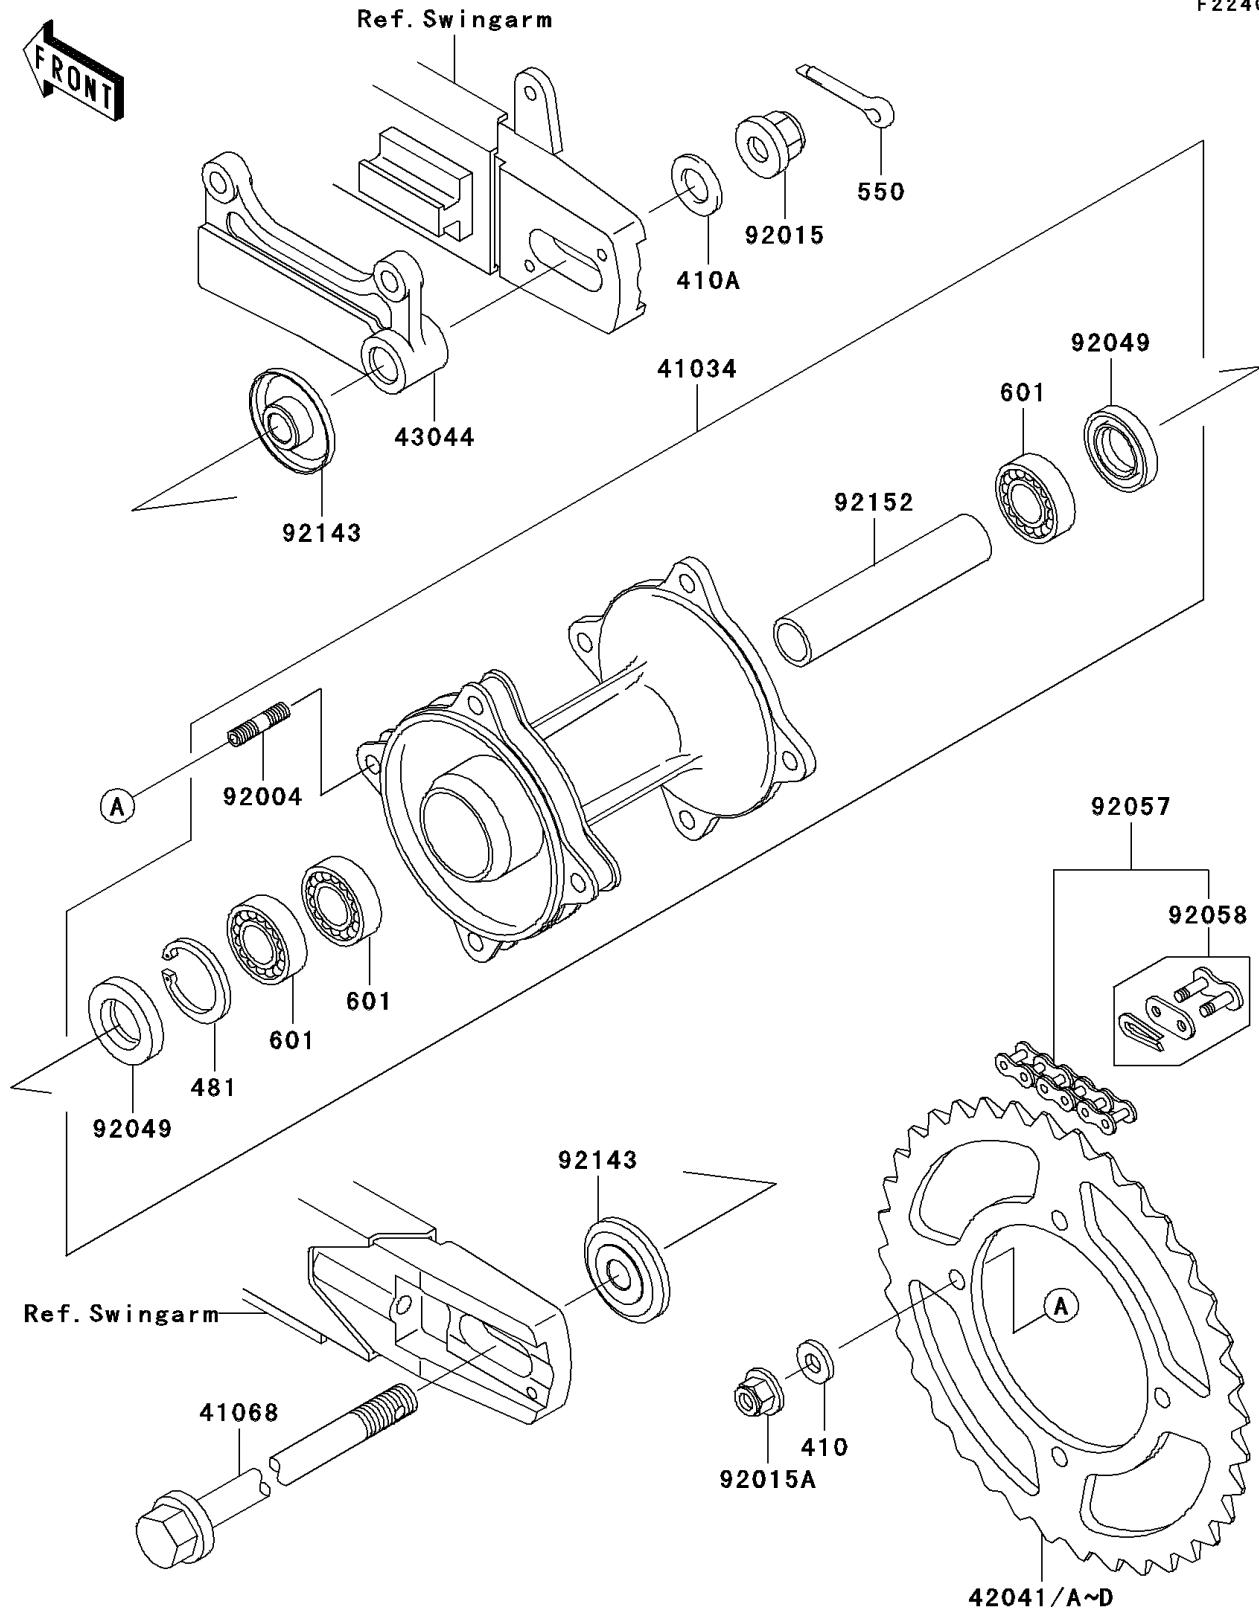

2001 KX85 PARTS DIAGRAM

Rear Hub

F2240

2001 KX85 PARTS LIST

Rear Hub

ITEM NAME	PART NUMBER	QUANTITY
WASHER-PLAIN-SMALL,8MM (Ref # 410)	410B0800	1
WASHER-PLAIN-SMALL,14MM (Ref # 410A)	410B1400	1
CIRCLIP-TYPE-C,35MM (Ref # 481)	481J3500	1
PIN-COTTER,2.5X20 (Ref # 550)	550D2520	1
BEARING-BALL (Ref # 601)	601B6202UU	1
DRUM-ASSY,REAR BRAKE (Ref # 41034)	41034-1323	1
AXLE,RR (Ref # 41068)	41068-1401	1
SPROCKET-HUB,49T (Ref # 42041)	42041-1207	1
SPROCKET-HUB,48T (Ref # 42041A)	42041-1227	1
SPROCKET-HUB,50T (Ref # 42041B)	42041-1228	1
SPROCKET-HUB,51T (Ref # 42041C)	42041-1229	1
SPROCKET-HUB,52T (Ref # 42041D)	42041-1245	1
HOLDER-COMP-CALIPER (Ref # 43044)	43044-1122	1
STUD,8X16 (Ref # 92004)	92004-1183	1
NUT,FLANGED,14MM (Ref # 92015)	92015-1401	1
NUT,8MM (Ref # 92015A)	92015-1432	1
SEAL-OIL (Ref # 92049)	92049-1469	1
CHAIN,DRIVE,DID420DS2X120L (Ref # 92057)	92057-1496	1
JOINT-CHAIN,DRIVE (Ref # 92058)	92058-1086	1
COLLAR,RR AXLE,L=12.5 (Ref # 92143)	92143-1938	1
COLLAR,RR BRAKE DRUM,L=95 (Ref # 92152)	92152-1090	1