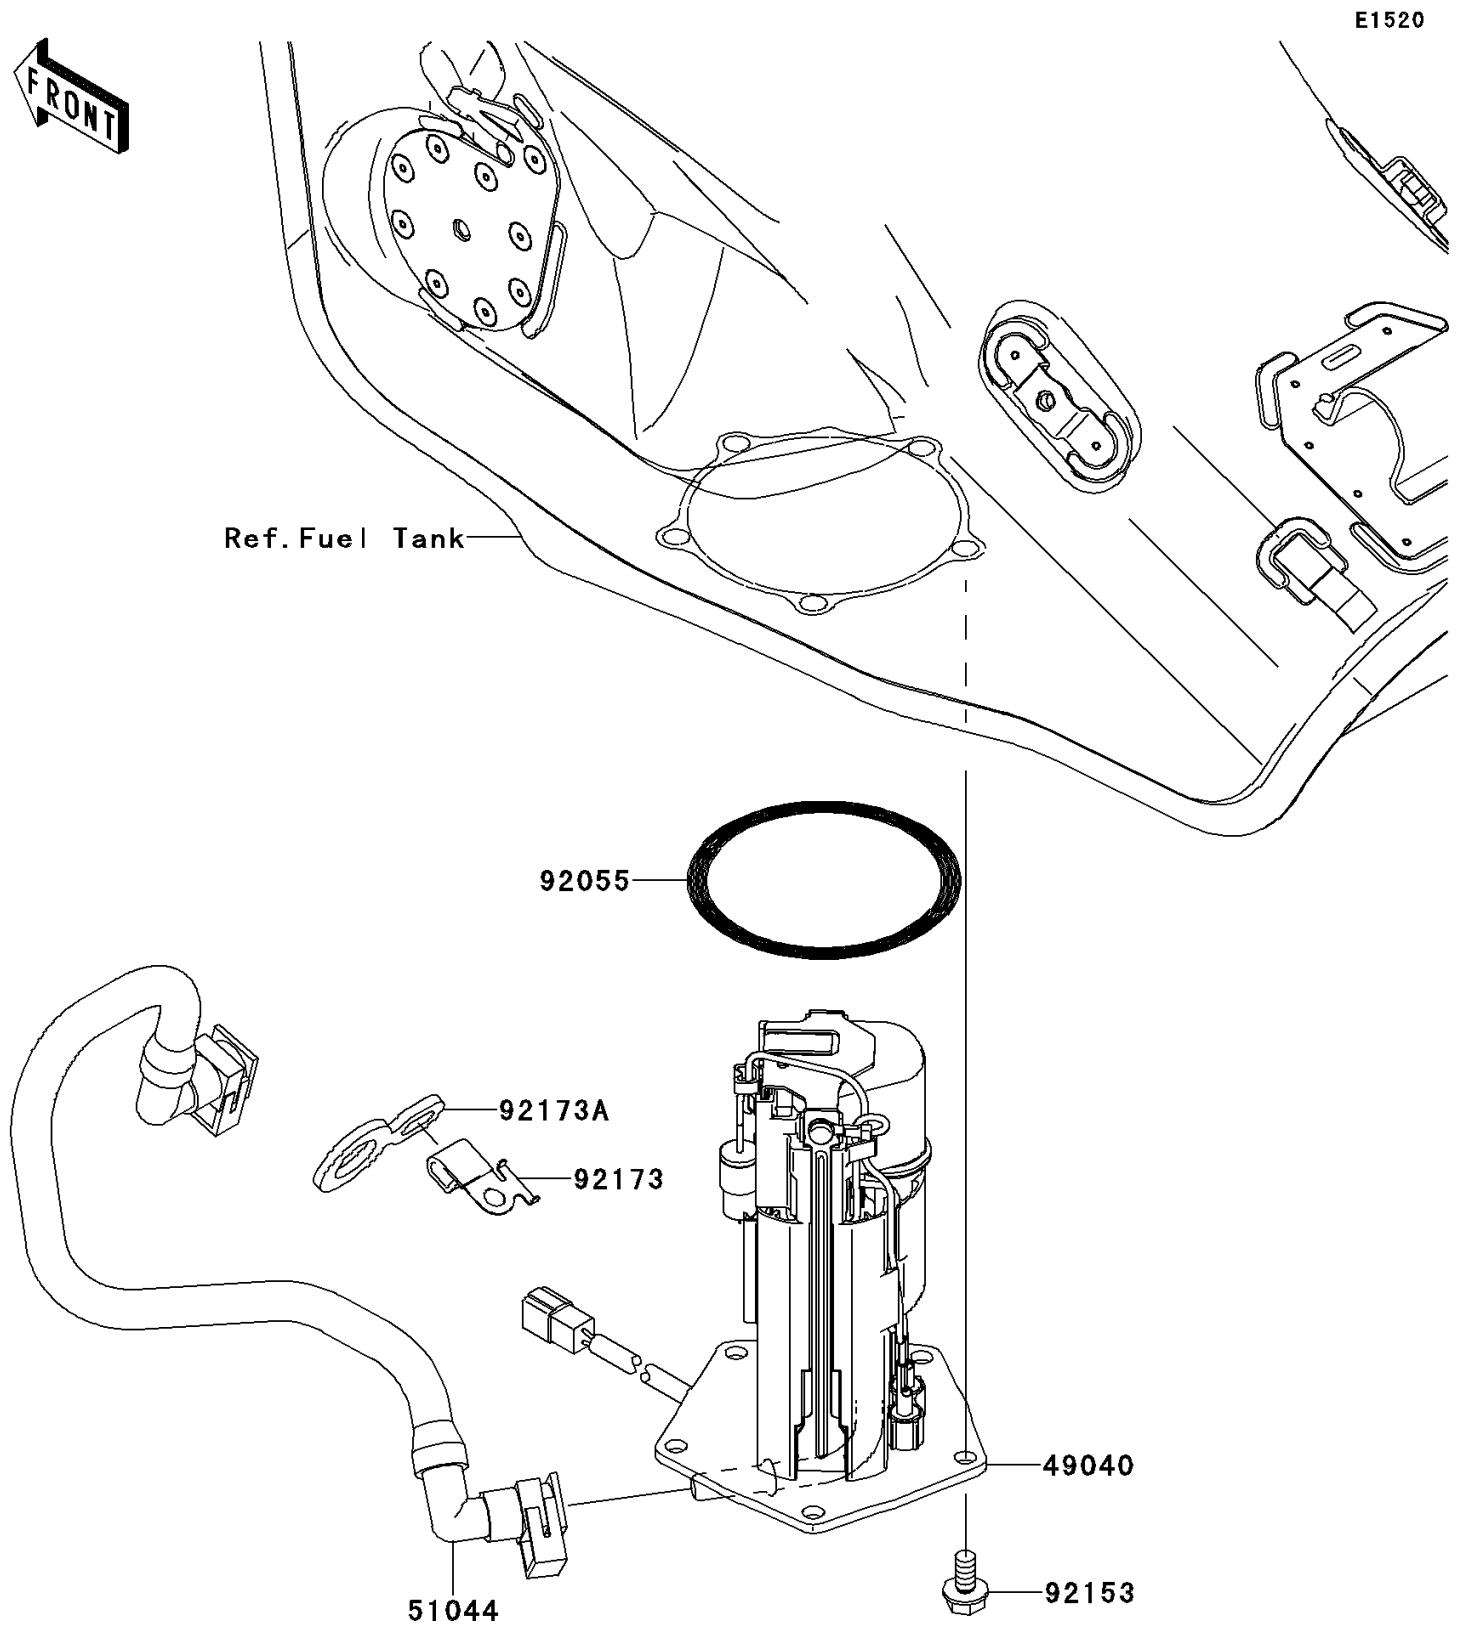

2012 NINJA® ZX™-10R ABS

PARTS DIAGRAM

Fuel Pump

2012 NINJA[®] ZX[™]-10R ABS

PARTS LIST

Fuel Pump

ITEM NAME	PART NUMBER	QUANTITY
PUMP-FUEL (Ref # 49040)	49040-0049	1
TUBE-ASSY,FUEL (Ref # 51044)	51044-0118	1
RING-O,70.6X5.7 (Ref # 92055)	92055-0210	1
BOLT,FLANGED,6X12 (Ref # 92153)	92153-1295	5
CLAMP (Ref # 92173)	92173-0831	1
CLAMP (Ref # 92173A)	92173-0832	1