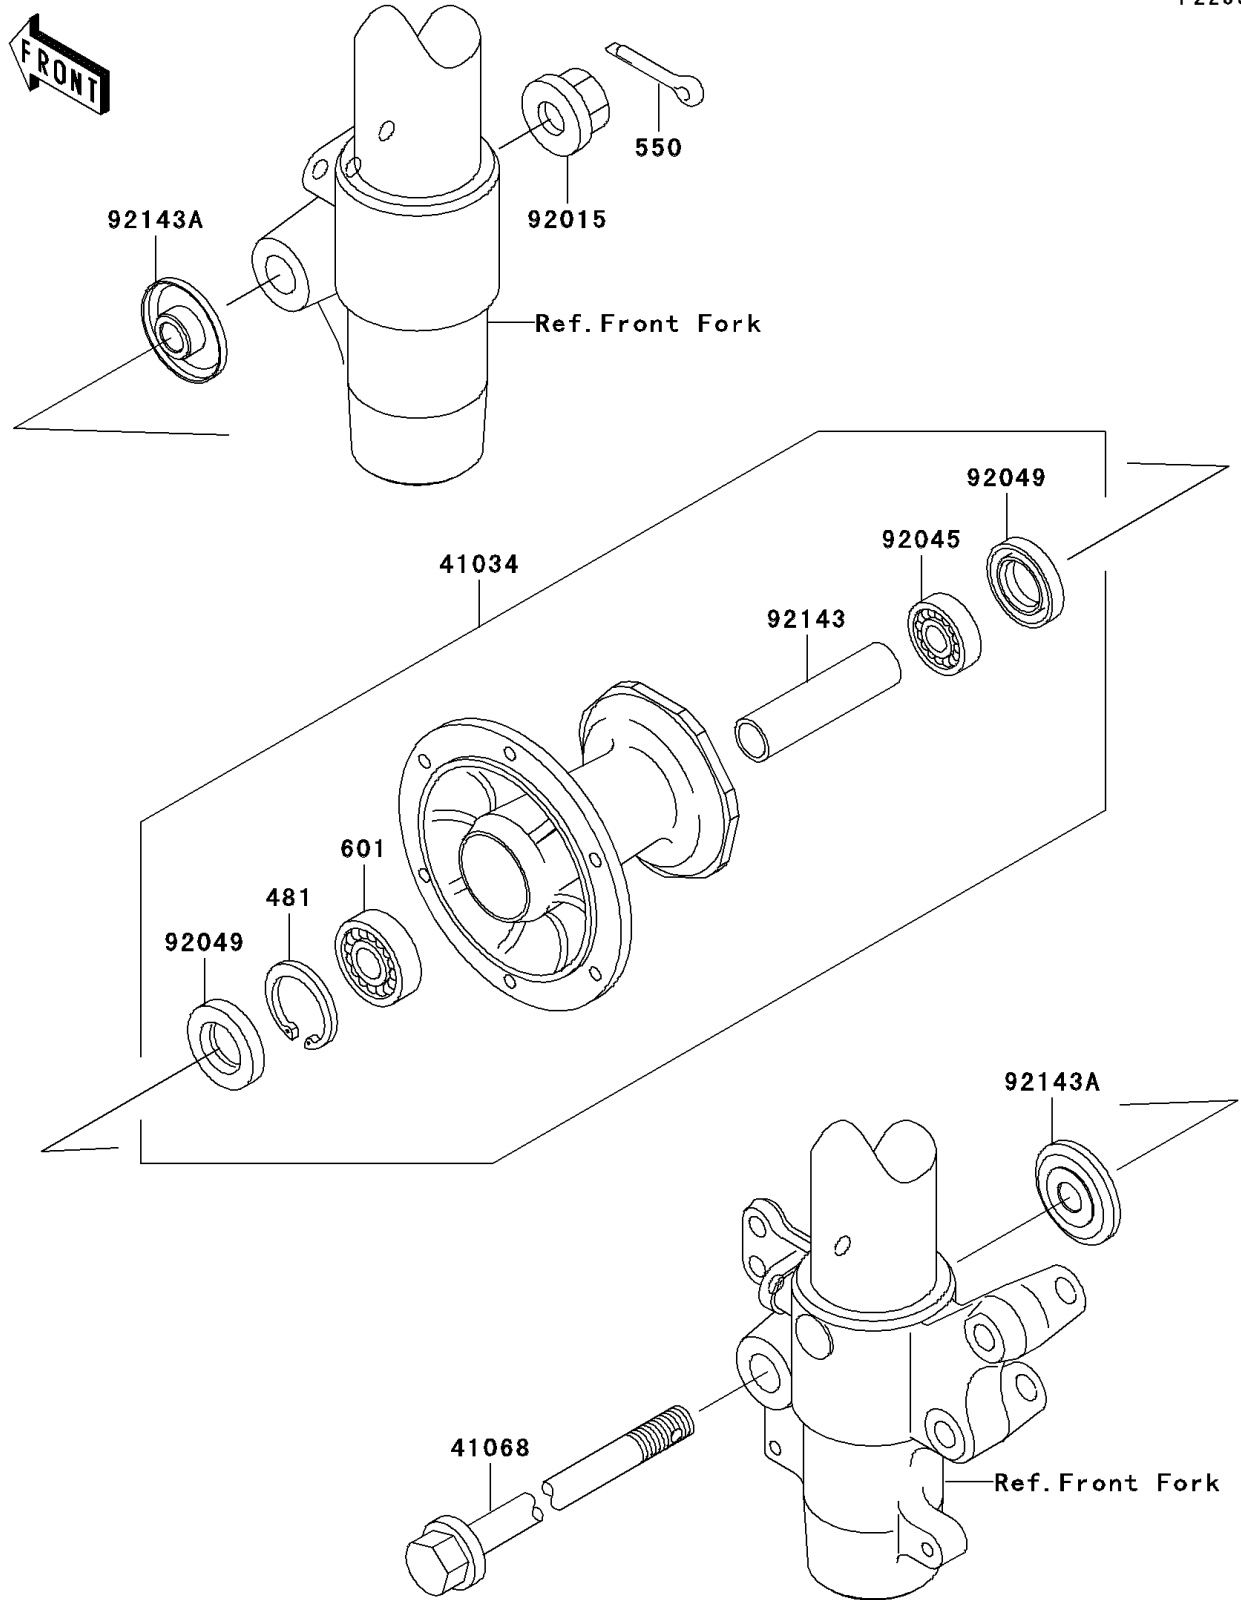

# 2003 KX85 PARTS DIAGRAM

Front Hub

F2230

## 2003 KX85 PARTS LIST

### Front Hub

| ITEM NAME                                 | PART NUMBER | QUANTITY |
|---|-------------|----------|
| CIRCLIP-TYPE-C,37MM (Ref # 481)           | 481J3700    | 1        |
| PIN-COTTER,2.5X20 (Ref # 550)             | 550D2520    | 1        |
| BEARING-BALL,#6201UUC3 (Ref # 601)        | 601B6301UU  | 1        |
| DRUM-ASSY,FRONT BRAKE (Ref # 41034)       | 41034-1310  | 1        |
| AXLE,FR (Ref # 41068)                     | 41068-1333  | 1        |
| NUT,FLANGED,12MM (Ref # 92015)            | 92015-1433  | 1        |
| BEARING-BALL,TMB201LLUC3/2A (Ref # 92045) | 92045-1062  | 1        |
| SEAL-OIL,TC20376.5 (Ref # 92049)          | 92049-1257  | 2        |
| COLLAR,FR BRAKE DRUM,L=76 (Ref # 92143)   | 92143-1935  | 1        |
| COLLAR,FR AXLE,L=12 (Ref # 92143A)        | 92143-1936  | 2        |