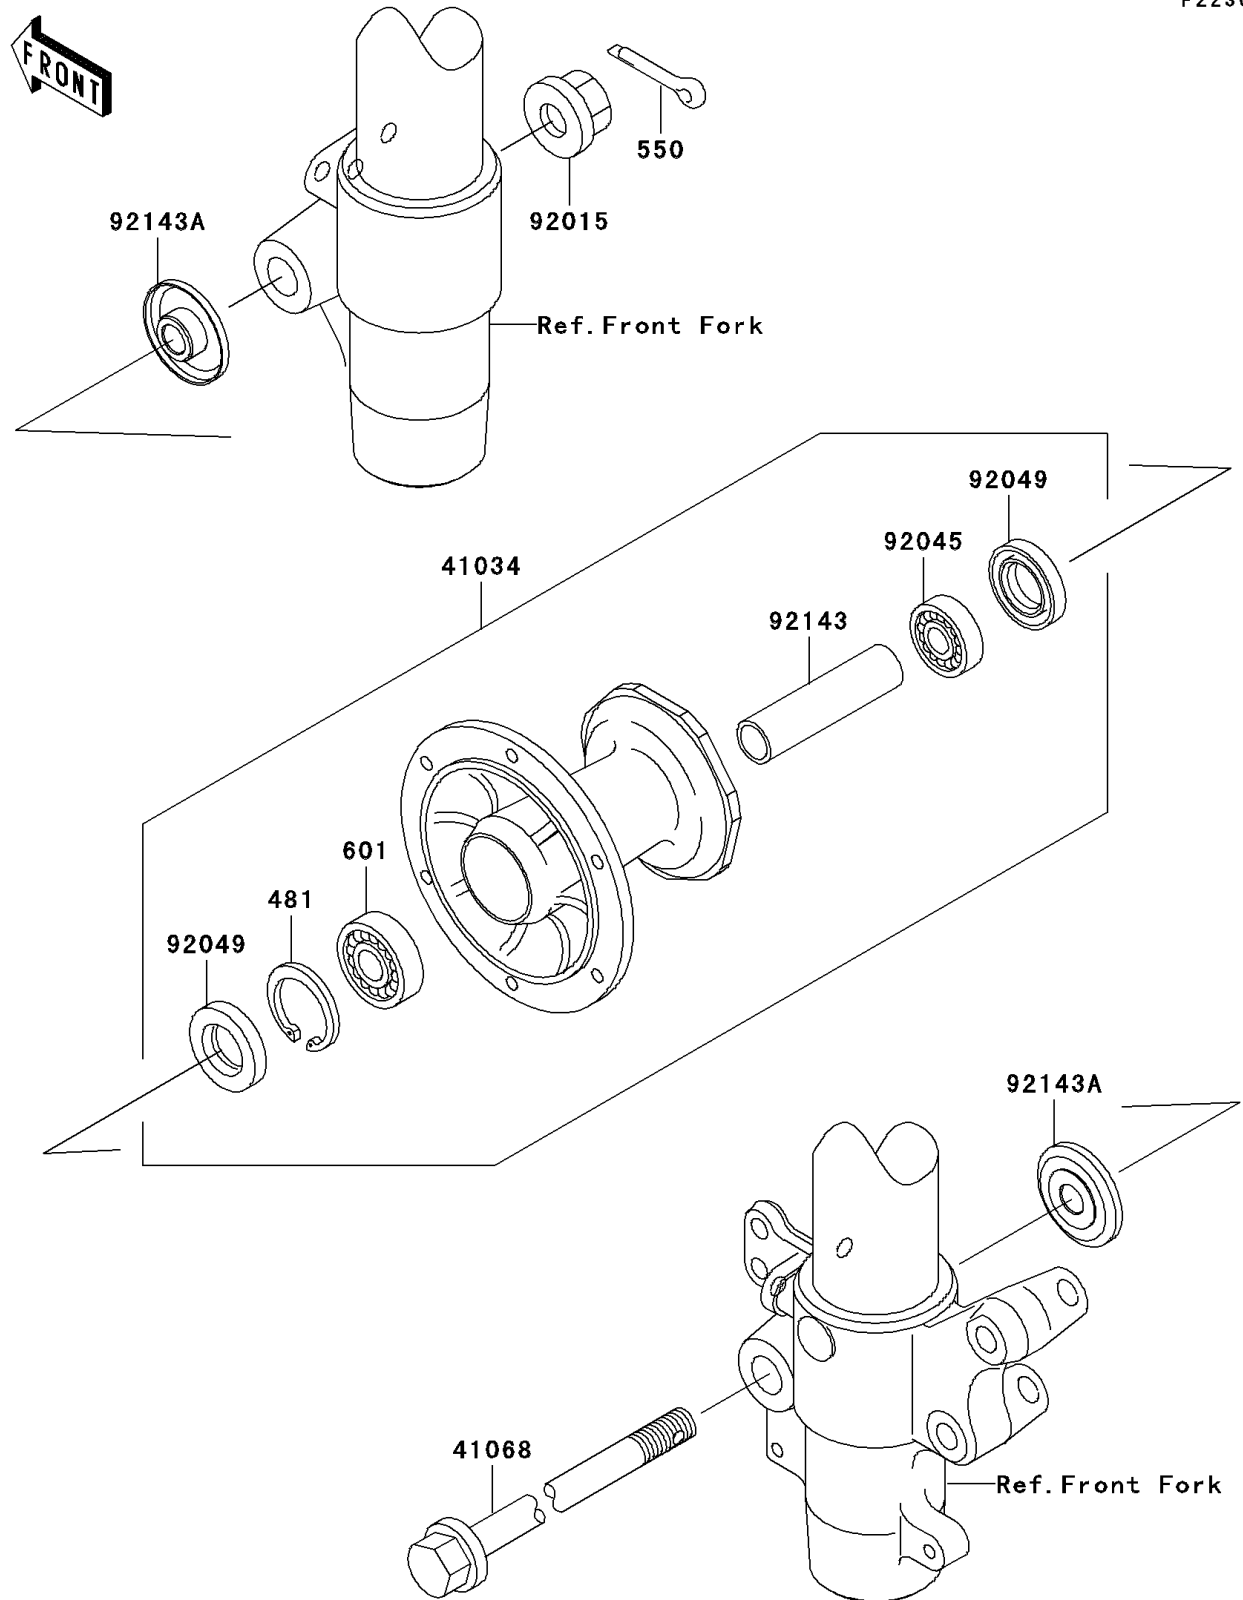

2001 KX85 PARTS DIAGRAM

Front Hub

F2230

2001 KX85 PARTS LIST

Front Hub

ITEM NAME	PART NUMBER	QUANTITY
CIRCLIP-TYPE-C,37MM (Ref # 481)	481J3700	1
PIN-COTTER,2.5X20 (Ref # 550)	550D2520	1
BEARING-BALL,#6201UUC3 (Ref # 601)	601B6301UU	1
DRUM-ASSY,FRONT BRAKE (Ref # 41034)	41034-1310	1
AXLE,FR (Ref # 41068)	41068-1333	1
NUT,FLANGED,12MM (Ref # 92015)	92015-1433	1
BEARING-BALL,TMB201LLUC3/2A (Ref # 92045)	92045-1062	1
SEAL-OIL,TC20376.5 (Ref # 92049)	92049-1257	1
COLLAR,FR BRAKE DRUM,L=76 (Ref # 92143)	92143-1935	1
COLLAR,FR AXLE,L=12 (Ref # 92143A)	92143-1936	1