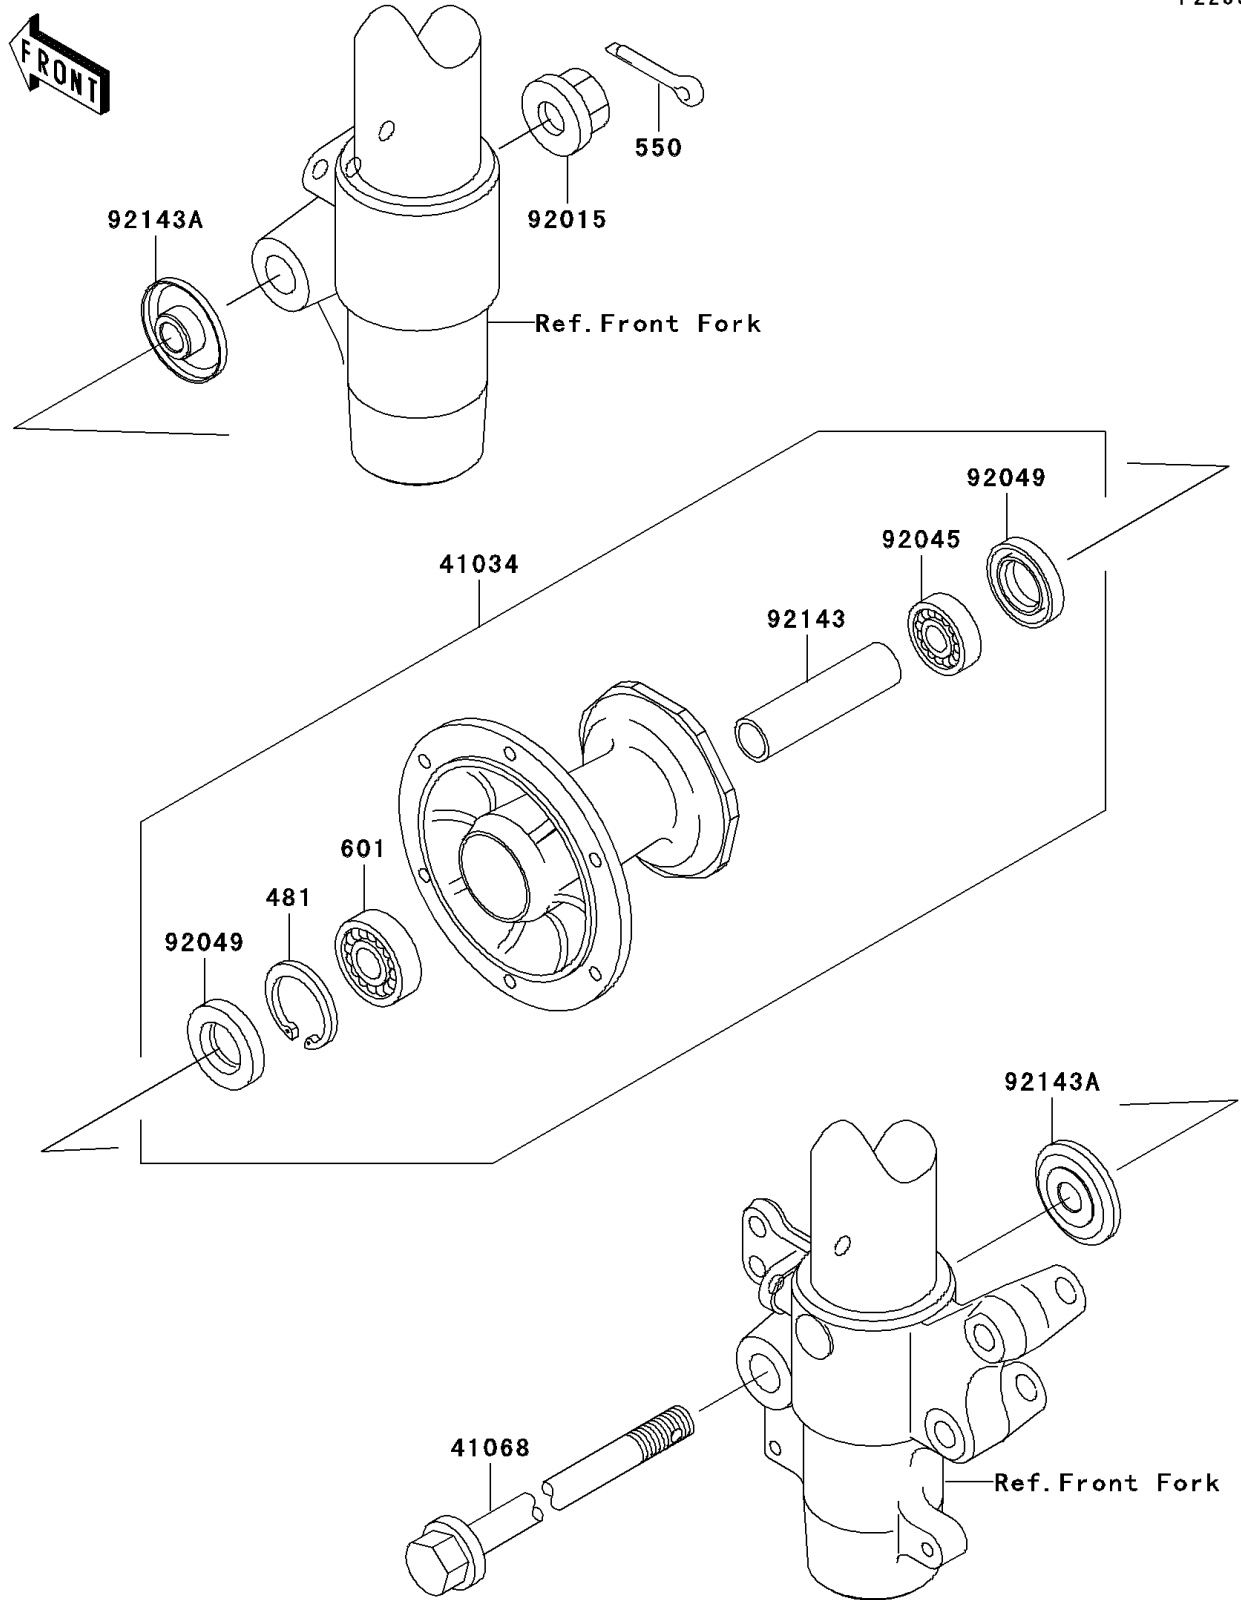

2001 KX85 PARTS DIAGRAM

Front Hub

F2230

2001 KX85 PARTS LIST

Front Hub

ITEM NAME	PART NUMBER	QUANTITY
CIRCLIP-TYPE-C,37MM (Ref # 481)	481J3700	1
PIN-COTTER,2.5X20 (Ref # 550)	550D2520	1
BEARING-BALL,#6201UUC3 (Ref # 601)	601B6301UU	1
DRUM-ASSY,FRONT BRAKE (Ref # 41034)	41034-1310	1
AXLE,FR (Ref # 41068)	41068-1333	1
NUT,FLANGED,12MM (Ref # 92015)	92015-1433	1
BEARING-BALL,TMB201LLUC3/2A (Ref # 92045)	92045-1062	1
SEAL-OIL,TC20376.5 (Ref # 92049)	92049-1257	2
COLLAR,FR BRAKE DRUM,L=76 (Ref # 92143)	92143-1935	1
COLLAR,FR AXLE,L=12 (Ref # 92143A)	92143-1936	2