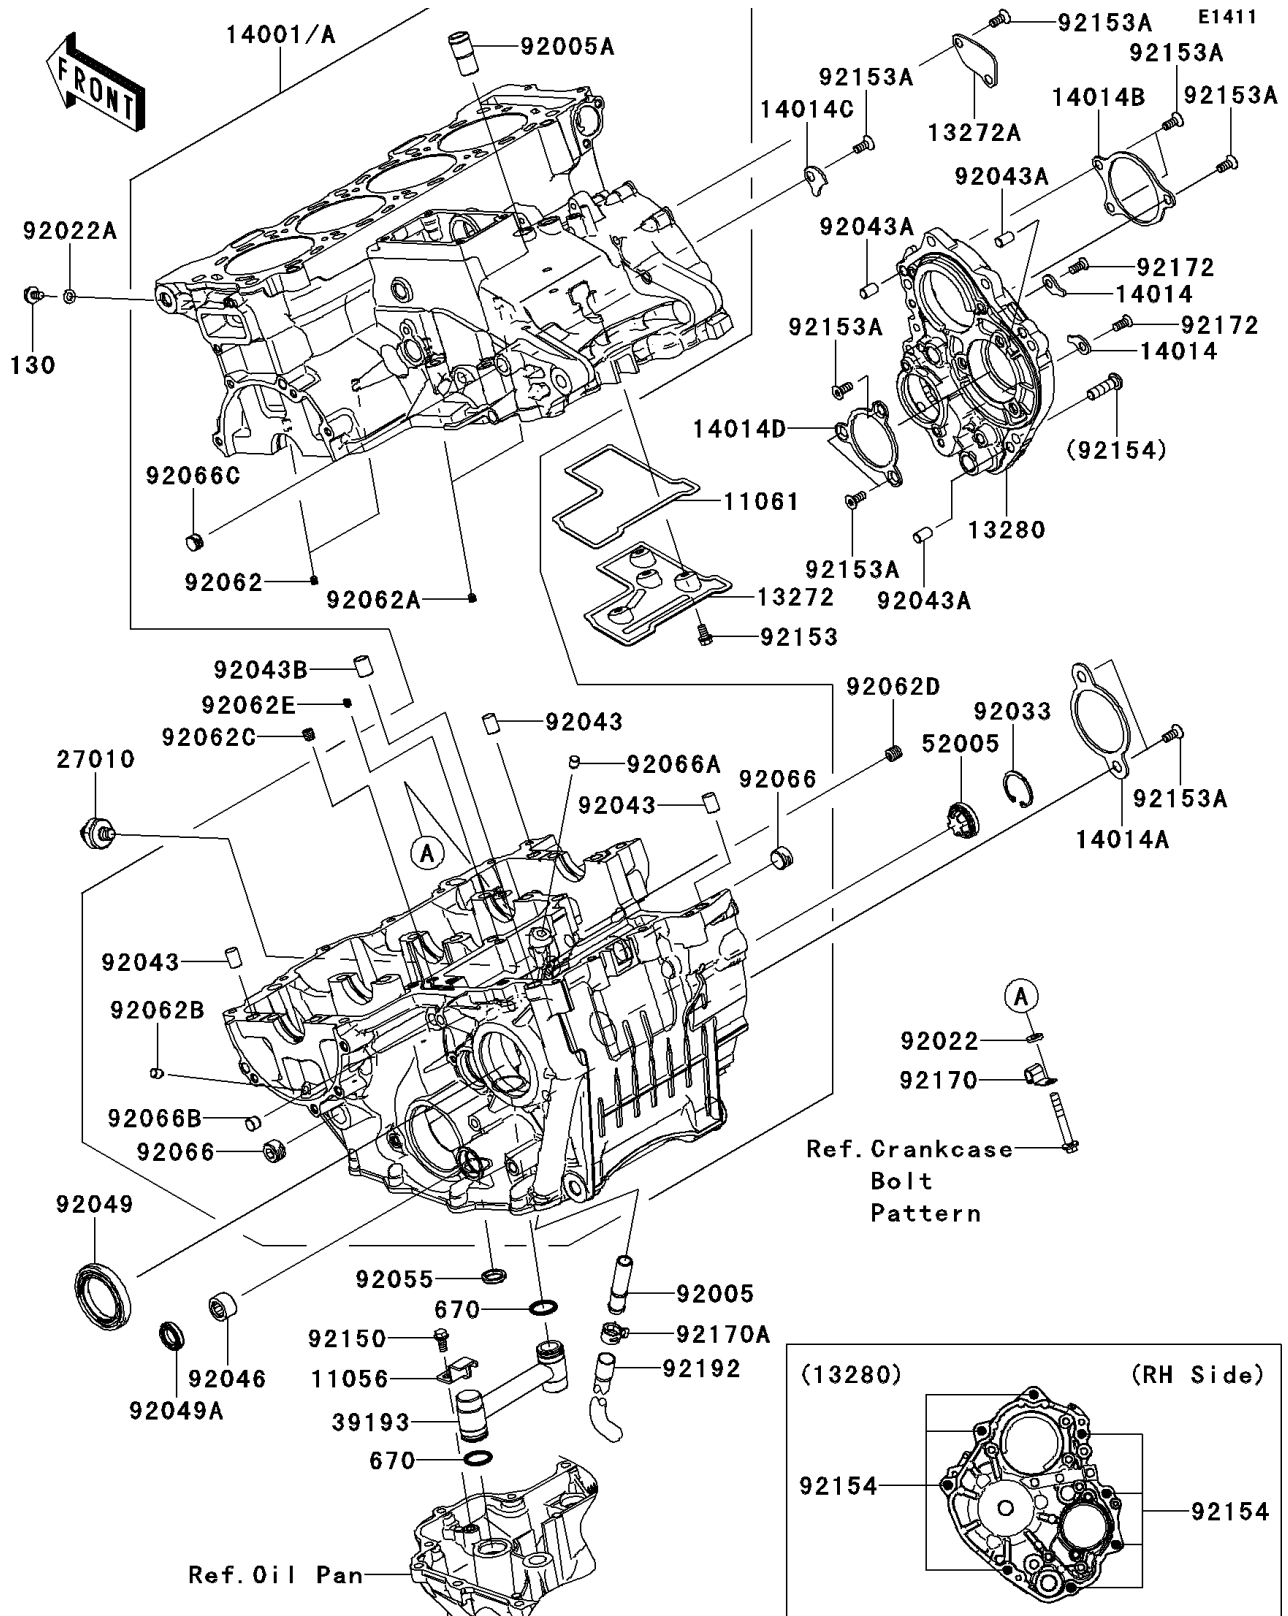

2012 NINJA® ZX™-10R ABS

PARTS DIAGRAM

Crankcase