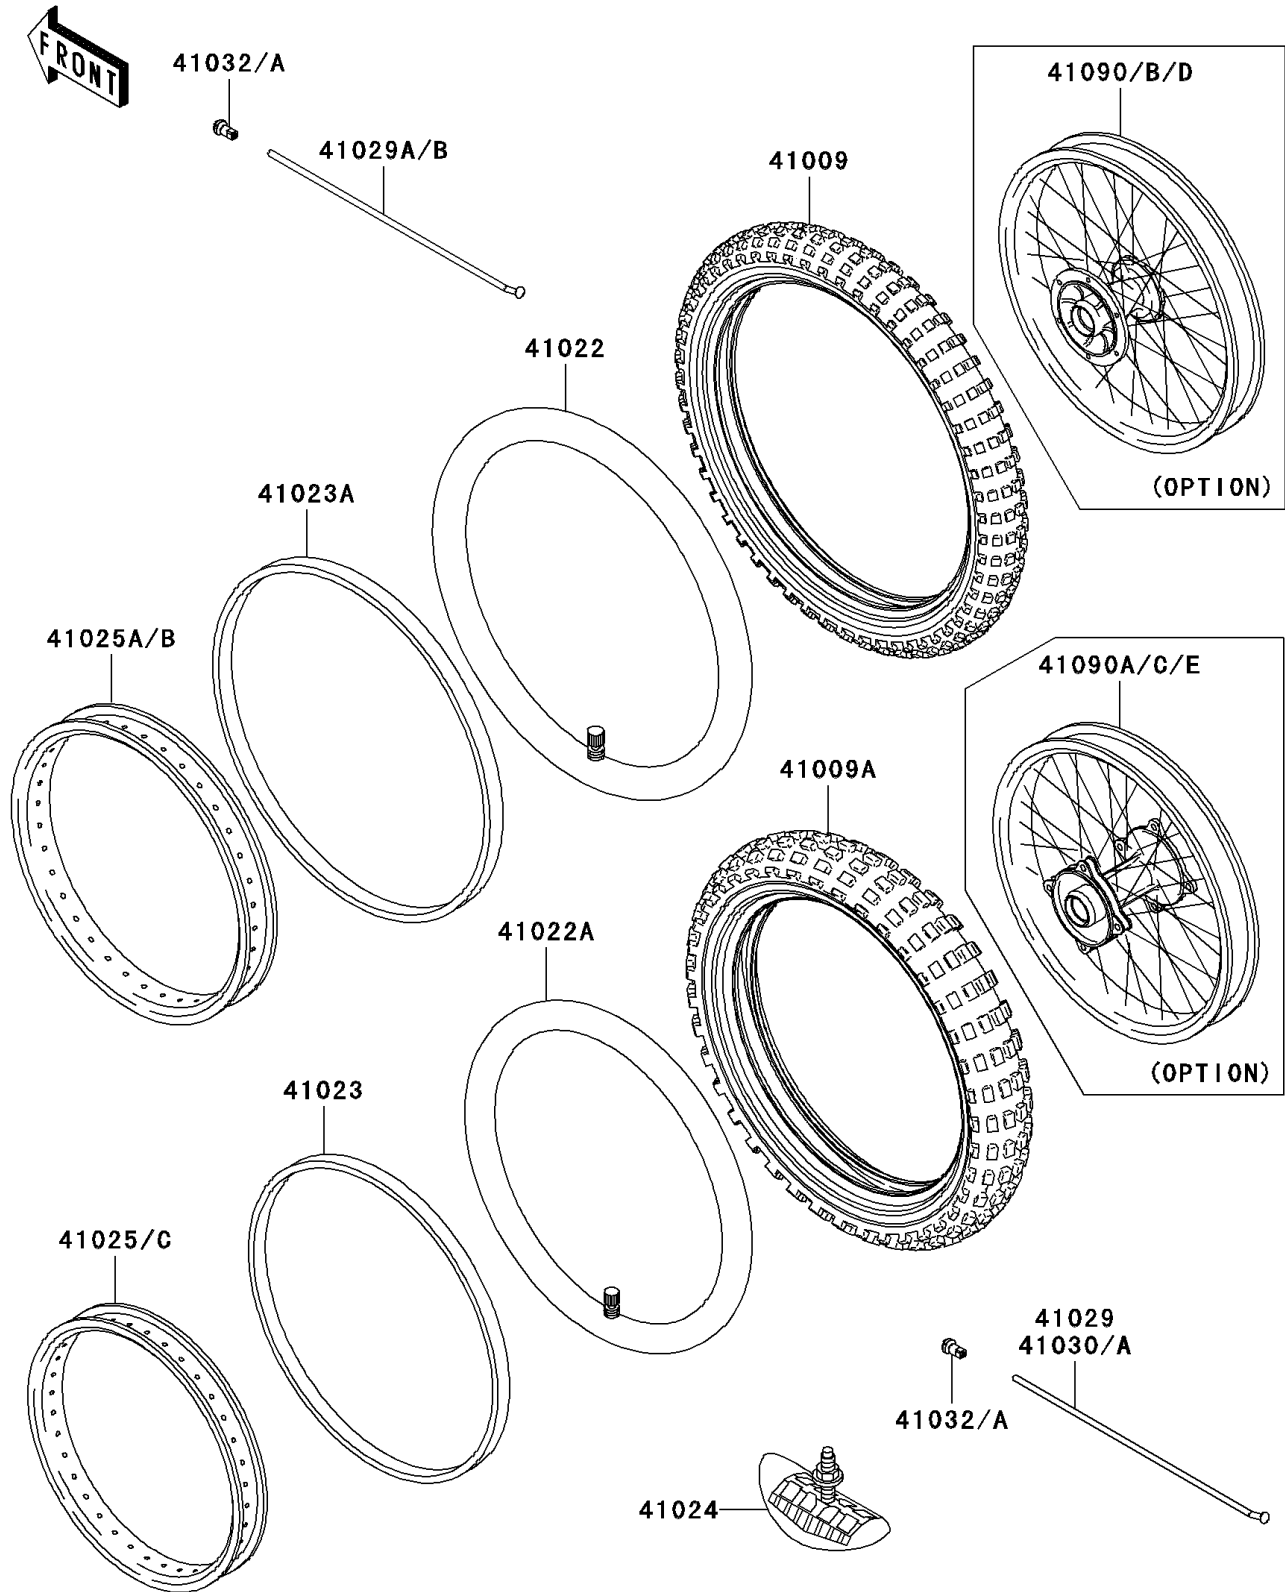

# 2003 KX85 PARTS DIAGRAM

Wheels/Tires

F2210

## 2003 KX85 PARTS LIST

### Wheels/Tires

ITEM NAME	PART NUMBER	QUANTITY
TIRE,FR,70/100-17,D737F(D) (Ref # 41009)	41009-1205	1
TIRE,RR,90/100-14,D737(D) (Ref # 41009A)	41009-1206	1
TUBE-TIRE,70/100-17(D) (Ref # 41022)	41022-1124	1
TUBE-TIRE,90/100-14(D) (Ref # 41022A)	41022-1125	1
BAND-RIM,80/100-14(D) (Ref # 41023)	41023-1068	1
BAND-RIM,100/90-17(D) (Ref # 41023A)	41023-1082	1
STOPPER-RIM,1.60-M(DUNLOP) (Ref # 41024)	41024-010	1
RIM,FR,1.40X17 (Ref # 41025B)	41025-1443	1
RIM,RR,1.60X14 (Ref # 41025C)	41025-1444	1
SPOKE-INNER,RR,157MMX170D (Ref # 41029)	41029-1274	14
SPOKE-INNER,FR,RH,187MMX166D (Ref # 41029A)	41029-1290	14
SPOKE-INNER,FR,LH,183MMX166D (Ref # 41029B)	41029-1291	14
SPOKE-OUTER,RR,RH,149MMX172D (Ref # 41030)	41030-1150	7
SPOKE-OUTER,RR,LH,153MMX172D (Ref # 41030A)	41030-1160	7
NIPPLE-SPOKE (Ref # 41032)	41032-1054	56
WHEEL-SUB ASSY,FR (Ref # 41090D)	41090-1158	1
WHEEL-SUB ASSY,RR (Ref # 41090E)	41090-1159	1