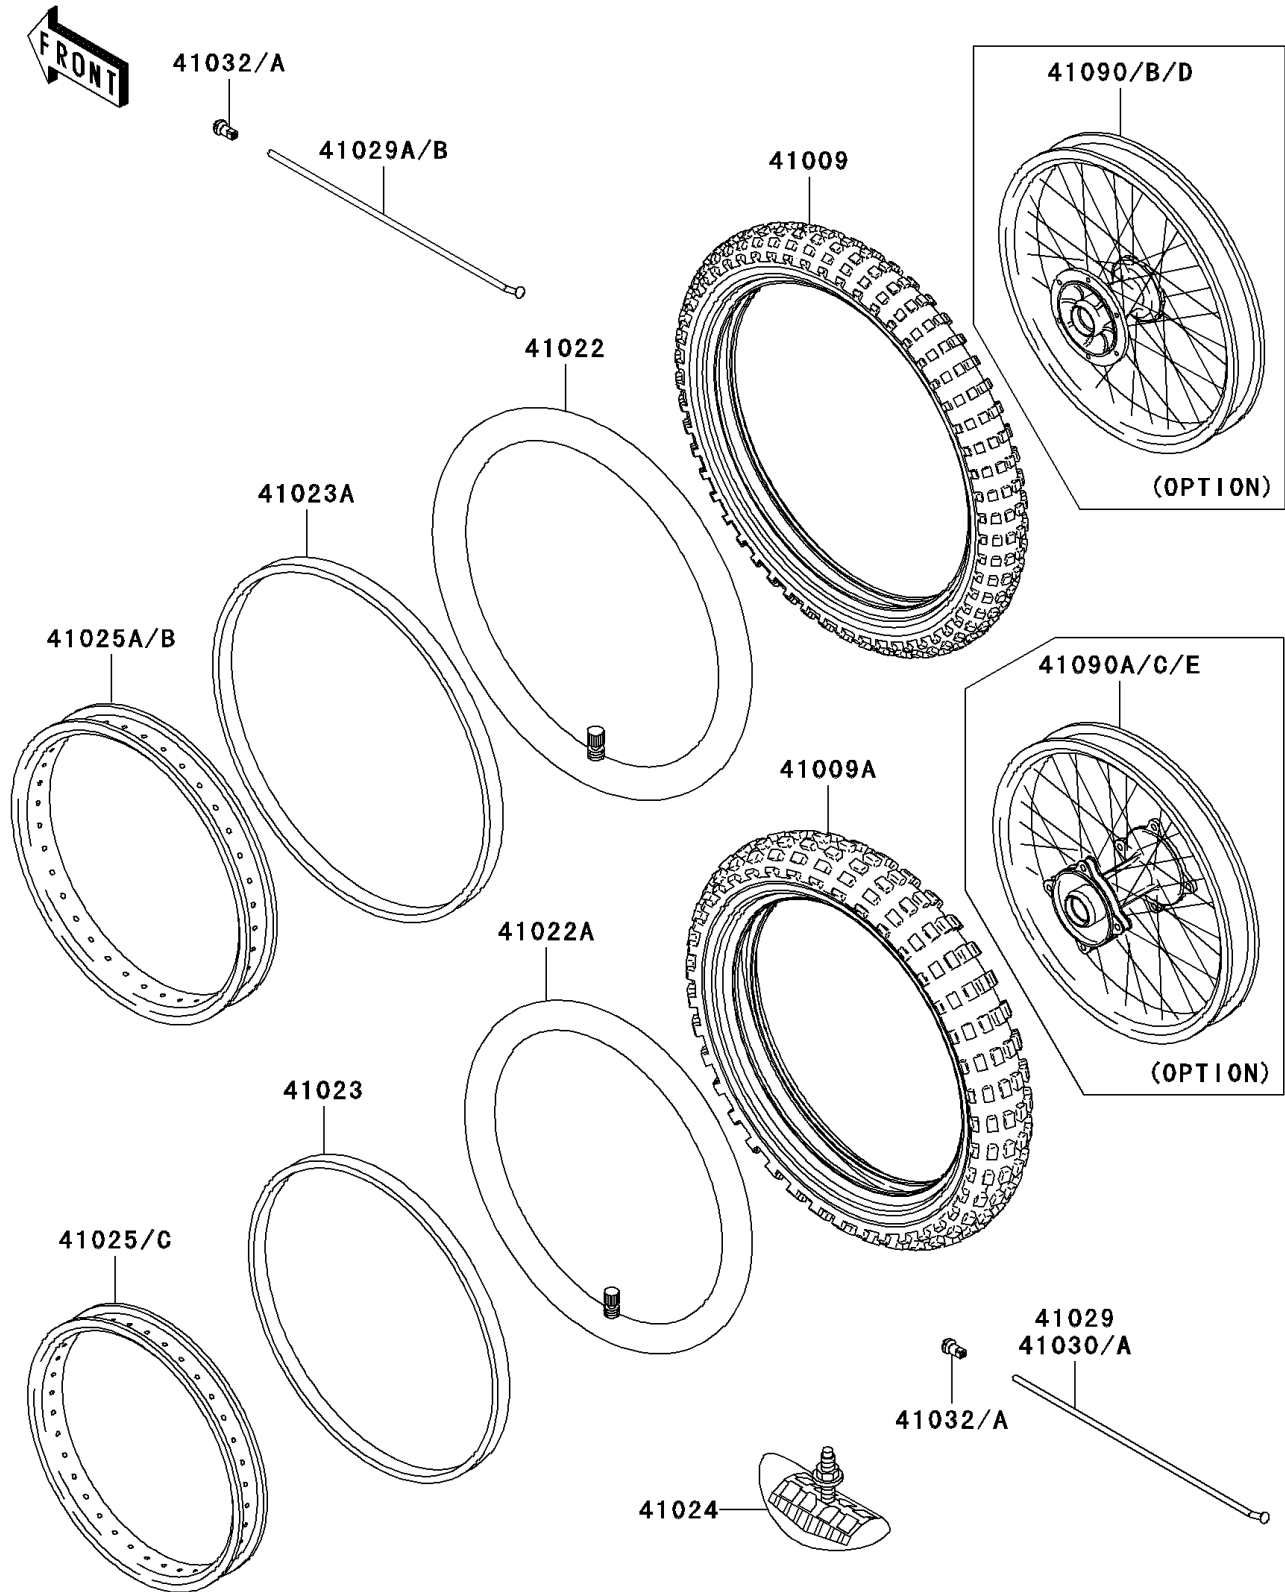

# 2001 KX85 PARTS DIAGRAM

Wheels/Tires

F2210

## 2001 KX85 PARTS LIST

### Wheels/Tires

ITEM NAME	PART NUMBER	QUANTITY
TIRE,FR,70/100-17,D737F(D) (Ref # 41009)	41009-1205	1
TIRE,RR,90/100-14,D737(D) (Ref # 41009A)	41009-1206	1
TUBE-TIRE,70/100-17(D) (Ref # 41022)	41022-1124	1
TUBE-TIRE,90/100-14(D) (Ref # 41022A)	41022-1125	1
BAND-RIM,80/100-14(D) (Ref # 41023)	41023-1068	1
BAND-RIM,100/90-17(D) (Ref # 41023A)	41023-1082	1
STOPPER-RIM,1.60-M(DUNLOP) (Ref # 41024)	41024-010	1
RIM,RR,1.60X14 (Ref # 41025)	41025-1345	1
RIM,FR,1.40X17 (Ref # 41025A)	41025-1357	1
SPOKE-INNER,RR,157MMX170D (Ref # 41029)	41029-1274	14
SPOKE-INNER,FR,RH,187MMX166D (Ref # 41029A)	41029-1290	14
SPOKE-INNER,FR,LH,183MMX166D (Ref # 41029B)	41029-1291	14
SPOKE-OUTER,RR,RH,149MMX172D (Ref # 41030)	41030-1150	7
SPOKE-OUTER,RR,LH,153MMX172D (Ref # 41030A)	41030-1160	7
NIPPLE-SPOKE (Ref # 41032)	41032-1054	56
WHEEL-SUB ASSY,FR (Ref # 41090B)	41090-1130	1
WHEEL-SUB ASSY,RR (Ref # 41090C)	41090-1131	1