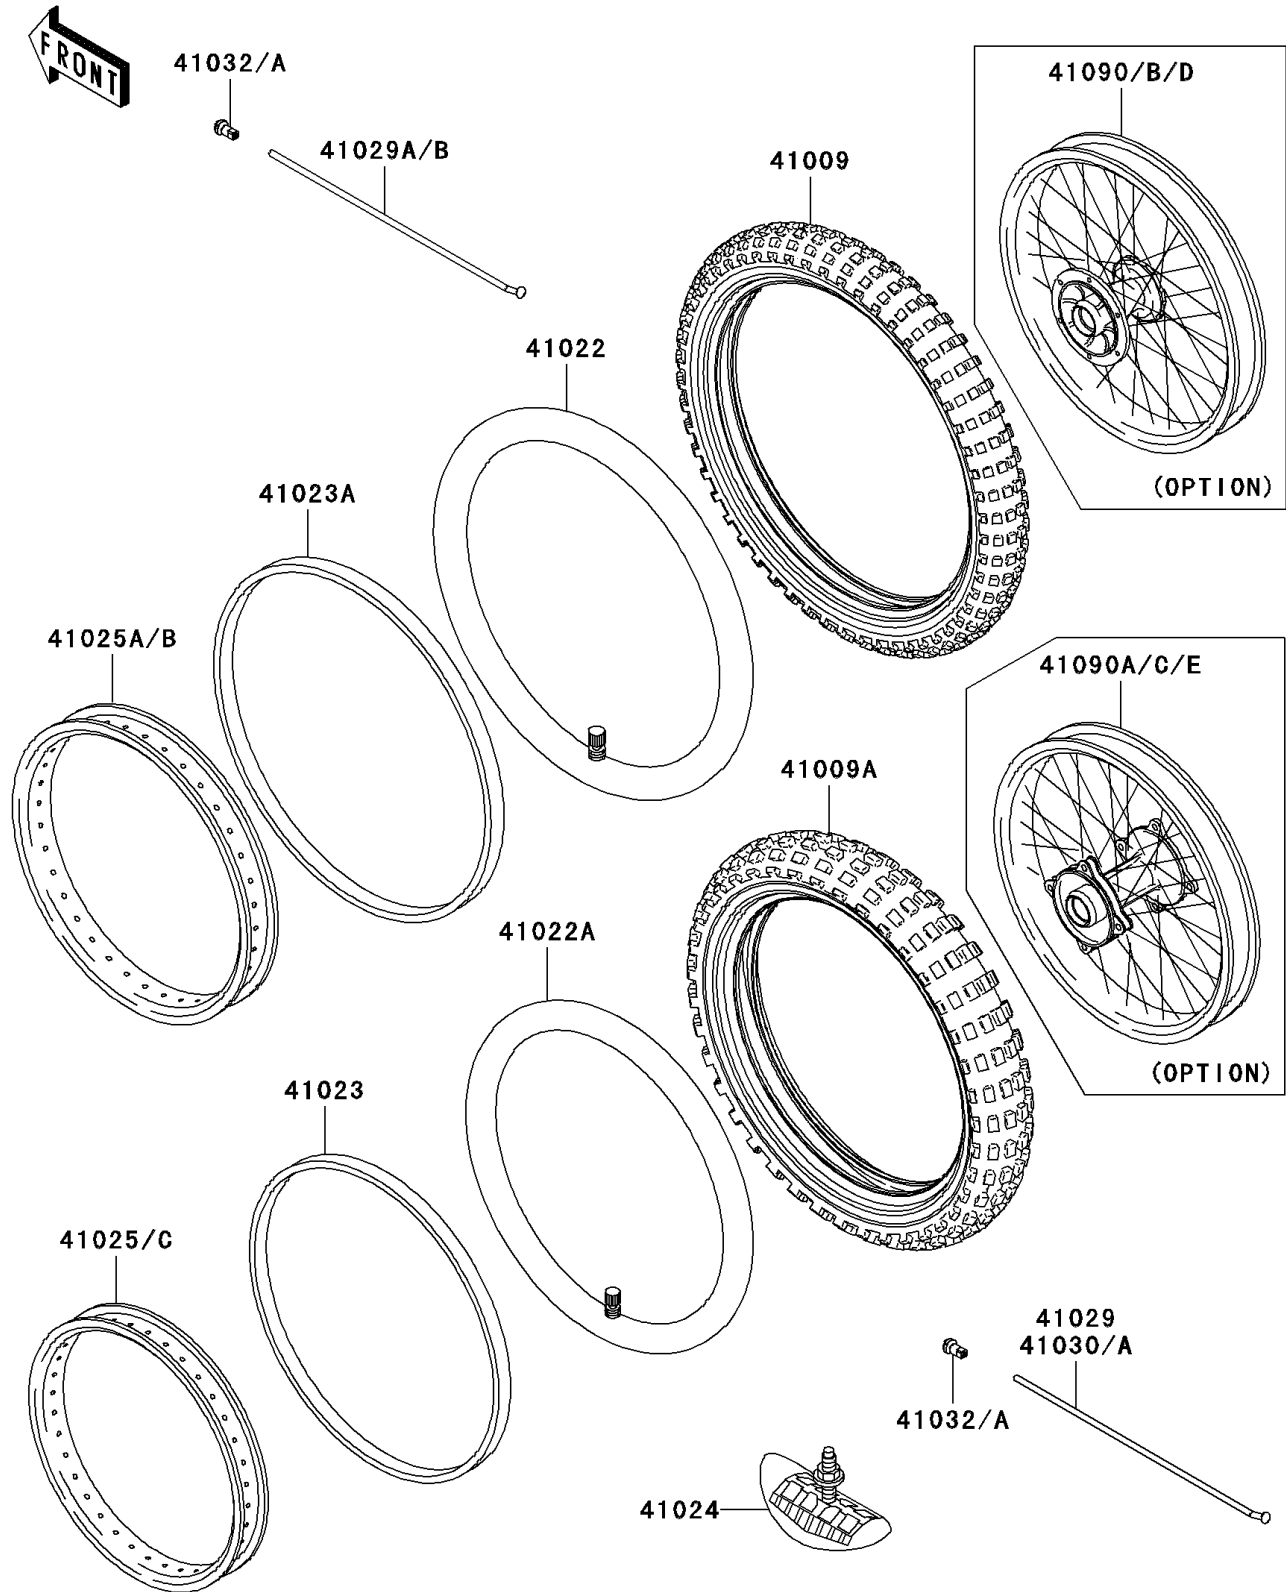

2001 KX85 PARTS DIAGRAM

Wheels/Tires

F2210

2001 KX85 PARTS LIST

Wheels/Tires

ITEM NAME	PART NUMBER	QUANTITY
TIRE,FR,70/100-17,D737F(D) (Ref # 41009)	41009-1205	1
TIRE,RR,90/100-14,D737(D) (Ref # 41009A)	41009-1206	1
TUBE-TIRE,70/100-17(D) (Ref # 41022)	41022-1124	1
TUBE-TIRE,90/100-14(D) (Ref # 41022A)	41022-1125	1
BAND-RIM,80/100-14(D) (Ref # 41023)	41023-1068	1
BAND-RIM,100/90-17(D) (Ref # 41023A)	41023-1082	1
STOPPER-RIM,1.60-M(DUNLOP) (Ref # 41024)	41024-010	1
RIM,RR,1.60X14 (Ref # 41025)	41025-1345	1
RIM,FR,1.40X17 (Ref # 41025A)	41025-1357	1
SPOKE-INNER,RR,157MMX170D (Ref # 41029)	41029-1274	1
SPOKE-INNER,FR,RH,187MMX166D (Ref # 41029A)	41029-1290	1
SPOKE-INNER,FR,LH,183MMX166D (Ref # 41029B)	41029-1291	1
SPOKE-OUTER,RR,RH,149MMX172D (Ref # 41030)	41030-1150	1
SPOKE-OUTER,RR,LH,153MMX172D (Ref # 41030A)	41030-1160	1
NIPPLE-SPOKE (Ref # 41032)	41032-1054	1
WHEEL-SUB ASSY,FR (Ref # 41090B)	41090-1130	1
WHEEL-SUB ASSY,RR (Ref # 41090C)	41090-1131	1