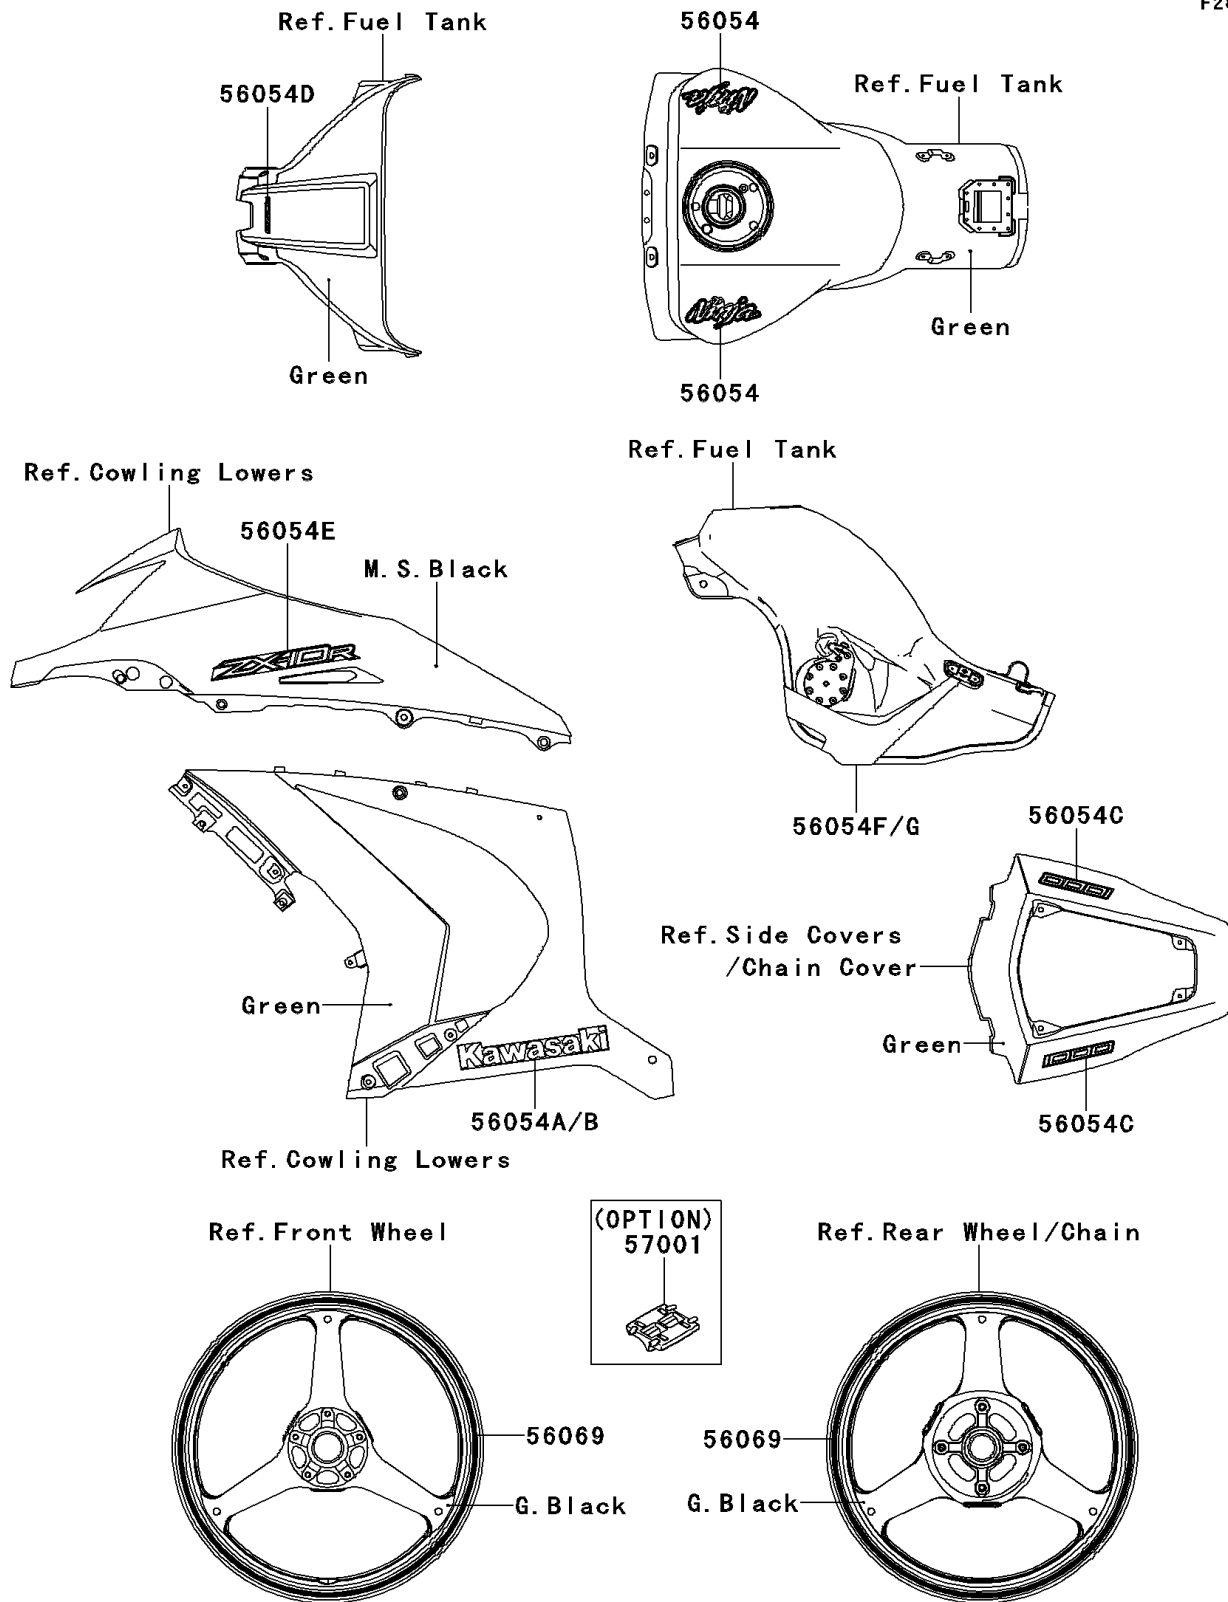

2012 NINJA[®] ZX[™]-10R

PARTS DIAGRAM

Decals(Green)(JCF)(CN)

F2861C

2012 NINJA® ZX™-10R

PARTS LIST

Decals(Green)(JCF)(CN)

ITEM NAME	PART NUMBER	QUANTITY
MARK,FUEL TANK,NINJA (Ref # 56054)	56054-0845	2
MARK,SIDE COWL.,LH,KAWASAKI (Ref # 56054A)	56054-0895	1
MARK,SIDE COWL.,RH,KAWASAKI (Ref # 56054B)	56054-0896	1
MARK,TAIL COVER,1000 (Ref # 56054C)	56054-0897	2
MARK,TANK COVER,ZX-10R (Ref # 56054D)	56054-0898	1
MARK,SIDE COWL.,UPP,ZX-10R (Ref # 56054E)	56054-0899	2
MARK,FUEL TANK,LWR,LH (Ref # 56054F)	56054-0931	1
MARK,FUEL TANK,LWR,RH (Ref # 56054G)	56054-0932	1
PATTERN,WHEEL,GREEN,4X1353 (Ref # 56069)	56069-0103	4
RIM STRIPE APPLICATOR (Ref # 57001)	57001-1752	AR