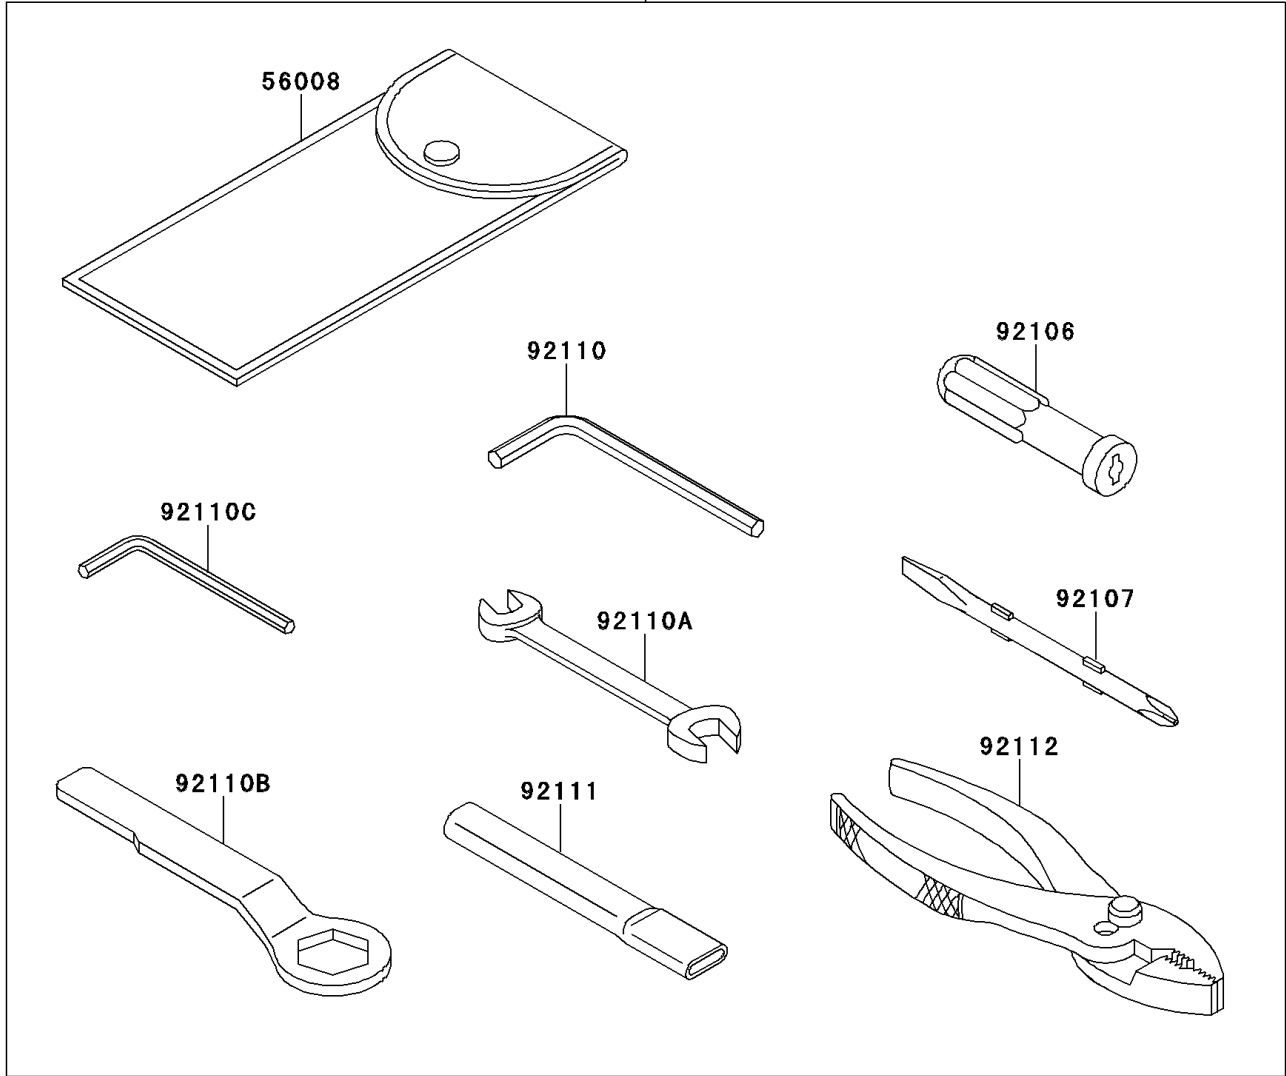

# 2011 NINJA® ZX™-10R PARTS DIAGRAM

Owner's Tools

F2810

56007

## 2011 NINJA® ZX™-10R PARTS LIST

### Owner's Tools

ITEM NAME	PART NUMBER	QUANTITY
TOOL-KIT (Ref # 56007)	56007-0094	1
BAG,TOOL (Ref # 56008)	56008-1075	1
GASKET-LIQUID,TB1211F,CLEAR (Ref # 92104)	92104-0004	1
GASKET-LIQUID,TB1216B,BLACK (Ref # 92104A)	92104-1064	1
GASKET-LIQUID,TB1207B,BLACK (Ref # 92104B)	92104-2068	1
GRIP-SCREW DRIVER (Ref # 92106)	92106-1001	1
TOOL-DRIVER,#2PHILLIPS&SLOT (Ref # 92107)	92107-1051	1
TOOL-WRENCH,ALLEN,5MM (Ref # 92110)	92110-1015	1
TOOL-WRENCH,OPEN END,10X12 (Ref # 92110A)	92110-1152	1
TOOL-WRENCH,BOX END,32MM (Ref # 92110B)	92110-1161	1
TOOL-WRENCH,ALLEN,4MM (Ref # 92110C)	92110-3703	1
TOOL-BAR,BOX END WRENCH (Ref # 92111)	92111-1051	1
TOOL-PLIERS (Ref # 92112)	92112-1001	1