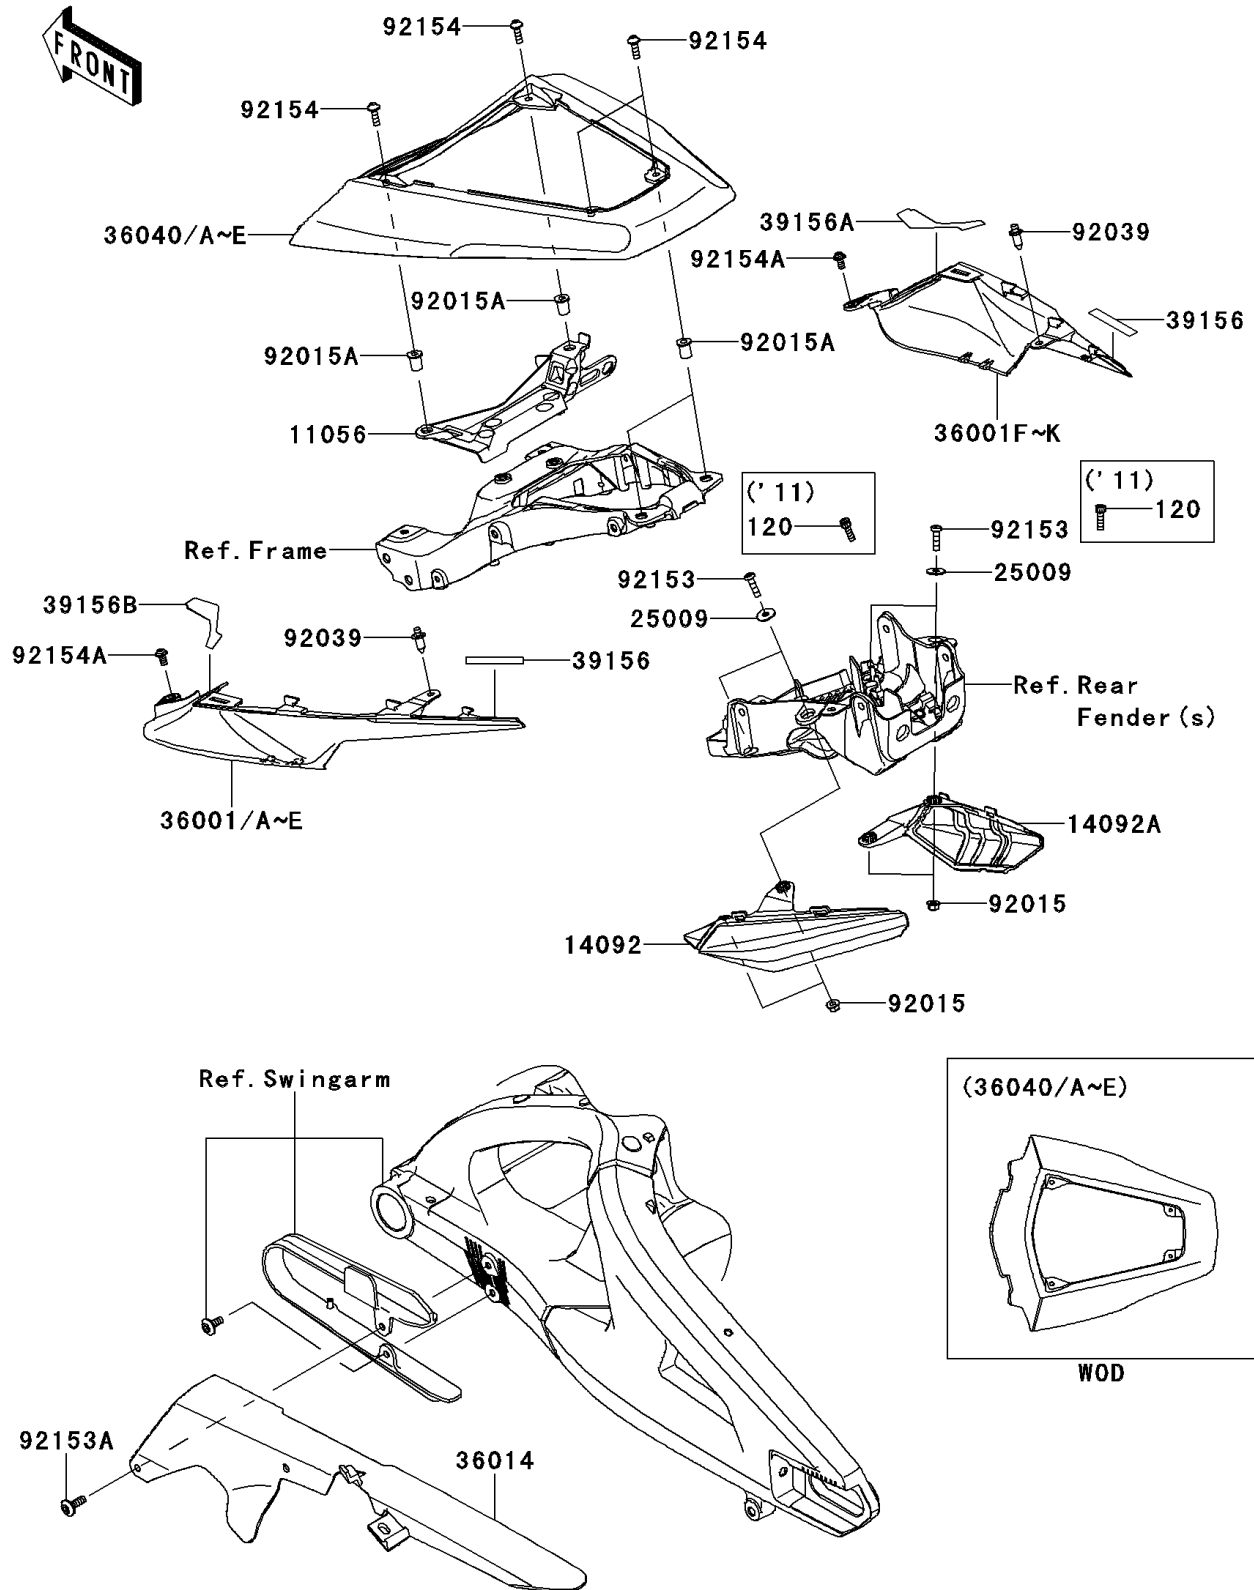

2014 NINJA® ZX™ -10R

PARTS DIAGRAM

Side Covers/Chain Cover

F2610

2014 NINJA® ZX™-10R

PARTS LIST

Side Covers/Chain Cover

ITEM NAME	PART NUMBER	QUANTITY
BRACKET (Ref # 11056)	11056-0601	1
COVER,RR SIGNAL,LH (Ref # 14092)	14092-0784	1
COVER,RR SIGNAL,RH (Ref # 14092A)	14092-0785	1
WASHER,5.2X16X1.2 (Ref # 25009)	25009-004	4
COVER-SIDE,TAIL,LH,F.EBONY (Ref # 36001D)	36001-0580-45L	1
COVER-SIDE,TAIL,RH,F.EBONY (Ref # 36001J)	36001-0581-45L	1
CASE-CHAIN (Ref # 36014)	36014-0062	1
COVER-TAIL,P.F.C.WHITE (Ref # 36040D)	36040-0124-46K	1
COVER-TAIL,L.GREEN (Ref # 36040E)	36040-0124-777	1
PAD,10X50X0.2 (Ref # 39156)	39156-0712	2
PAD,SIDE COVER,RH (Ref # 39156A)	39156-0743	1
PAD,SIDE COVER,LH (Ref # 39156B)	39156-0744	1
NUT,LOCK,FLANGED,5MM (Ref # 92015)	92015-1752	4
NUT,WELL,5MM (Ref # 92015A)	92015-1757	4
RIVET (Ref # 92039)	92039-0068	2
BOLT,SOCKET,5X18 (Ref # 92153)	92153-0370	4
BOLT,SOCKET,6X14 (Ref # 92153A)	92153-0422	1
BOLT,SOCKET,5X16 (Ref # 92154)	92154-0209	4
BOLT,SOCKET,5X10 (Ref # 92154A)	92154-0211	2